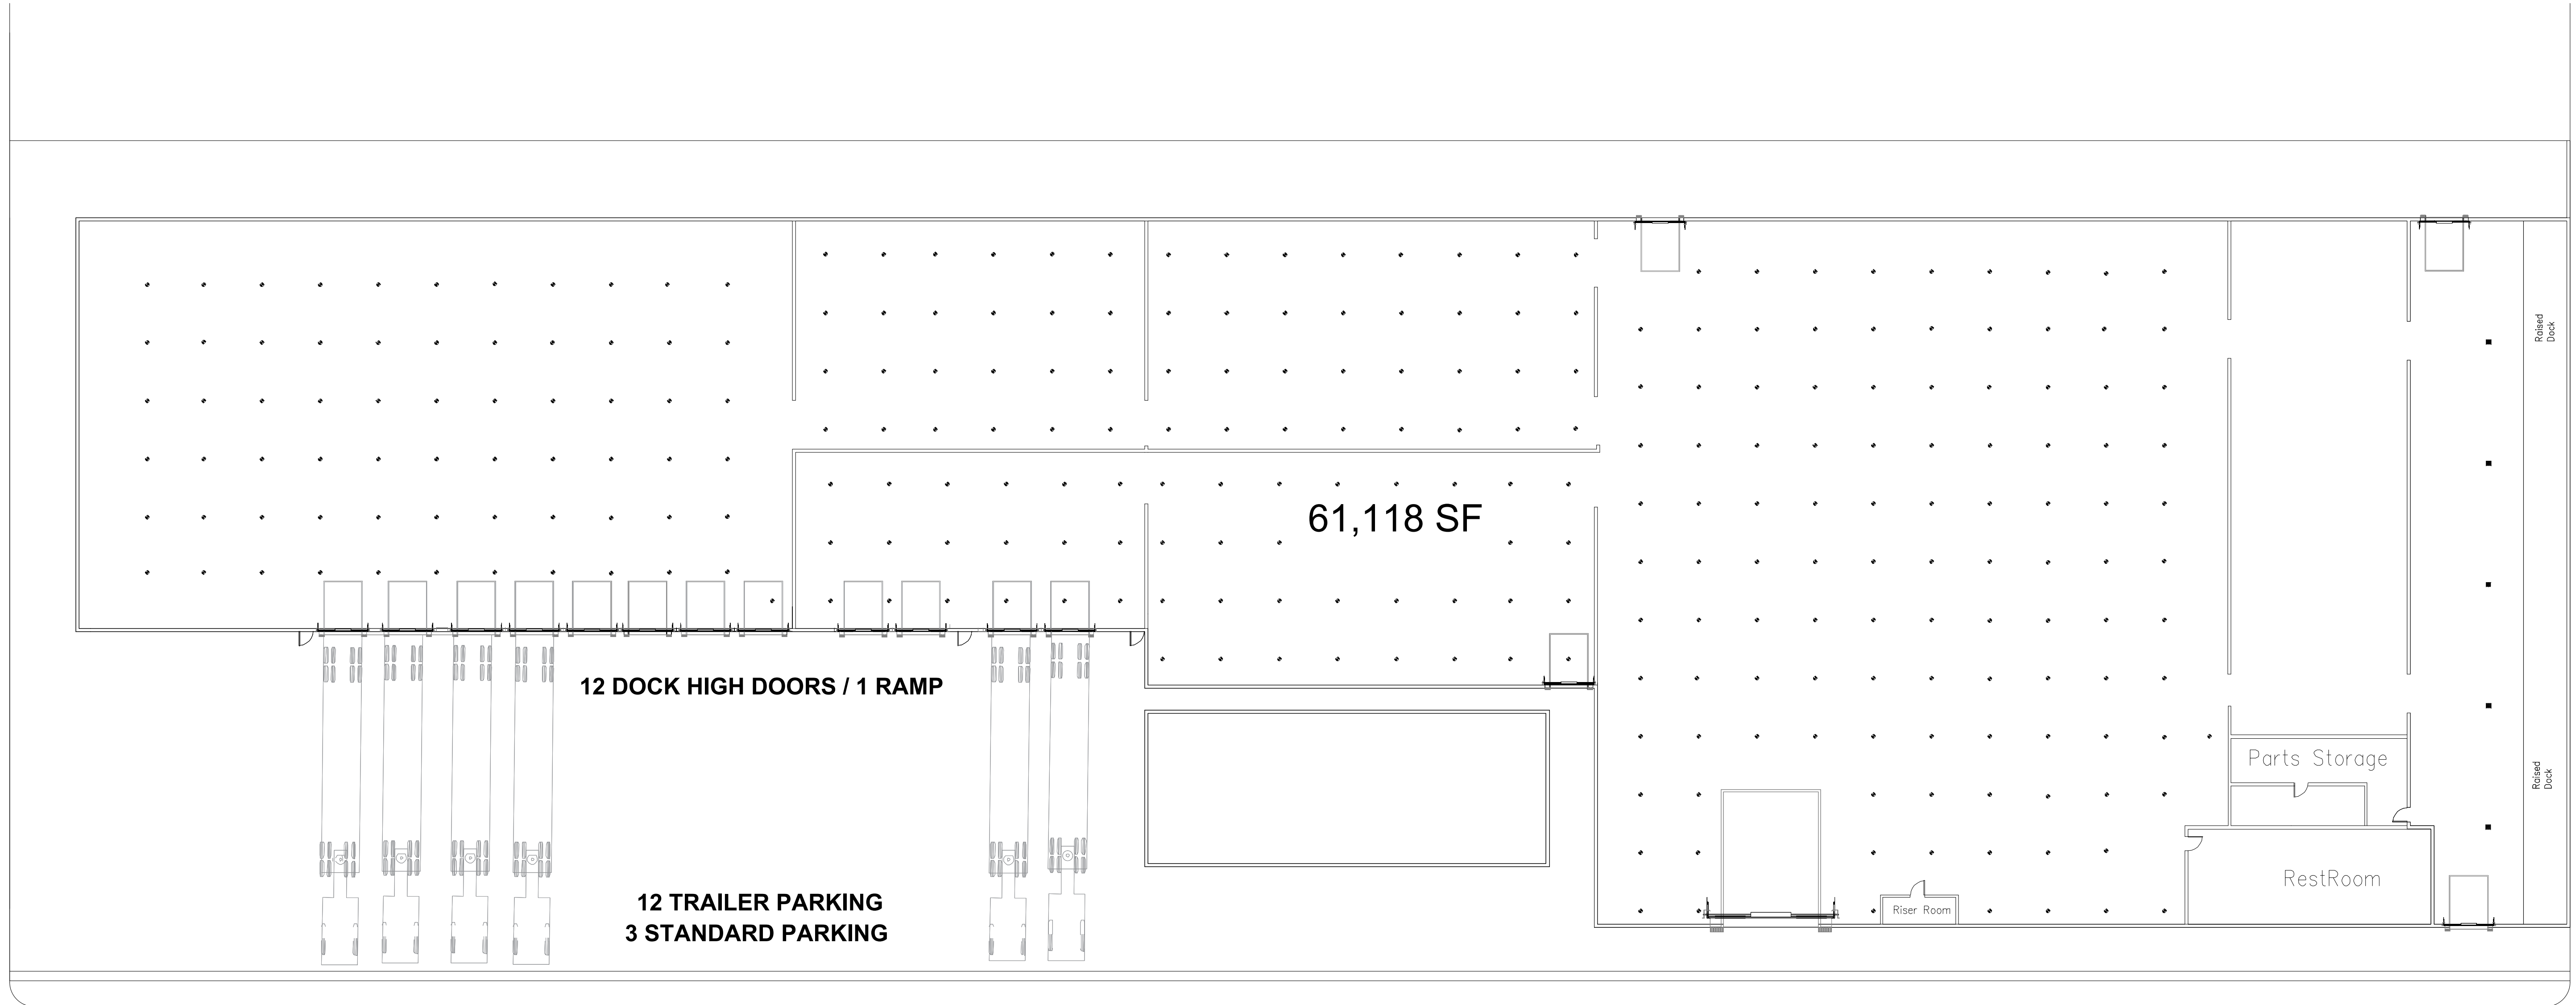

PRESCOTT AVE

BULWER AVE

EAST RED BUD AVE

601 EAST REDBUD AVE ST LOUIS MO 63147

CUBEWORK

• 218 MACHLIN CT, WALNUT, CA 91789
• (800) 338-6369