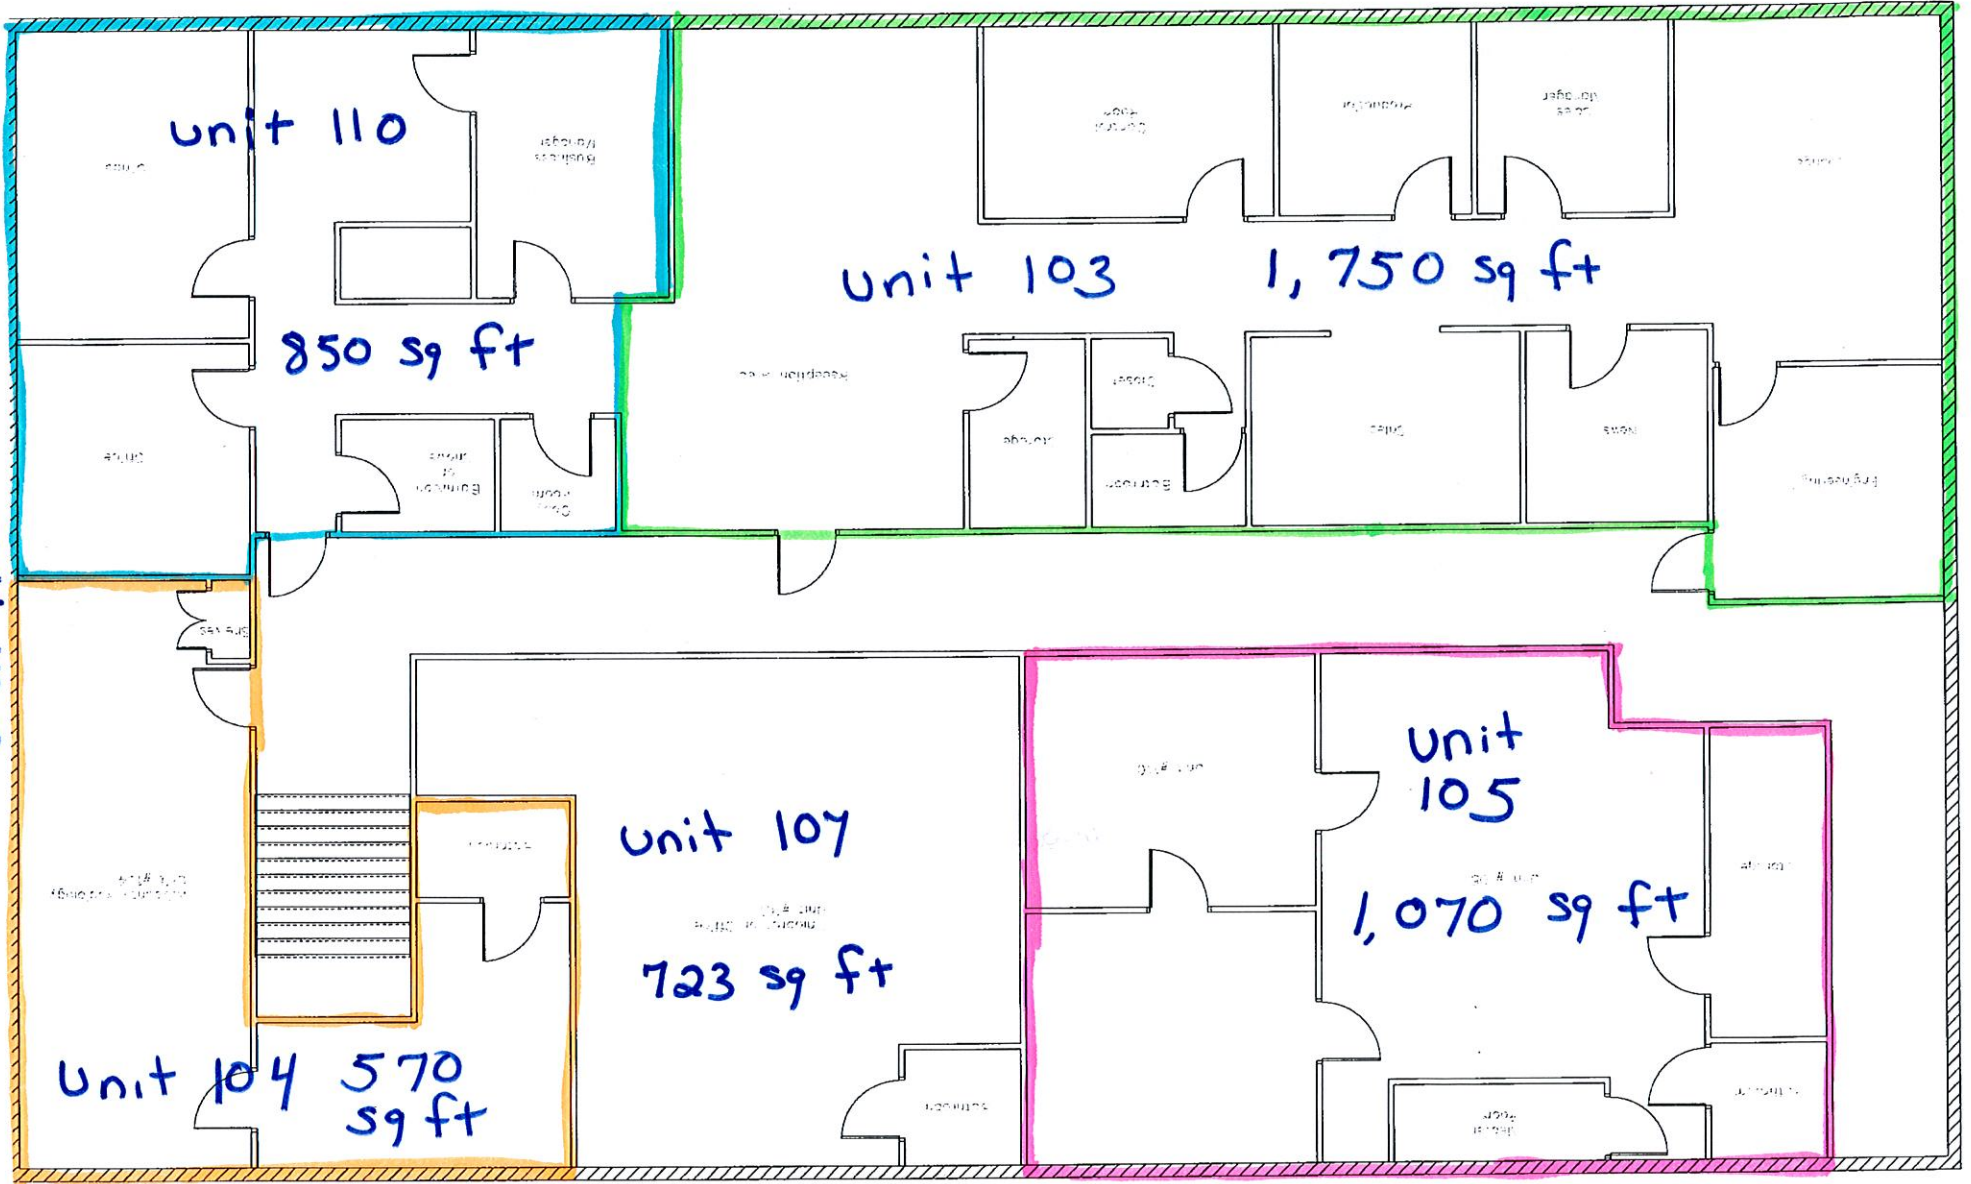

Berlin NH
38 Glen Ave

Store parking Lot

Glen Ave

unit 110

850 sq ft

unit 103 1,750 sq ft

unit 107

723 sq ft

unit 105

1,070 sq ft

Unit 104 570 sq ft

Back Parking Lot