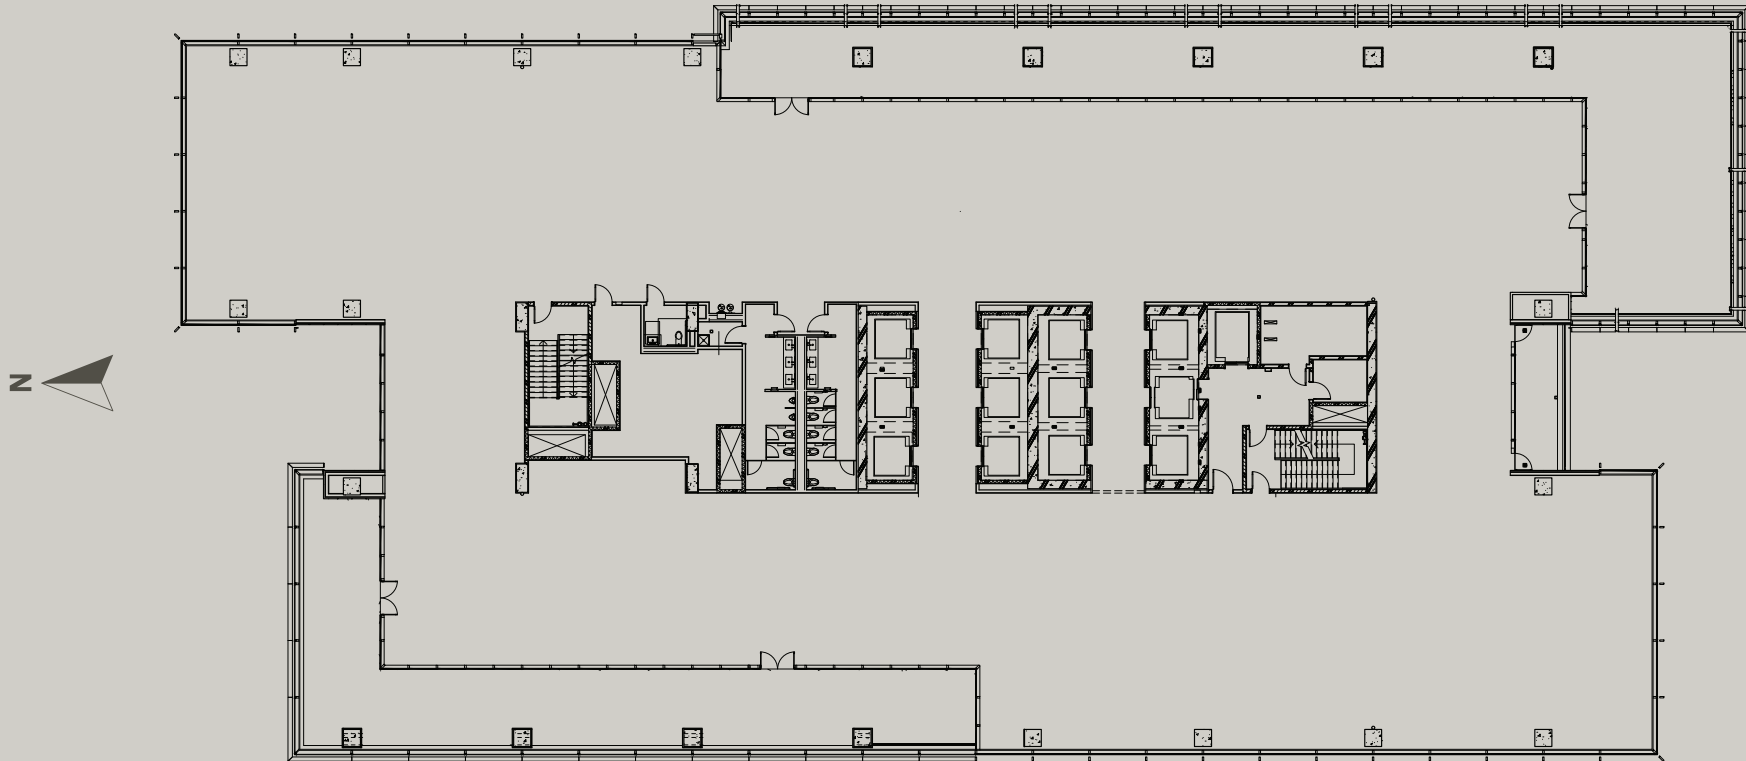

TEN TWENTY

S P R I N G

17TH FLOOR 27,036 RSF

Travis Garland | 404.614.5252
tgarland@portmanholdings.com

Glenn Kolker | 404.316.9651
glenn.kolker@streamrealty.com

Preston Menning | 404.664.4527
preston.menning@streamrealty.com