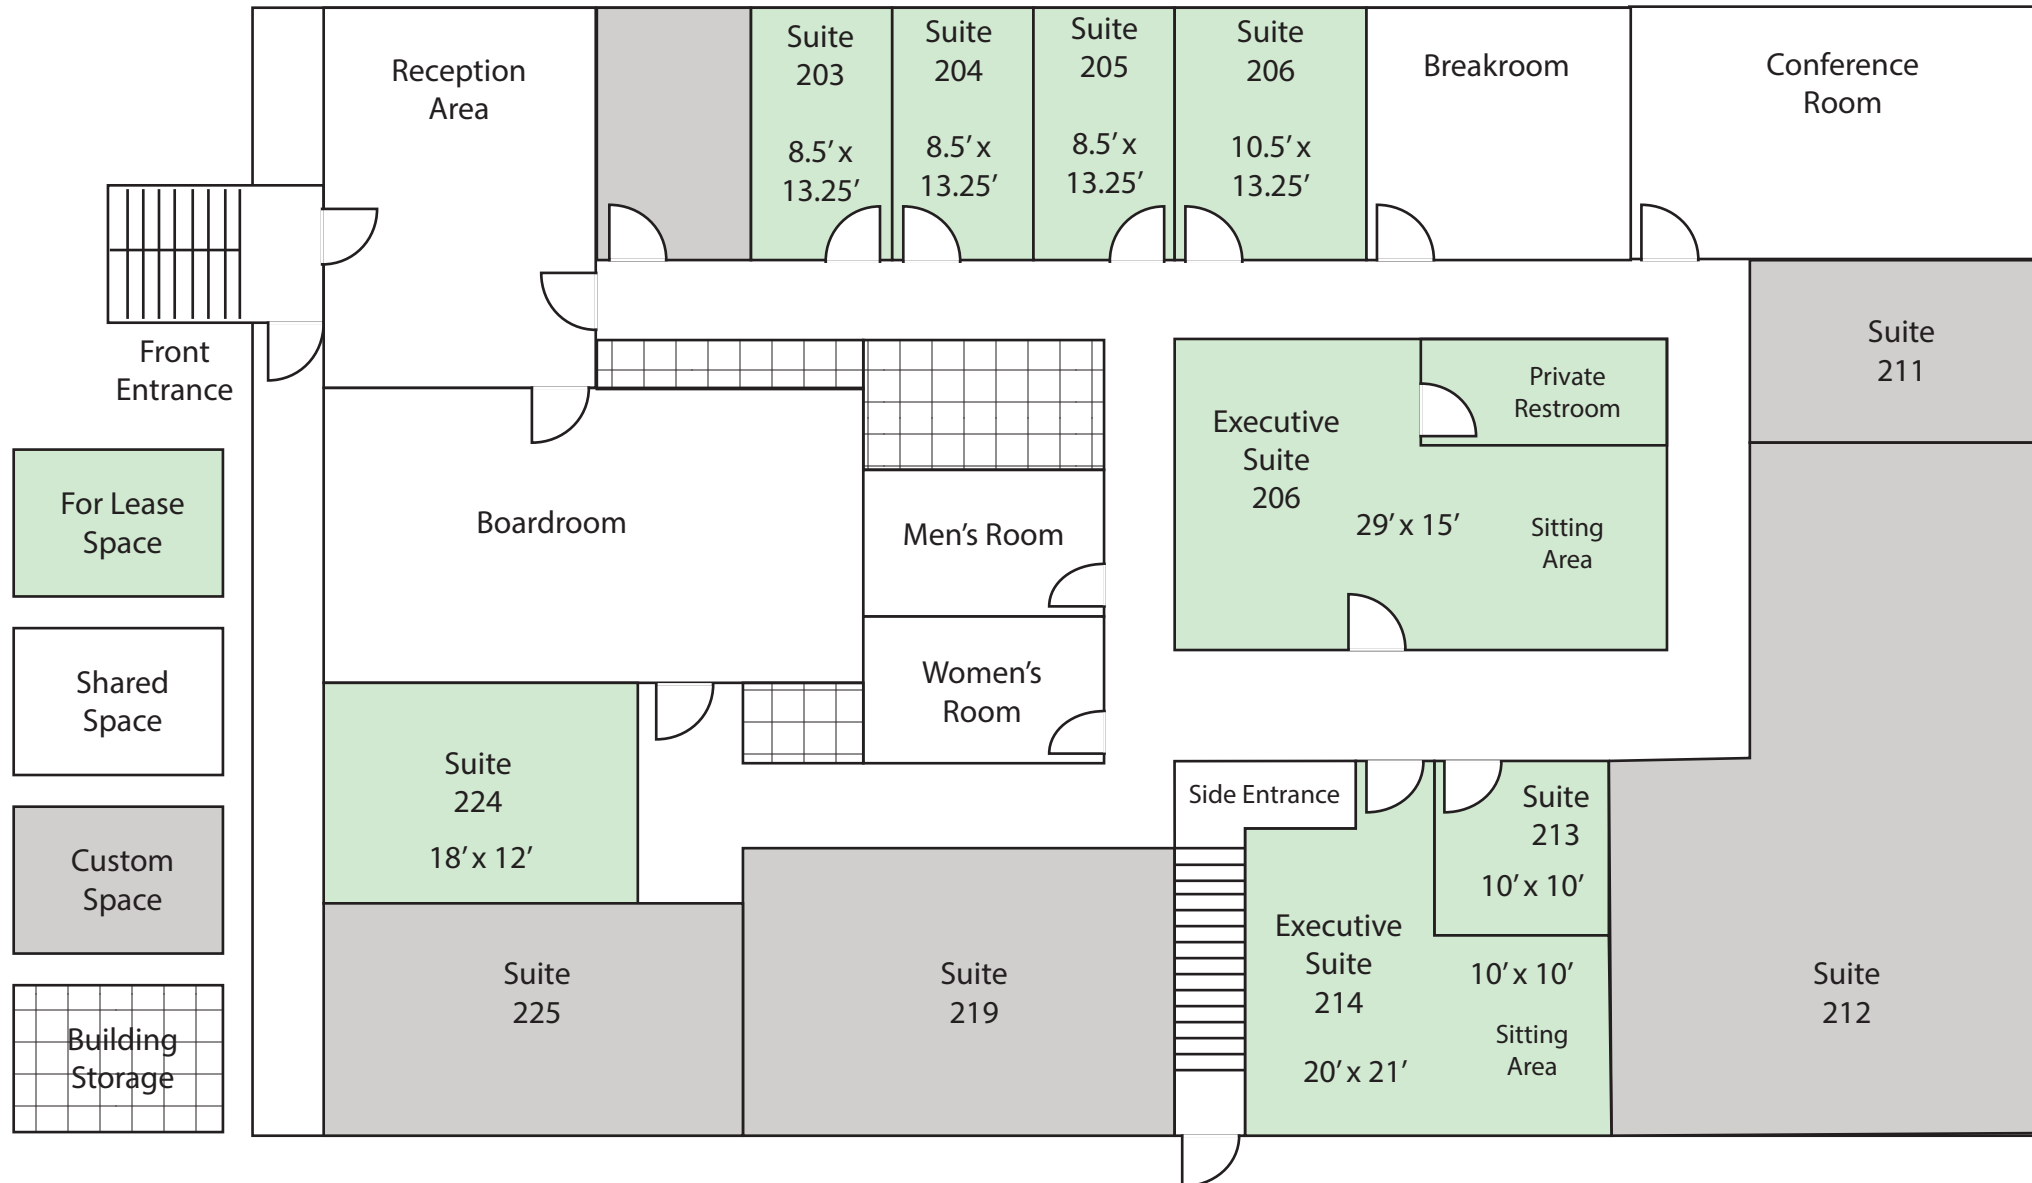

BOARDROOM SUITES

The Modern Way To Office

Private Office. Shared Amenities. Professional Presence

1018 Central Ave., Suite 200, Metairie, LA 70001 • (504) 522-9059 P|T|F
Sheree@NawlinsNotary.com

Downsizing your office does not mean downsizing your presence!!