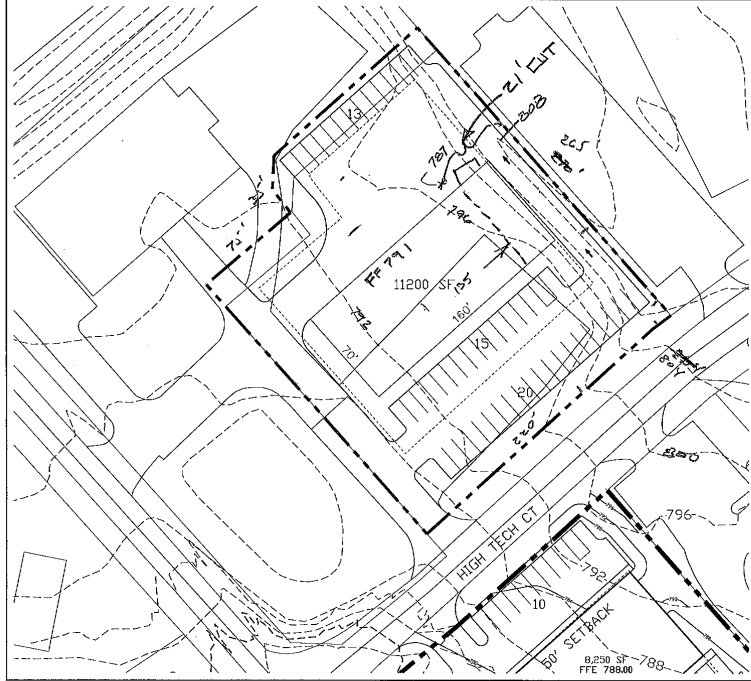

FOR SALE

High Tech Court, Greer, SC

PROPERTY SURVEY