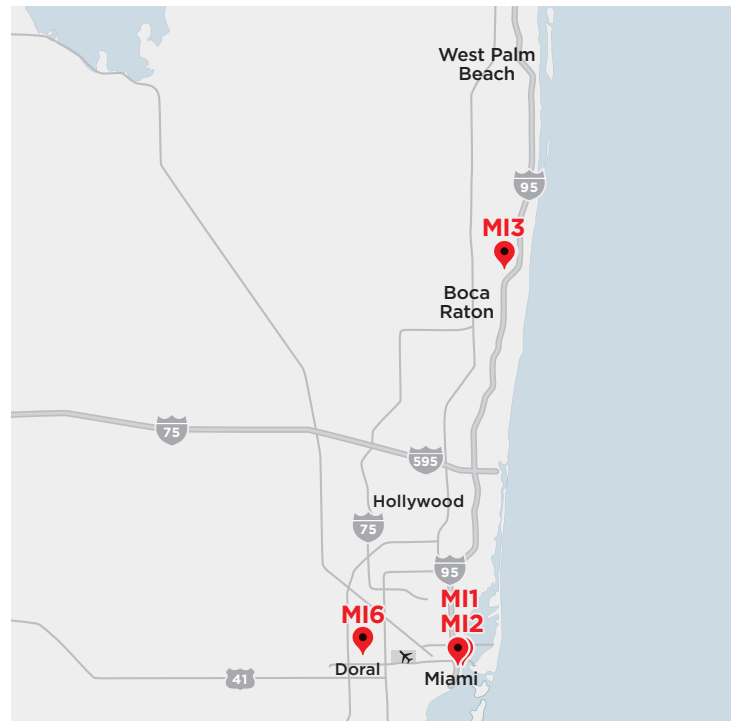

## Miami IBX® Data Center

50 NE 9th Street  
(Main Entrance)  
50 NE 8th Street  
(For Shipments)  
Miami, FL 33132

+1 866 314 1558 (USA or Canada)  
colo@equinix.com

### EQUINIX MIAMI DATA CENTERS

Equinix helps companies accelerate business performance by connecting them to their customers, employees and partners inside the world's most-interconnected data centers. Our Miami International Business Exchange™ (IBX) data centers are in the heart of one of the world's largest internet exchange points, and serve as major communications gateways to commercial centers in Latin America, the Northeastern U.S. and Europe. The MI1 data center is located in downtown Miami and hosts a broad choice of networks and other interconnection partners.

Miami is ranked one of the top five most-connected cities in the world and is a key destination point for submarine cable systems, which means it offers superior interconnection and secure routes to global markets. Our facilities provide access to leading Latin American networks, reducing latency to the South and Central American markets. Miami is a growing metro, boasting a highly diverse economy and attracting huge concentrations of commerce, finance, tourism, media and healthcare businesses.

### MIAMI IBX BENEFITS

- Lowest latency route to Brazil via GlobeNet, a submarine telecommunications cable system linking the U.S., Bermuda, Venezuela and Brazil.
- Direct access to and from Brazilian markets through the Monet subsea system via a cable landing station located inside MI3.