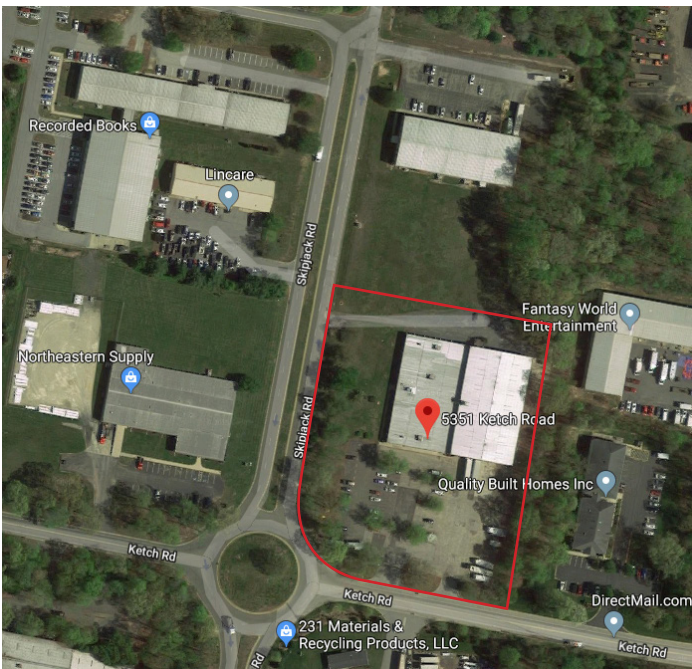

For Sale / Lease

5351 Ketch Road
Prince Frederick, MD

PROPERTY FEATURES:

- 35,000 Sq. Ft. (175' x 200') total on 3.38 acres
- 17,500 Sq. Ft. Warehouse, 22' ceilings
- 4 truck height loading docks, 1 drive in @ grade
- 13,125 Sq. Ft. Manufacturing space, 12' ceilings
- 4,375 Sq. Ft. Office space, 8' ceilings
- Easy access to DC Metro, surrounding counties, major airports