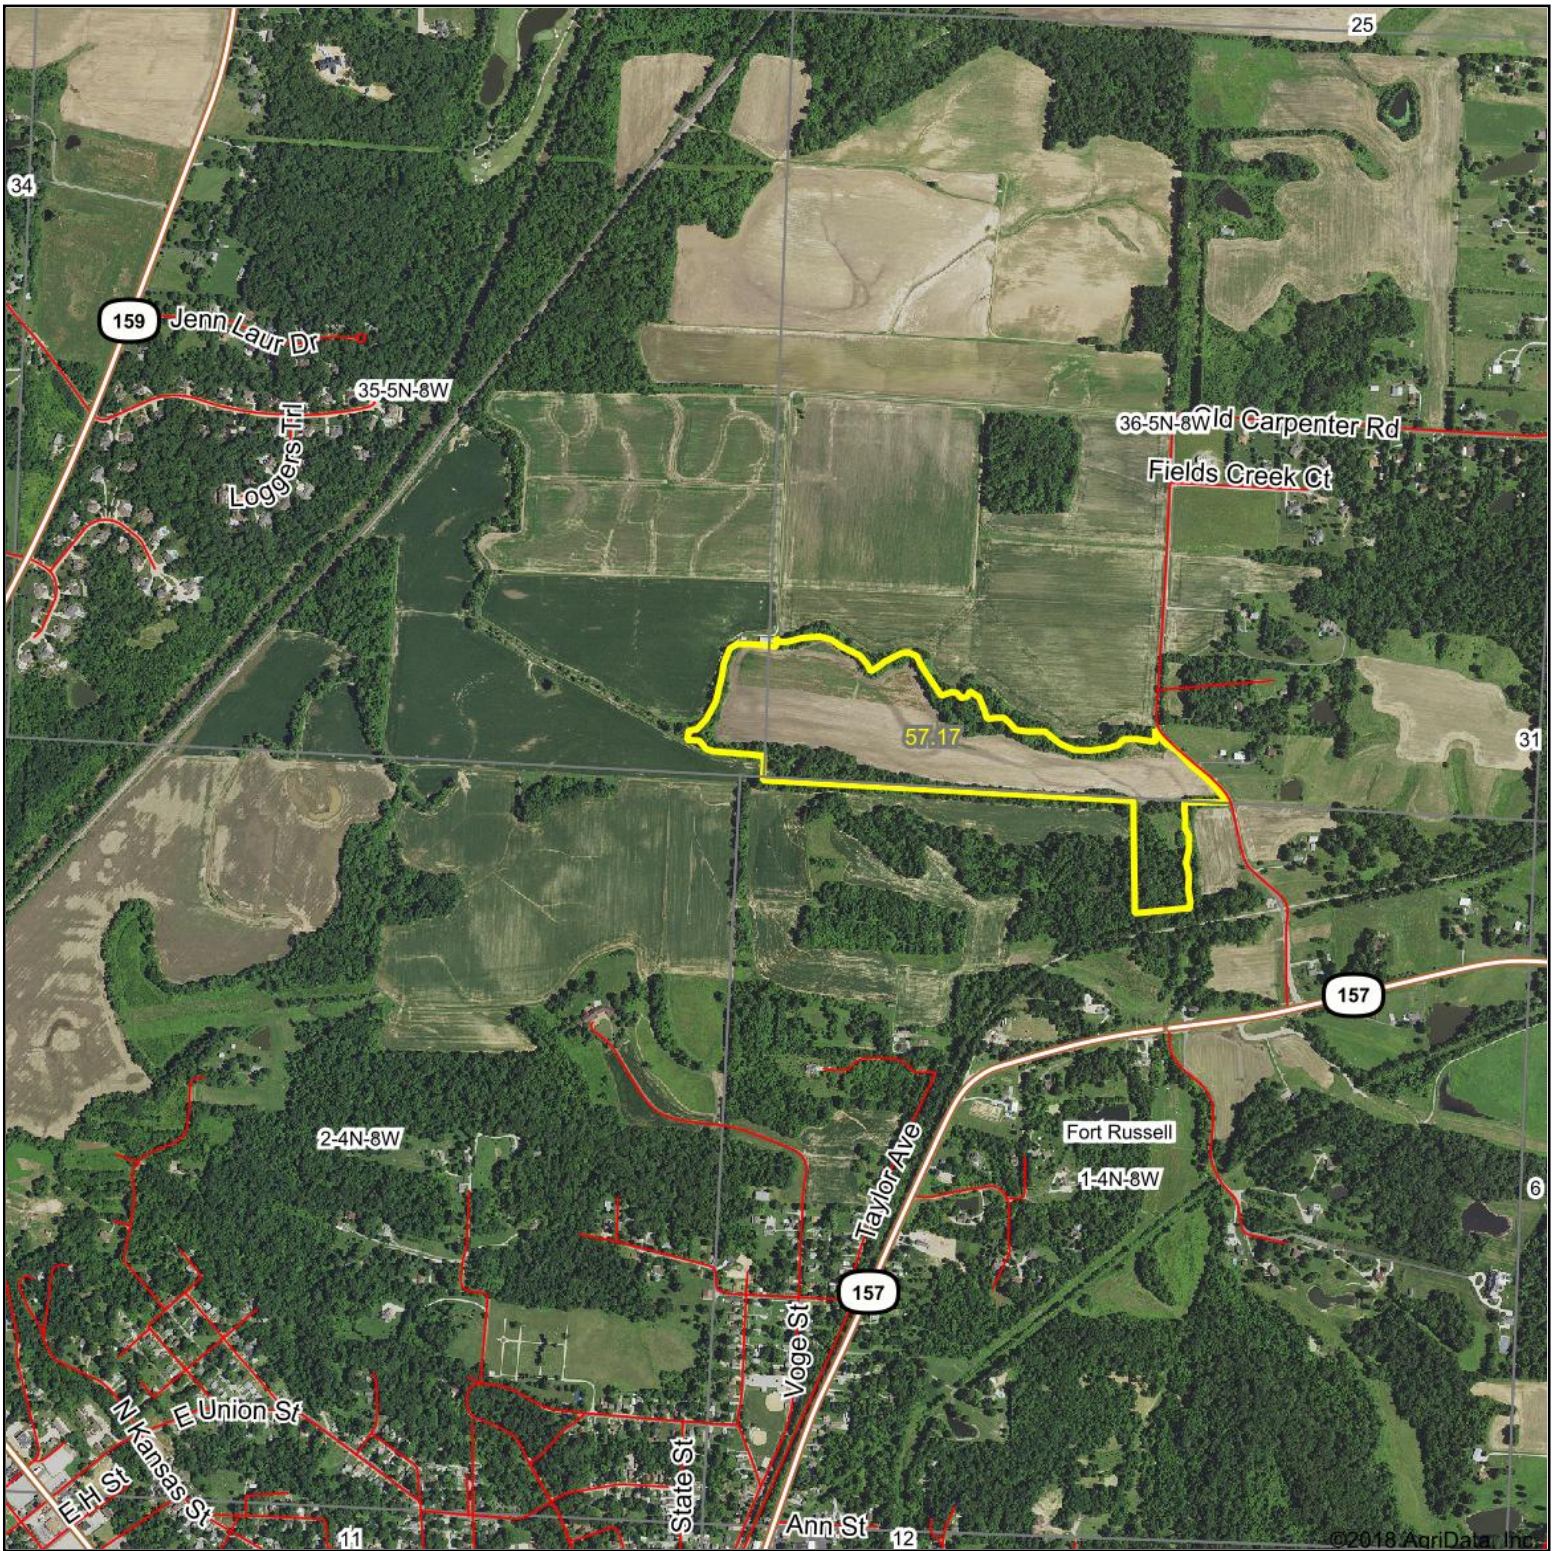

Aerial Map

LAND
RESOURCE
GROUP LLC

map center: 38° 49' 56.94, -89° 56' 47.19

Maps Provided By:

CUSTOMIZED ONLINE MAPPING
© Agridata, Inc. 2018 www.AgridataInc.com

1-4N-8W
Madison County
Illinois

4/24/2018