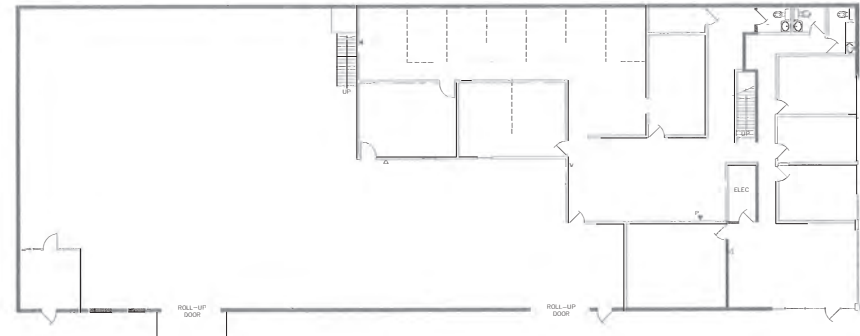

Grade & Dock Loading Doors

2 Points of Ingress and Egress

Power: 400 Amps + 3 Phase

High Quality Flex/Industrial Facility

18' Warehouse Clear Height

Superior Industrial Park

PROPERTY FEATURES

- **Office area features includes:** reception, 9 large glass lined private offices with built in desks and drafting tables, multiple bullpen areas, large printing room, 2 conference rooms, full training classroom with surround audio & video production, multiple storage areas, kitchen with breakroom, 4 restrooms (one with shower), 5 HVAC units, server room with dedicated AC, clean assembly room, cat 5 wiring, and smart card door access control system.
- **Warehouse features include:** 400 amps of 3 phase power, firesprinklers, skylights, 1 grade level door, 1 dock high loading door, secure tool storage area, 18' clear height.
- **Corner concrete parking lot featuring:** 26 parking spaces with 2 driveways.
- **Asking Lease Rate = \$1.15 Per SF Gross**

SECOND FLOOR
NORTH

The information contained herein has been given to us by the owner of the property or other sources we deem reliable. We have no reason to doubt its accuracy, but we do not guarantee it. All information should be verified prior to purchase or lease.