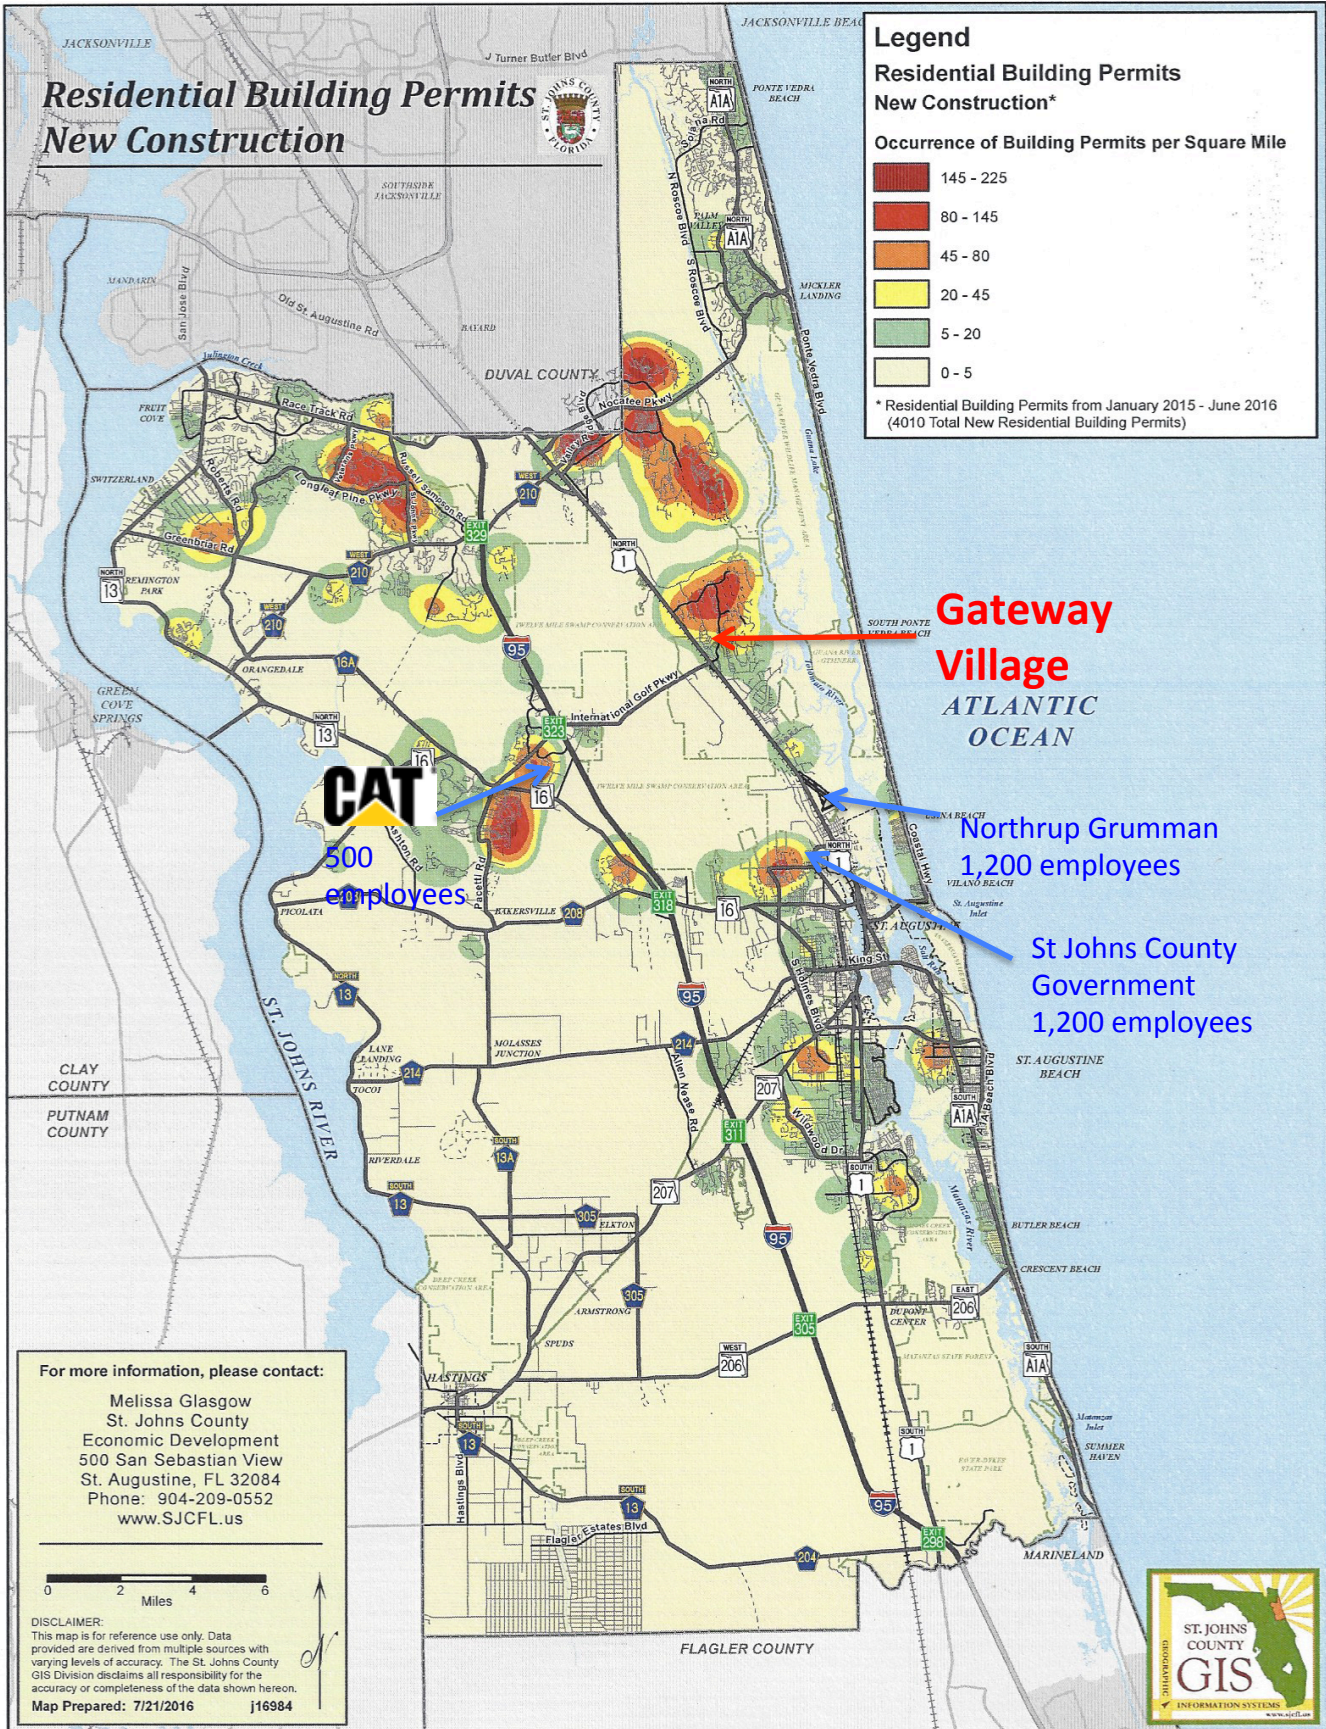

Residential Building Permits New Construction

Legend

Residential Building Permits New Construction*

Occurrence of Building Permits per Square Mile

* Residential Building Permits from January 2015 - June 2016
(4010 Total New Residential Building Permits)

Gateway Village
ATLANTIC OCEAN

Northrup Grumman
1,200 employees

St Johns County Government
1,200 employees

CAT
500 employees

For more information, please contact:

Melissa Glasgow
St. Johns County
Economic Development
500 San Sebastian View
St. Augustine, FL 32084
Phone: 904-209-0552
www.SJCFL.us

Map Prepared: 7/21/2016 j16984