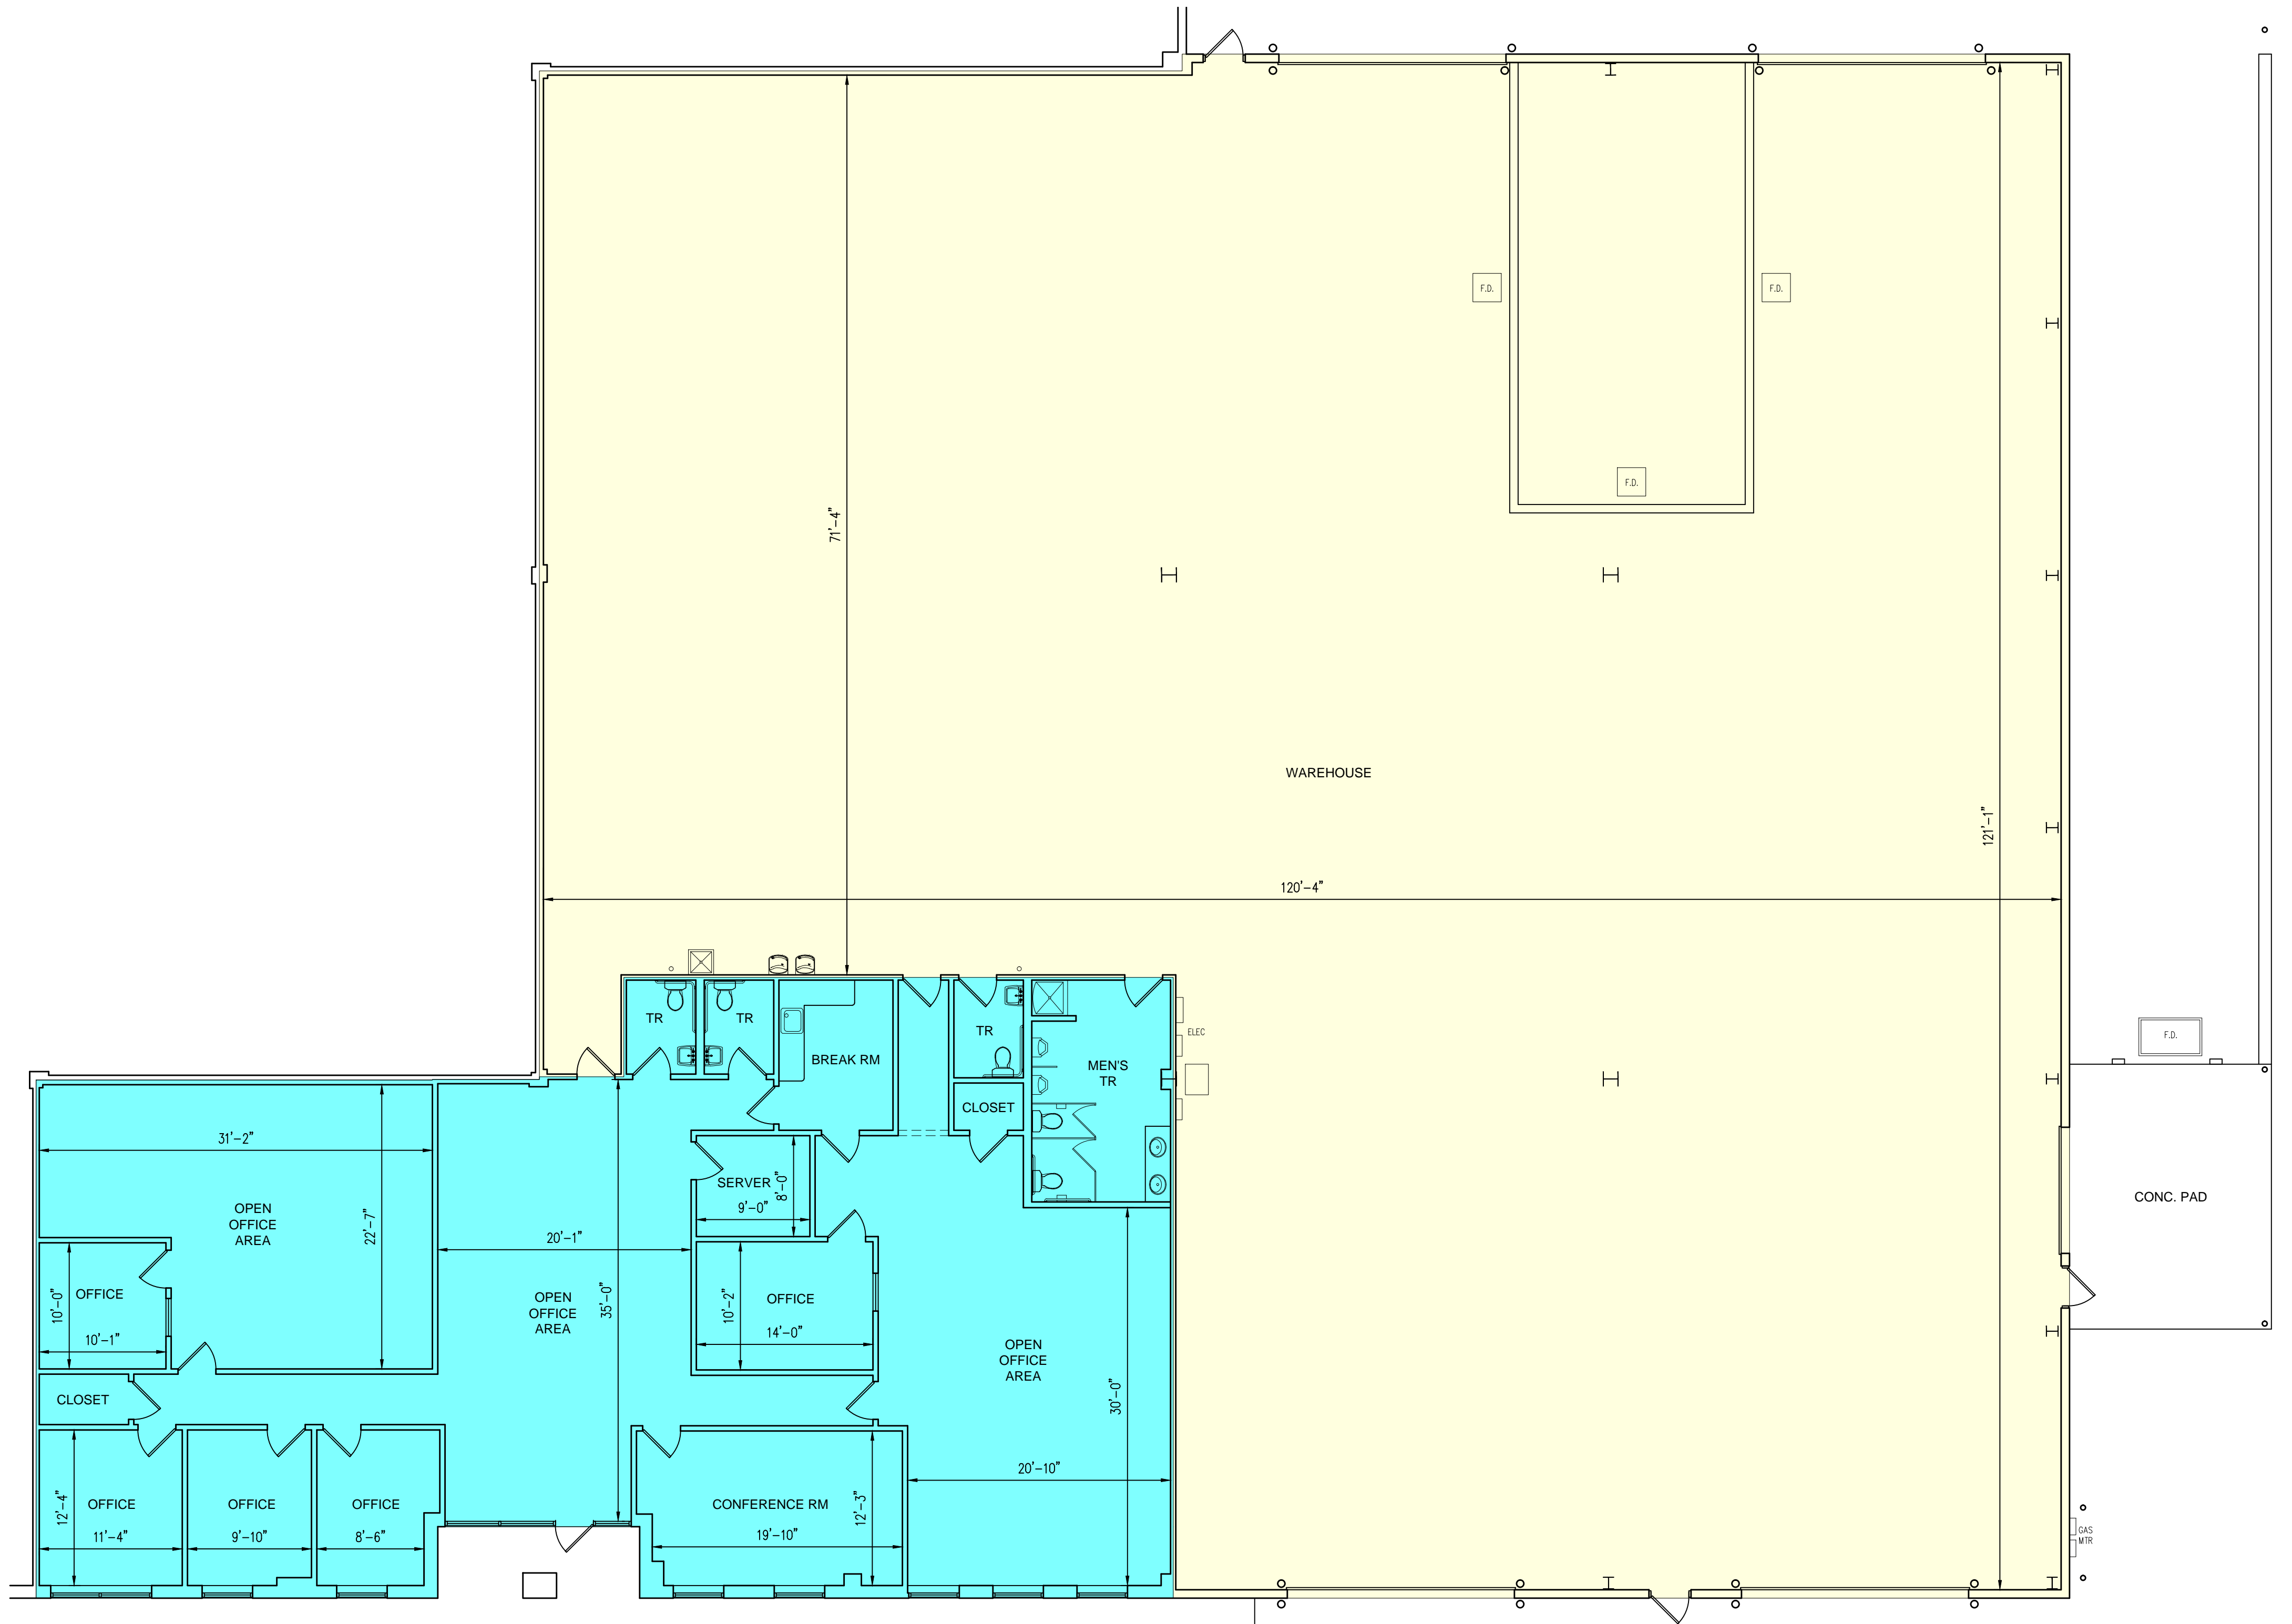

1 FLOOR PLAN - 16,326 S.F. (3,968 S.F. OFFICE + 12,358 S.F. WAREHOUSE)

Scale: 1/8" = 1'-0"

1 FLOOR PLAN - 16,326 S.F. (3,968 S.F. OFFICE + 12,358 S.F. WAREHOUSE)

Scale: 1/8" = 1'-0"