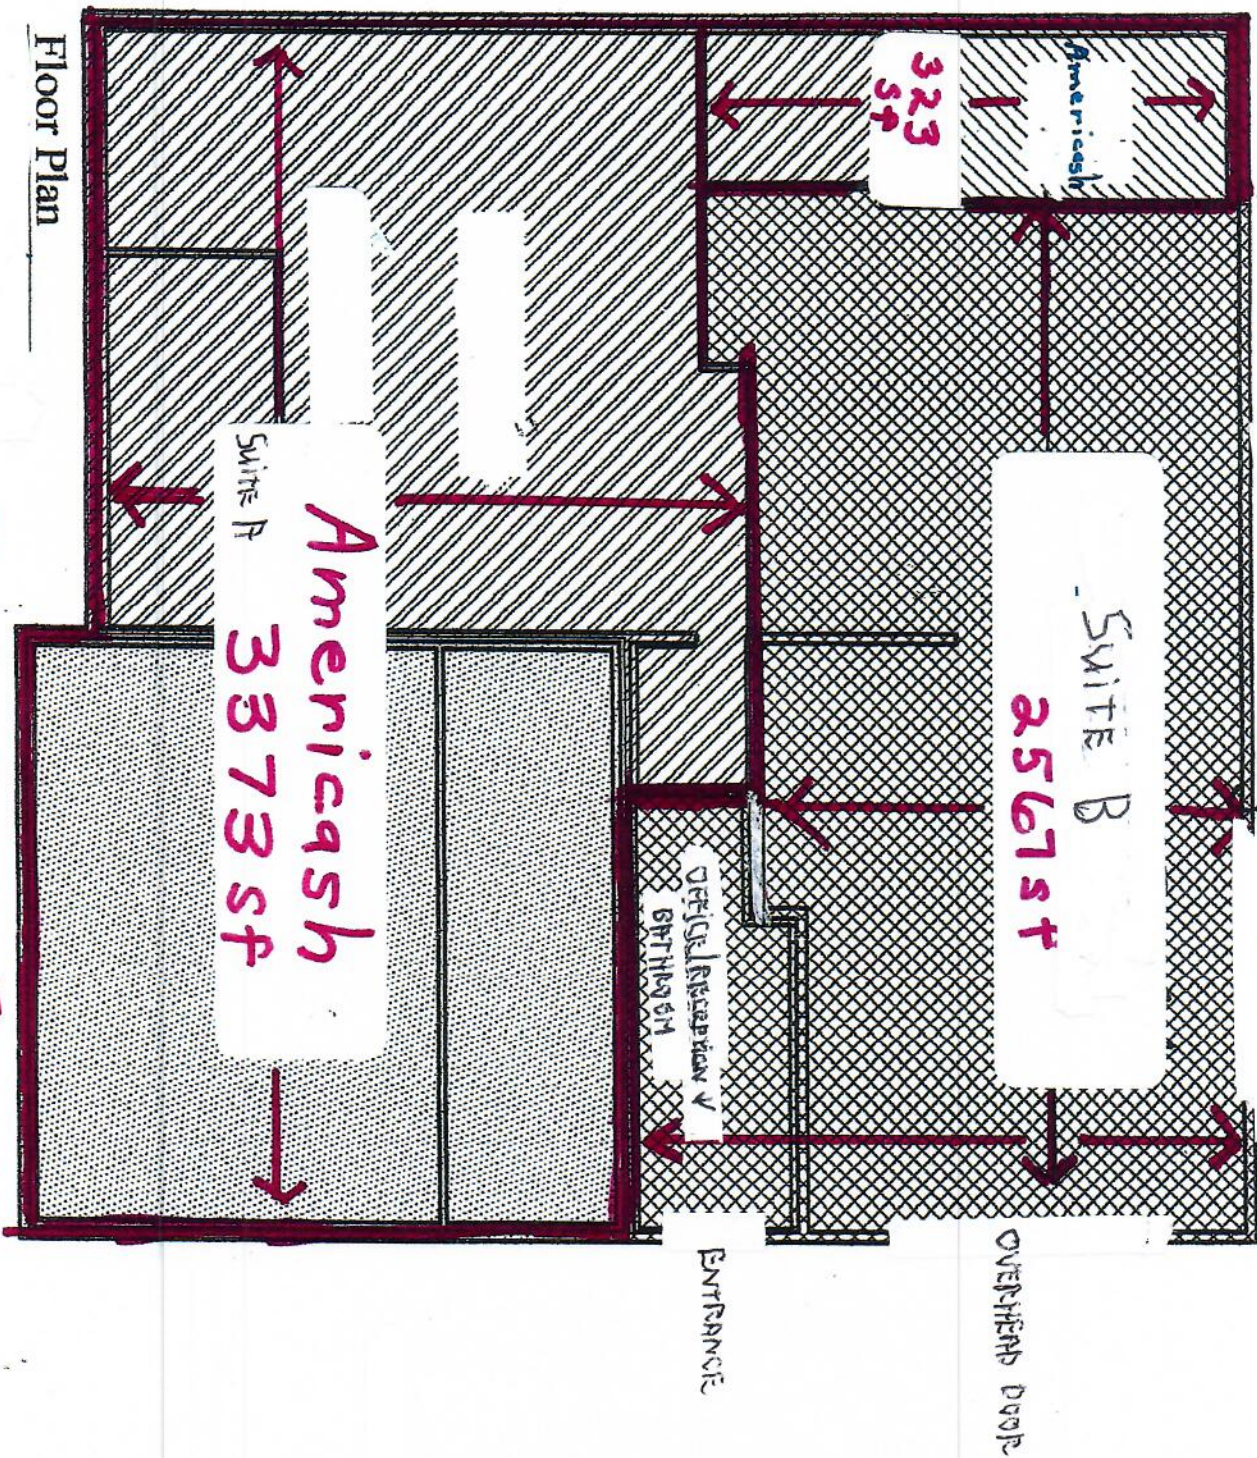

16-18 W. OGDEN AVENUE WESTMONT
FLOOR PLAN SUITES A + B

OVERHEAD DOOR

Floor Plan

Total Square Ft. 6263