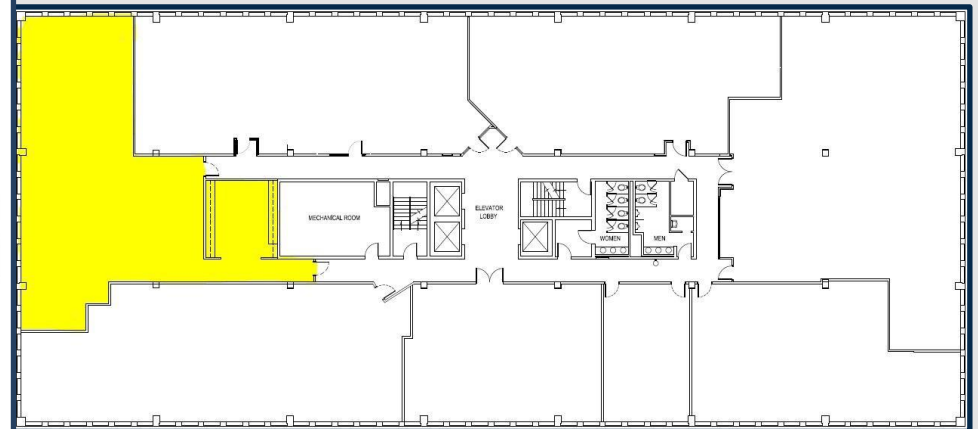

SPACE FEATURES

Large Open Space

Private Offices

2nd Private Exit/Entrance

Steve Beverly

S.E. Beverly Real Estate Services, Inc.

1800 Peachtree Street NW, Suite 202

Atlanta GA 30309