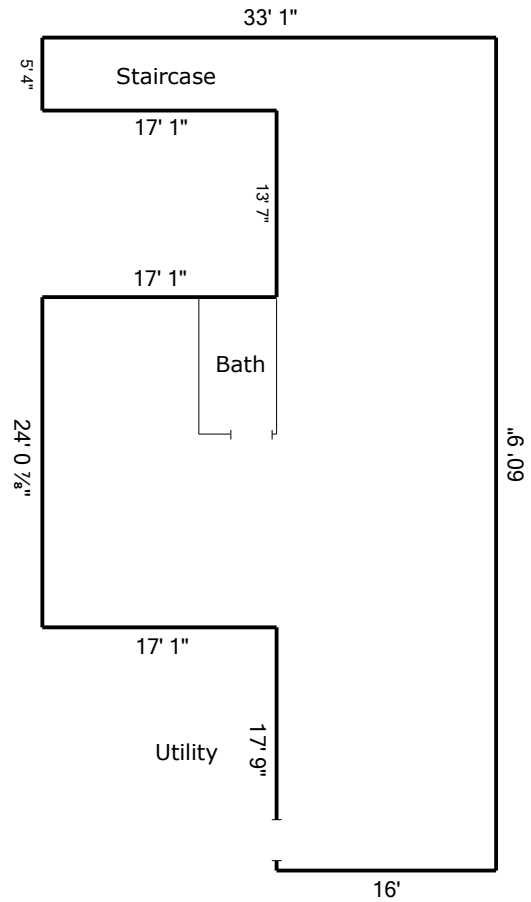

Sketch

First Floor [Area: 3392 ft²]

Second Floor - Unfinished [Area: 1474 ft²]

Living Area	Nonliving Area	
First Floor	3392.37 ft ²	Second Floor - Unfinished 1474.48 ft ²
Total Living Area (rounded):	3392 ft²	Total Non-Living Area (rounded): 1474 ft²

Griffin Measuring - All measurements are rounded to the nearest inch and intended for Marketing Purposes Only
 Measurements for 1428 Ellen Street - Unit A, Monroe NC