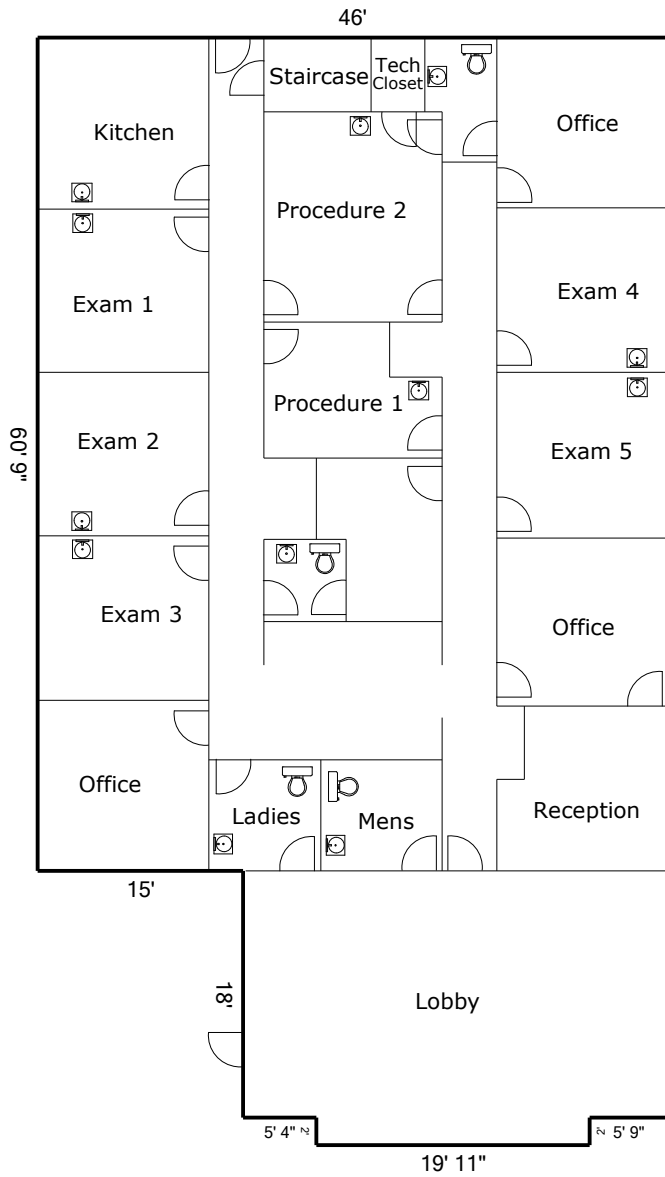

Sketch

First Floor [Area: 3392 ft²]

Second Floor - Unfinished [Area: 1474 ft²]

Living Area	Nonliving Area	
First Floor	3392.37 ft ²	Second Floor - Unfinished 1474.48 ft ²
Total Living Area (rounded):	3392 ft²	Total Non-Living Area (rounded): 1474 ft²

Griffin Measuring - All measurements are rounded to the nearest inch and intended for Marketing Purposes Only
 Measurements for 1428 Ellen Street - Unit A, Monroe NC