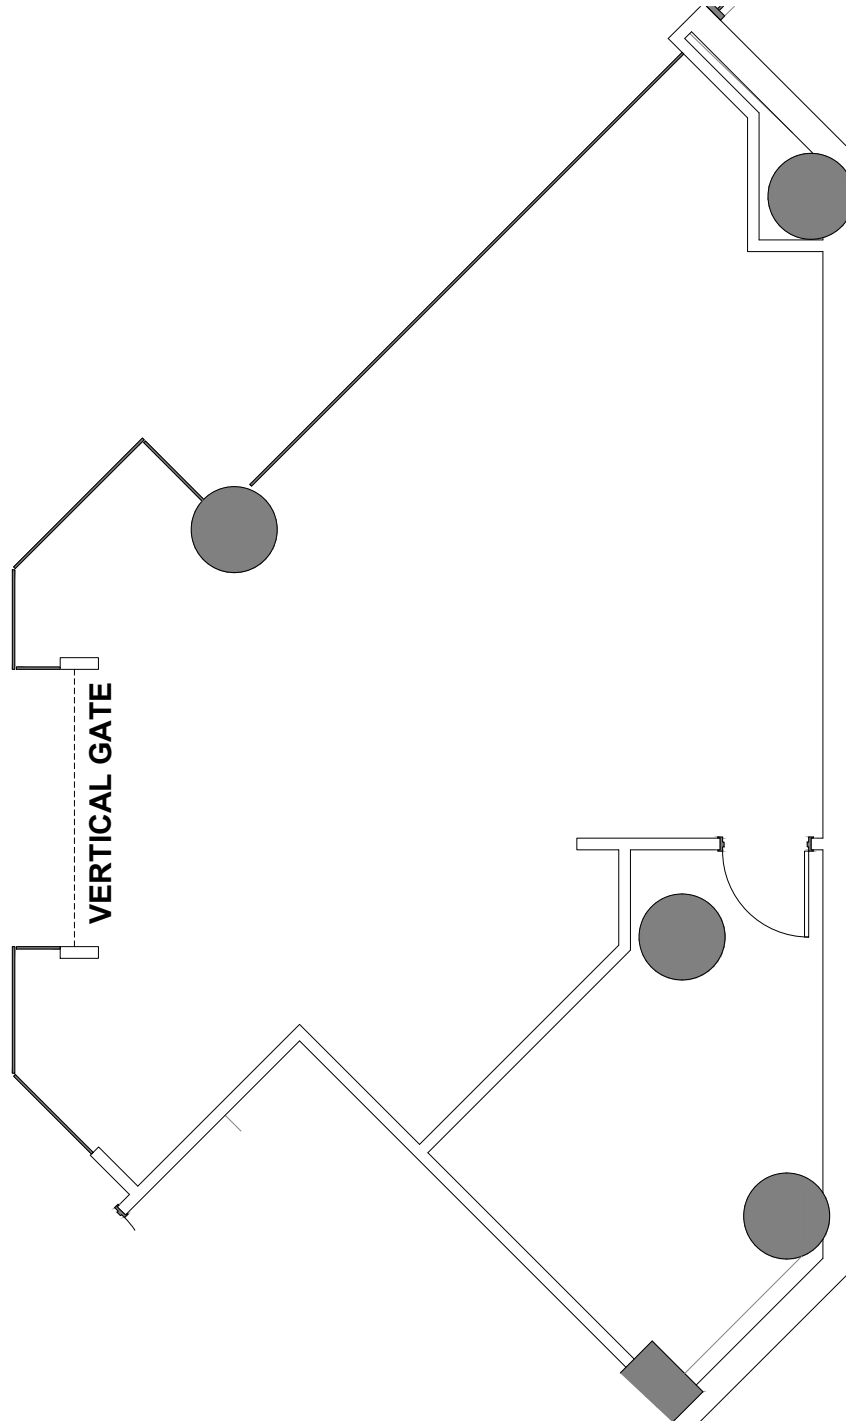

SUITE C07A
AVAILABLE
1,422 USF

SUITE C09A
AVAILABLE
936 USF

SUITE C01C
AVAILABLE
13,911 USF

CLAYPOOL COURTS - THIRD FLOOR

110 W. WASHINGTON ST. INDIANAPOLIS, IN 46204

CLAYPOOL COURTS - THIRD FLOOR - SUITE C07A

110 W. WASHINGTON ST. INDIANAPOLIS, IN 46204

1,422 USF

2023.495
DATE: 01.10.24
PROJECT MGR: MS
SCALE: NTS

CLAYPOOL COURTS - THIRD FLOOR - SUITE C09A

110 W. WASHINGTON ST. INDIANAPOLIS, IN 46204

schott design

936 USF

2023.495

DATE: 01.10.24

PROJECT MGR: MS

SCALE: NTS

schott
design

CLAYPOOL COURTS - THIRD FLOOR - SUITE C01C

110 W. WASHINGTON ST. INDIANAPOLIS, IN 46204