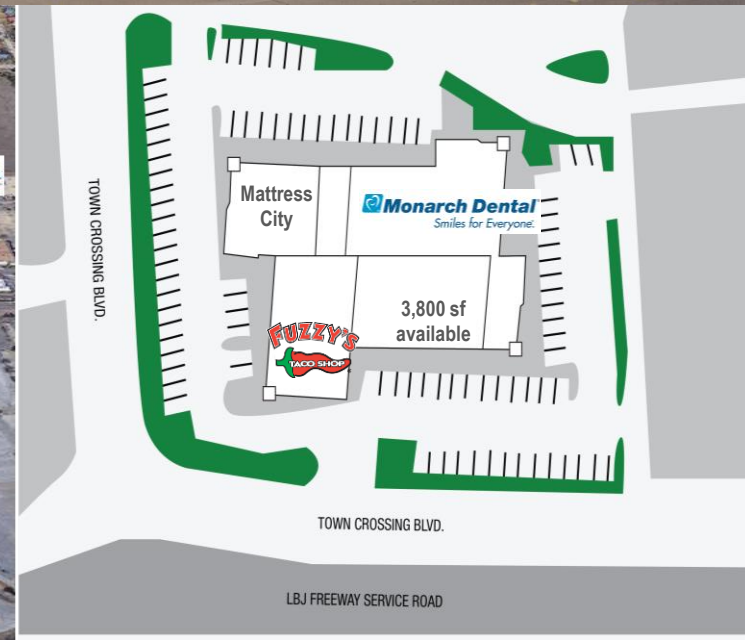

FOR LEASE-3,800 sf retail

TOWNE CROSSING
3501 Towne Crossing Blvd | Mesquite, TX

- Located on LBJ Freeway (I-635) at Town East Blvd in Mesquite, Texas
- Across the freeway from Town East Mall, a major regional mall in the DFW market
- Join Fuzzy's Taco Shop, Monarch Dental and Mattress City
- Located in outparcel building in front of Conn's Appliances, Fitness Connection, Guitar Center and Mr. Gatti's Pizza
- Center enjoys 200,000 VPD traffic count with high visibility and great access at a major exit

FOR LEASE- 3,800 sf retail

TOWNE CROSSING
3501 Towne Crossing Blvd | Mesquite, TX