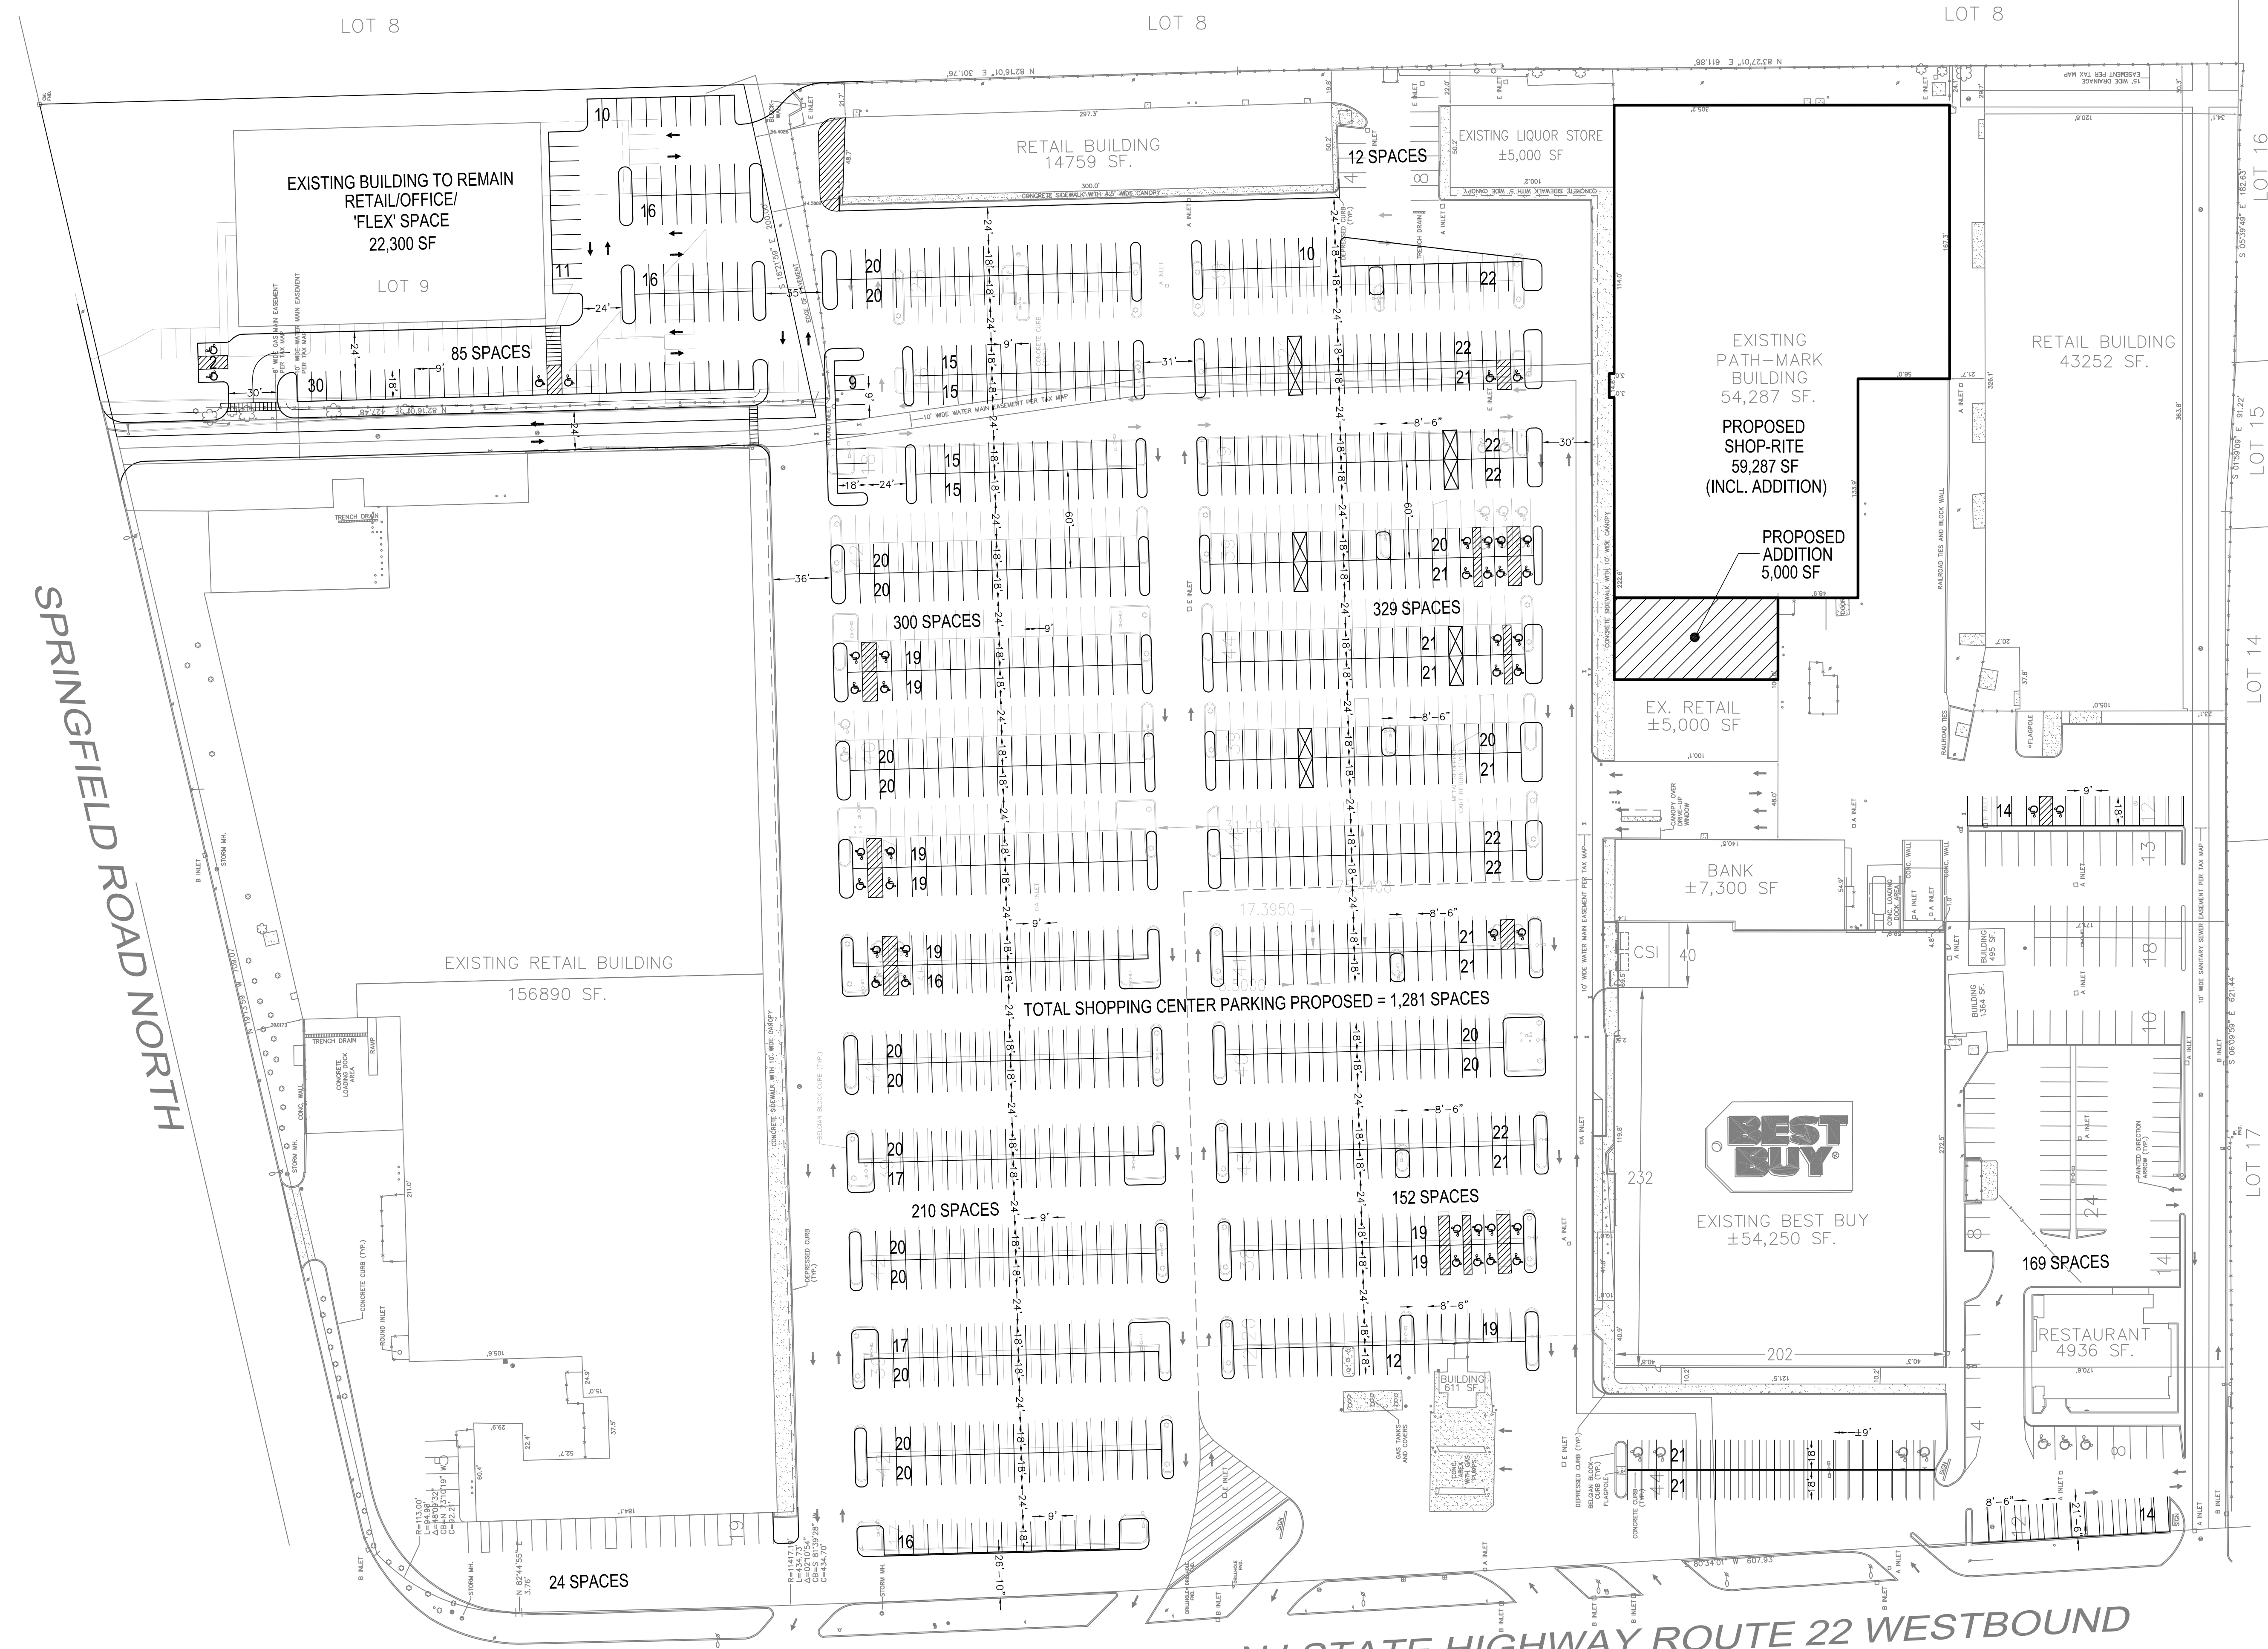

SPRINGFIELD ROAD NORTH

NJ STATE HIGHWAY ROUTE 22 WESTBOUND

TOTAL SHOPPING CENTER PARKING PROPOSED = 1,281 SPACES