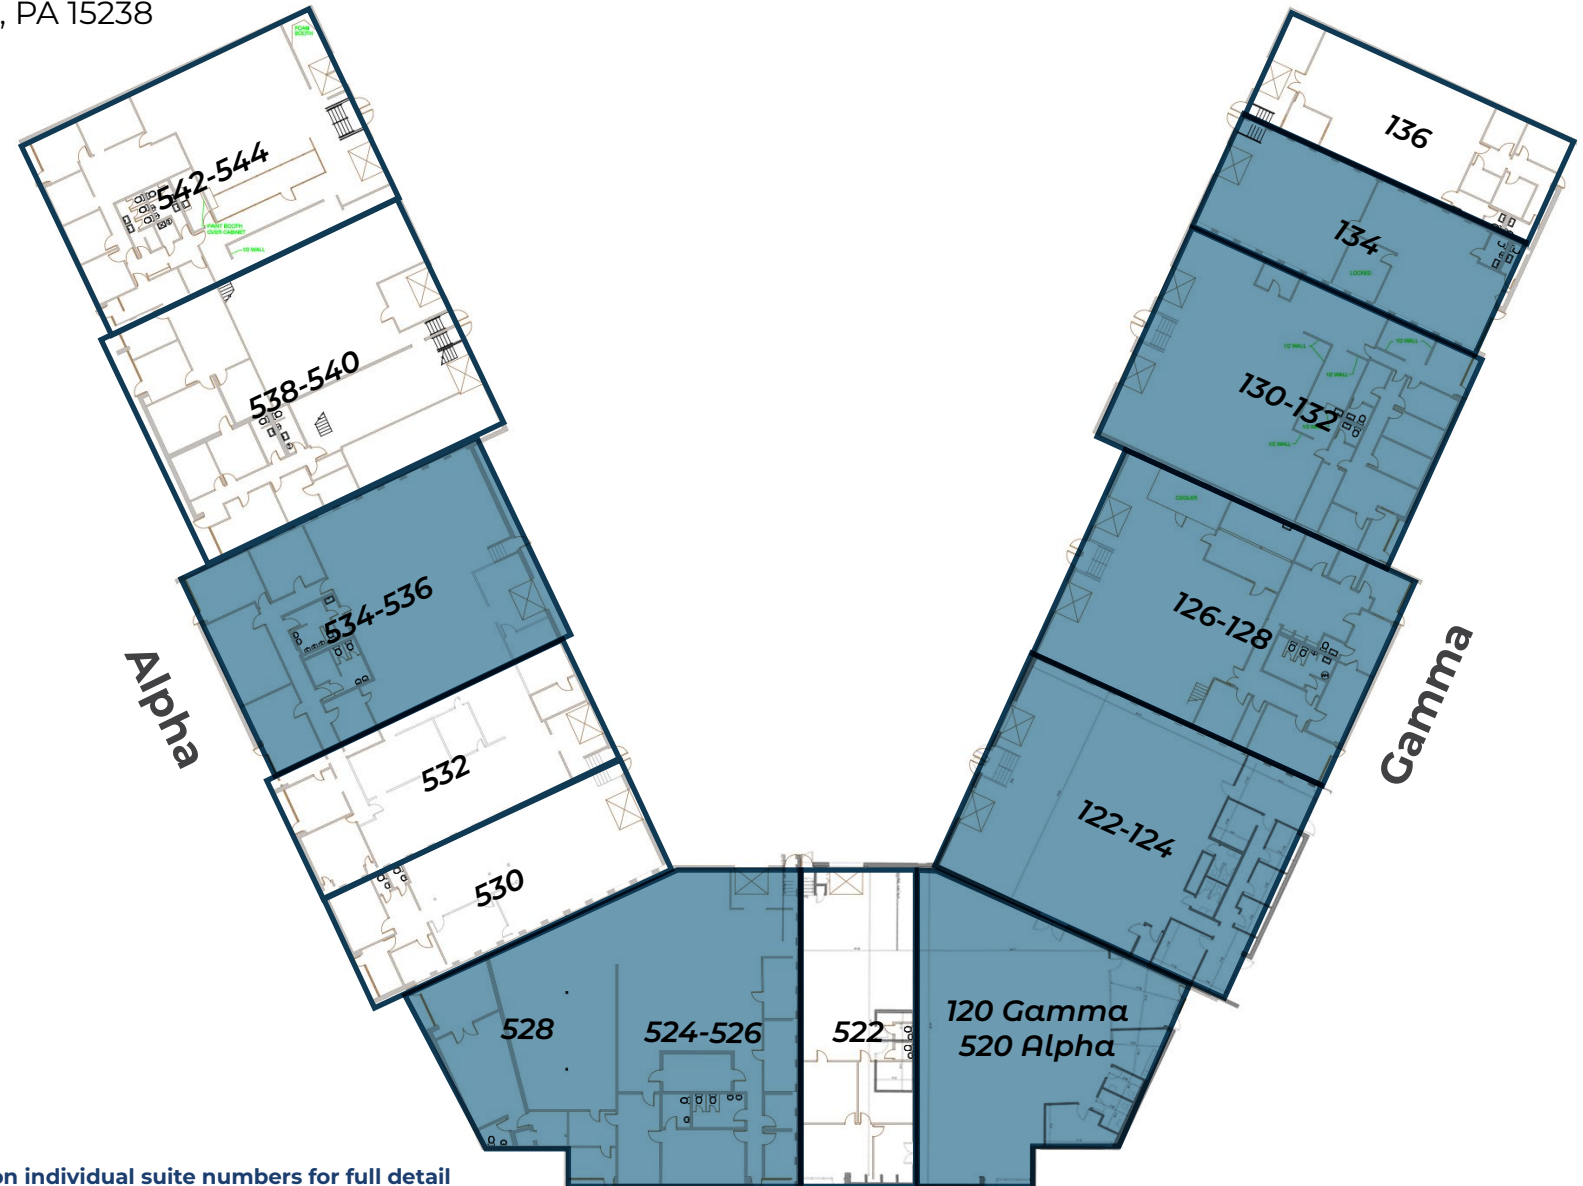

# THE TOWNHOUSES

520-544 ALPHA DRIVE & 120-136 GAMMA DRIVE | PITTSBURGH, PA 15238

**RIDC**  
O'HARA INDUSTRIAL PARK

**HANNA**  
LANGHOLZ WILSON ELLIS

## The Townhouses

520-544 Alpha Drive & 120-136 Gamma Drive Pittsburgh, PA 15238

Suite	SF Available	Date Available
136 Gamma	2,449 SF	Leased
134 Gamma	2,457 SF	Immediate
130-132 Gamma	4,928 SF	Immediate
126-128 Gamma	4,943 SF	May 2022
122-124 Gamma	4,884 SF	Immediate
120 Gamma-520 Alpha	4,027 SF	Immediate
522 Alpha	2,449 SF	Leased
524-528 Alpha	6,411 SF	Virtual Tour
530 Alpha	2,453 SF	Leased
532 Alpha	2,270 SF	Leased
534-536 Alpha	5,068 SF	Virtual Tour
538-540 Alpha	4,923 SF	Leased
542-544 Alpha	4,906 SF	Leased

### Building Specific Details

<b>Power</b>	480v, 3Phase
<b>Celling Heights</b>	15' 9" clear
<b>Parking</b>	Approximately 134 spaces for 51,181 SF building (2.62 spaces per 1,000 SF)

Click on individual suite numbers for full detail

# Parking & Dock Access

134 Gamma  
2,457 SF

130-132 Gamma  
4,928 SF

126-128 Gamma  
4,943 SF

122-124 Gamma  
4,884 SF

120 Gamma -  
520 Alpha  
4,027 SF

524-528 Alpha  
6,411 SF  
Virtual Tour

534-536 Alpha  
5,068 SF  
Virtual Tour