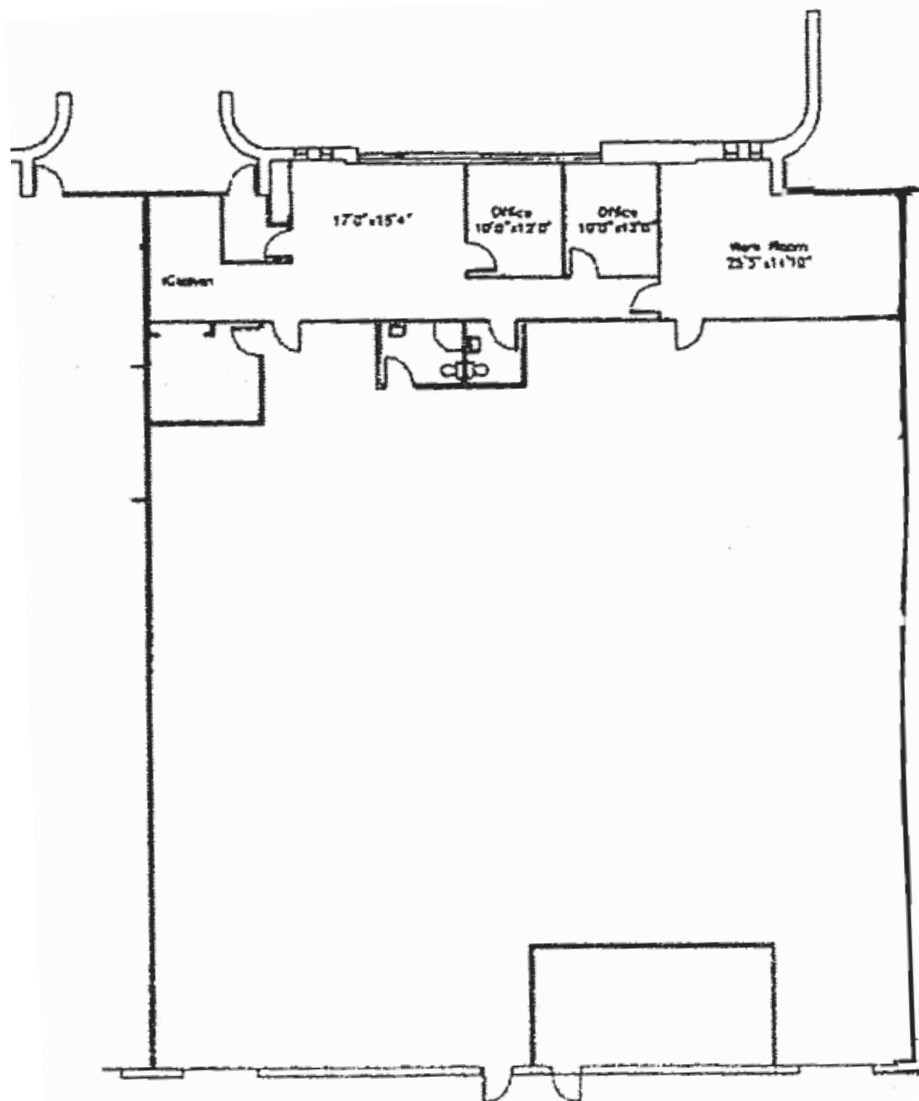

Heartland Golf Park Driving Range,
Mini and 3 Par Course

Space Available:

Units B 8,250 SF

Office: 18%

Heat: Gas

Height: 18'9" to steel

Truck Docks: 2

Power: 400+