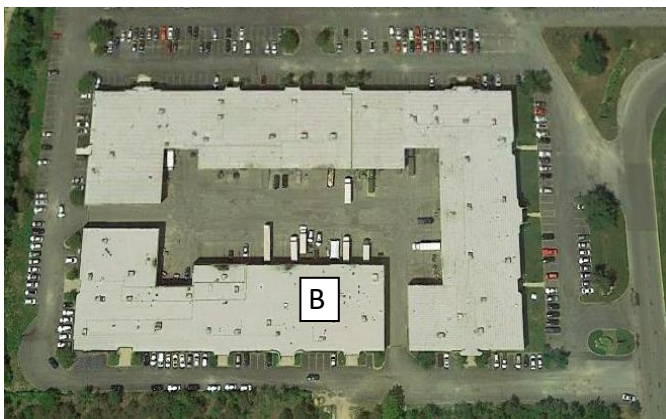

100 Executive Drive Edgewood NY

100 Executive Drive is on the main road into the 400 Acre Heartland Business Center

Near all major roads and just north of the Deer Park LIRR Station
Manhattan an easy 60 min. ride!

Heartland Golf Park Driving Range,
Mini and 3 Par Course

Space Available:

Units B 8,250 SF

Office: 18%

Heat: Gas

Height: 18'9" to steel

Truck Docks: 2

Power: 400+