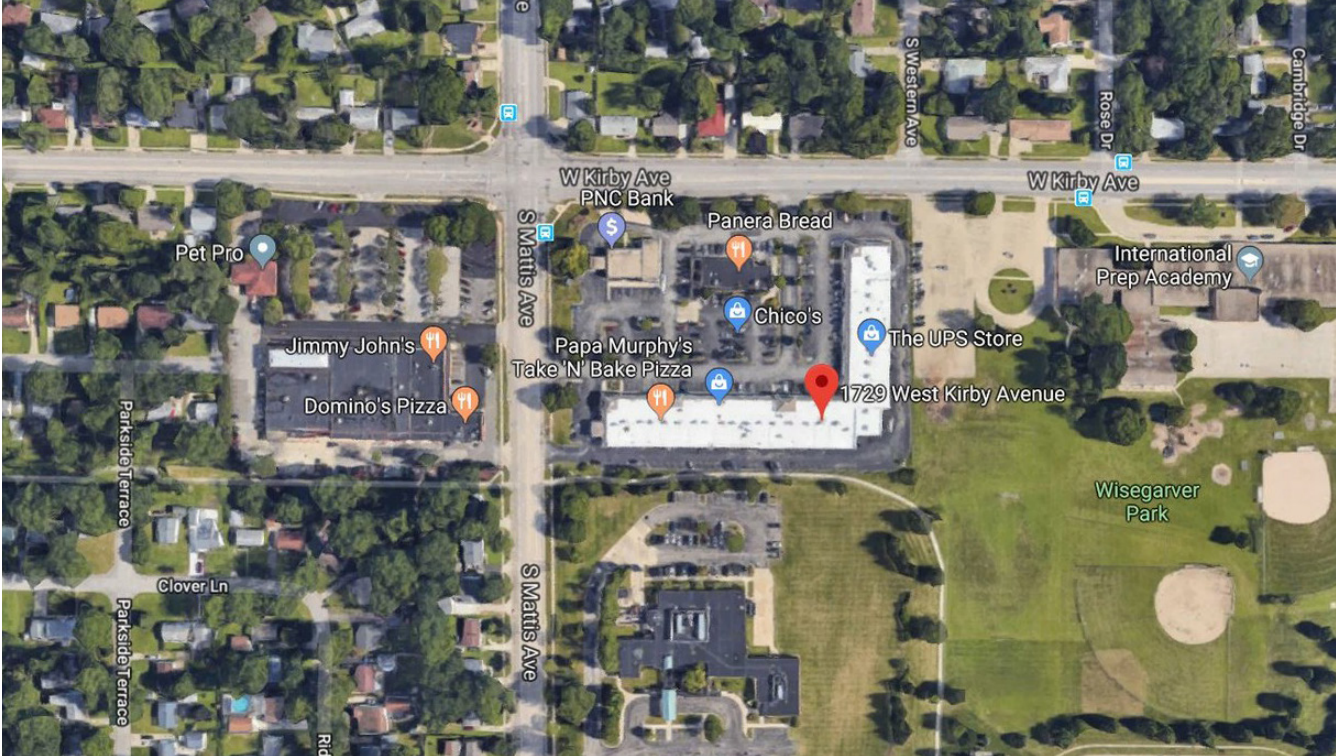

Contact

Jill Guth

Broker

jill.guth@outlook.com

(217) 778-8305

GUTH
& ASSOCIATES