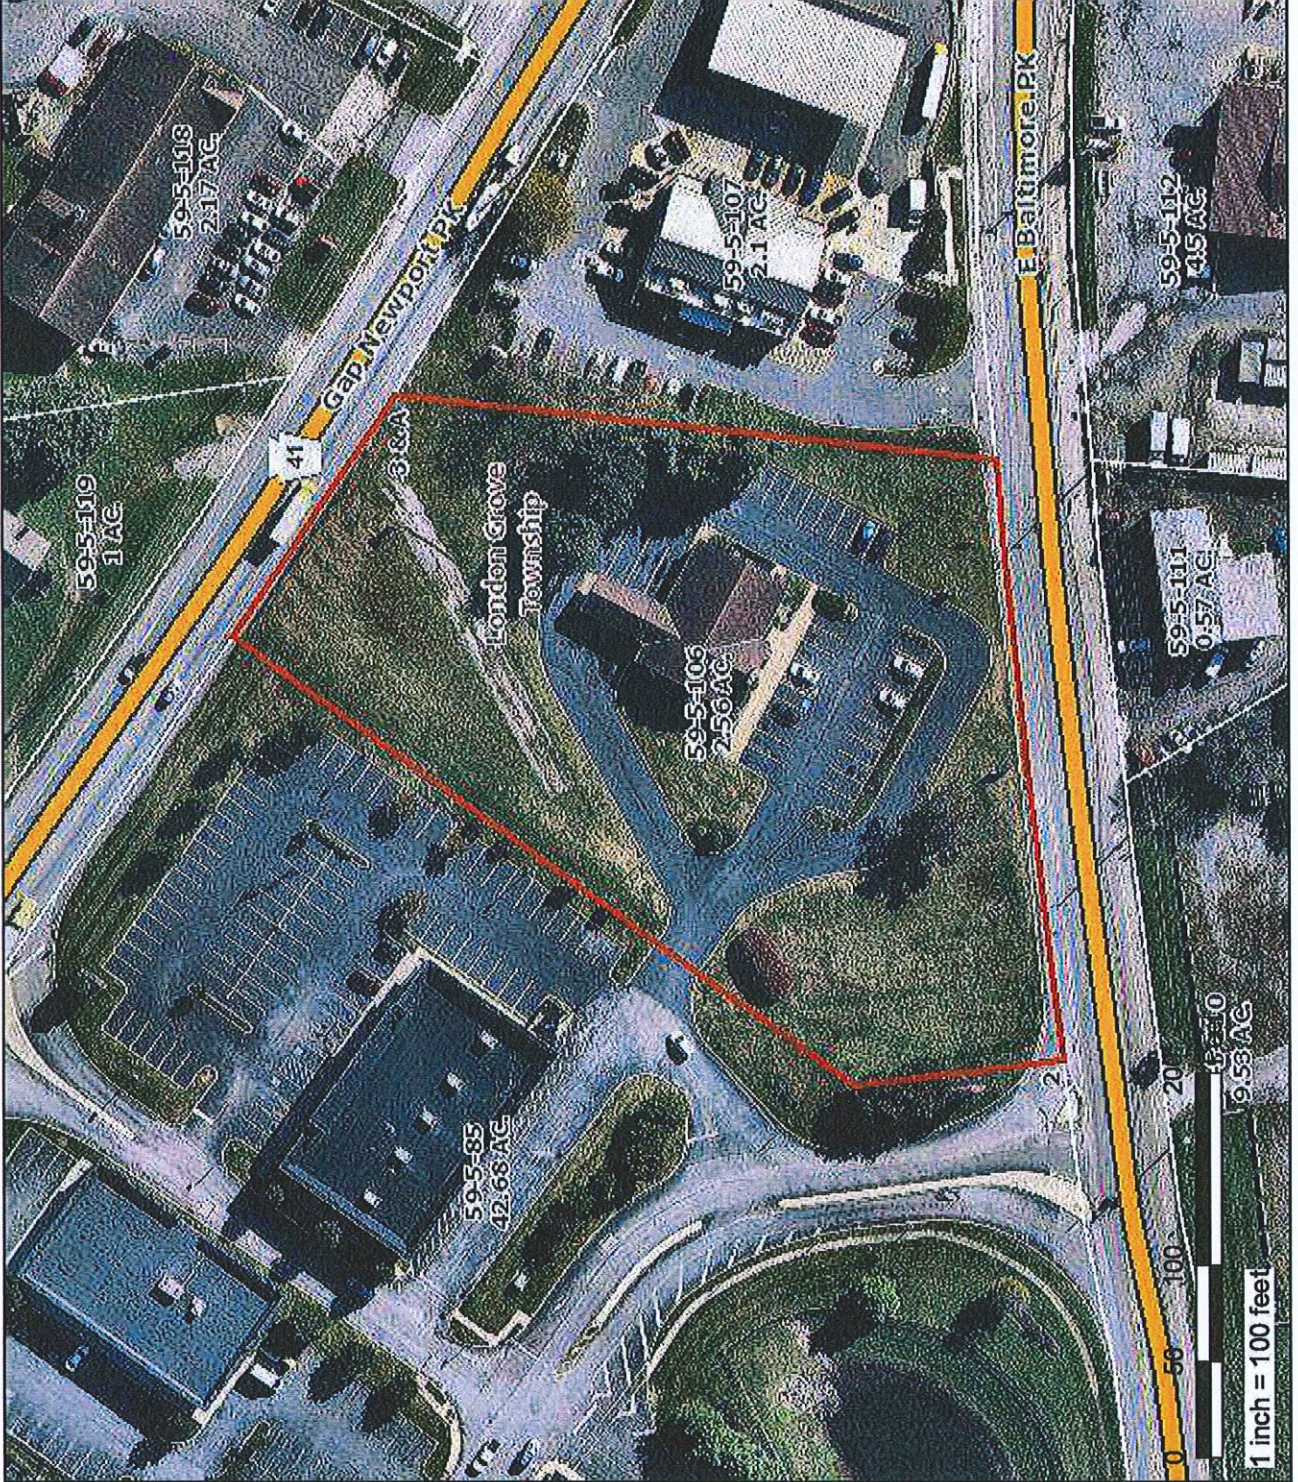

565 E Baltimore

COUNTY OF CHESTER
PENNSYLVANIA

Find Address Information

PARID: 5905 01060000
UPI: 59-5-106
Owner: MARK PROPERTIES
Mail Address 1: 568A E BALTIMORE PK
Mail Address 2: AVOND ALE PA
Mail Address 3:
ZIP Code: 19311
Deed Book: 7037
Deed Page: 585
Deed Recorded Date: 12/19/2006
Legal Desc 1: SWS GAP-NEWPORT PK - NS E
Legal Desc 2: 2.5 AC S LTS 3 & A
Acres: 2.56
LUC: C-10
Lot Assessment: 211980
Property Assessment: 340020
Total Assessment: 552000
Assessment Date: 12/16/2022 7:49:49 AM
Property Address: 563 E BALTIMORE PK
Municipality: LONDON GROVE
School District: Avon Grove