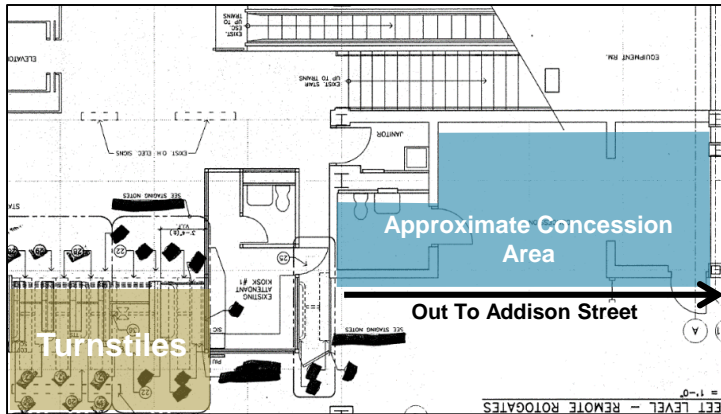

Addison Red CTA Station

940 W Addison St.
Chicago, IL

Retail opportunity to serve 3.0 M riders annually at the Addison Red Line Station!

Total RSF: 245

Suggested Annual Rent: \$100-\$120 PSF

Space Includes

- Electricity: 100 amps
- Water connection
- Location within the station

Located in Close Proximity to:

- Wrigley Field
- Wrigleyville
- CTA Bus #152 (Addison Street)
- CTA Bus #22 (Clark Street)

Neighborhood type: