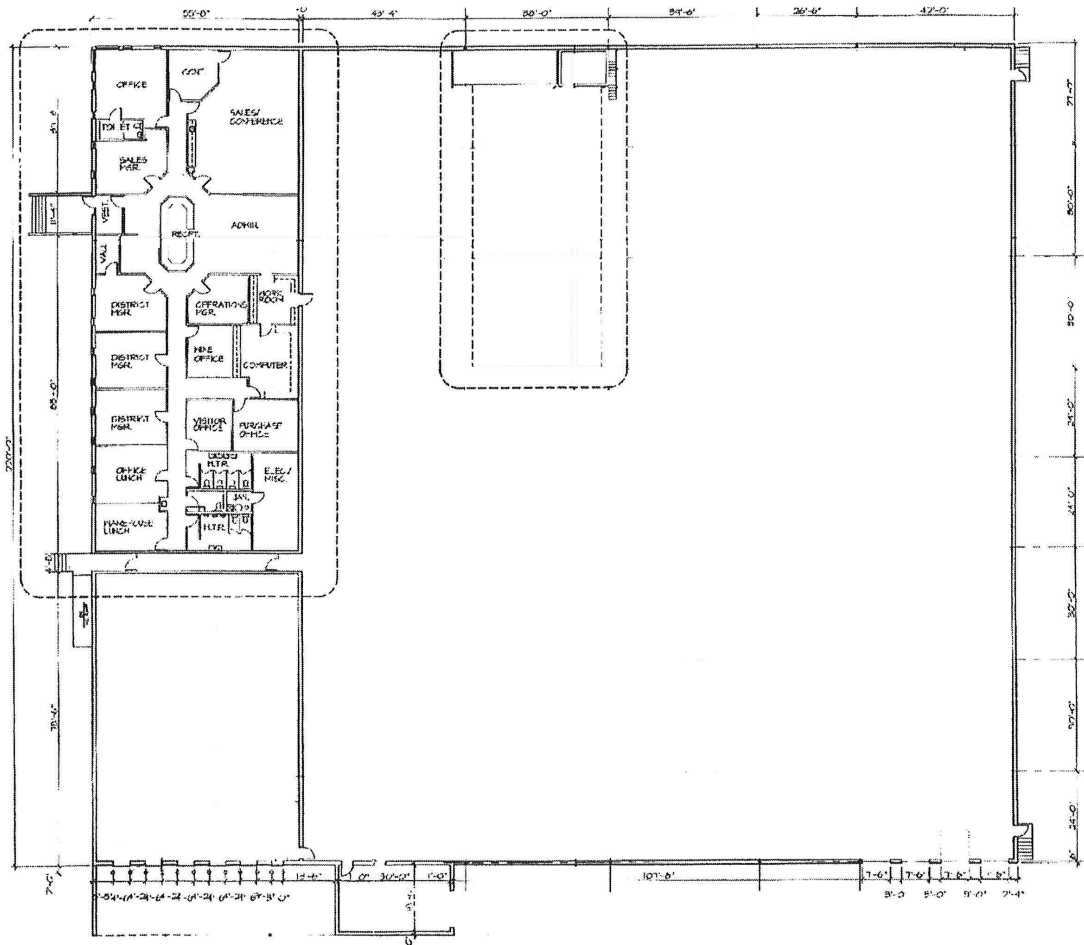

For Sale or Lease Distribution Warehouse

N. M Ave

W Cherokee St