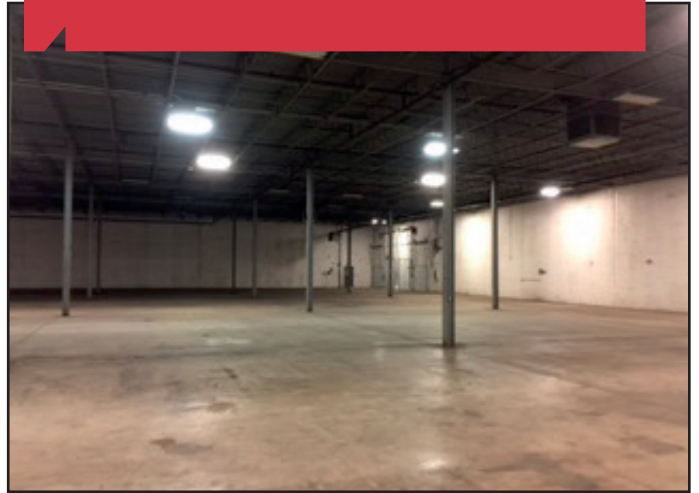

For Sale or Lease
Distribution Warehouse