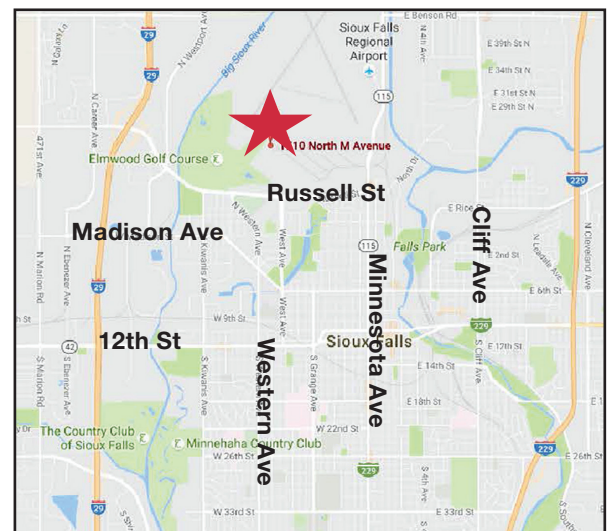

## Brzmur Warehouse

1710 North "M" Avenue, Sioux Falls, SD

### Location

- Located on the southeast corner of N. M Avenue & W. Cherokee Street in the Airport Addition
- Area neighbors include Berry Plastics, Nash Finch, Krier & Blain, Empire Building Construction, Print Right Printing, Dan Pallets, A & T Body Shop & All American Towing