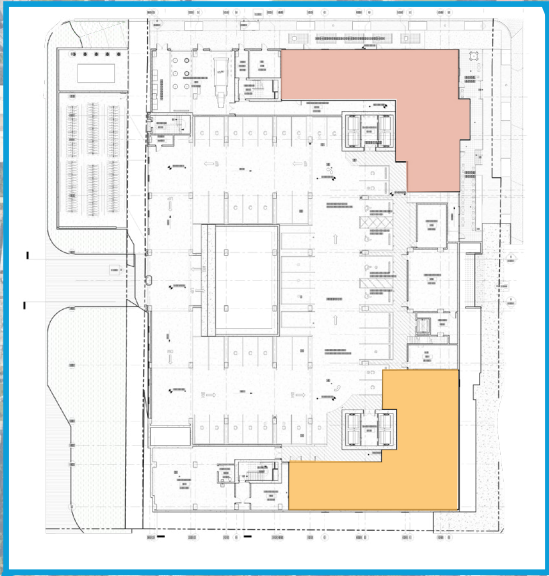

674 Spring St

Trade Area

GT Georgia Tech

Down Town

I-75/I-85 340,000 VPD

11,200 VPD
SPRING STREET

THE VARSITY

TECH SQUARE
LA FITNESS, GYRO, BUFFALO WINGS GO, MOES, BROS, SUBWAY, NEW YORK PIZZA

PLAZA
Pho King, J. Christopher's, M., Publi, Palm Beach Tan, Max Low Tavern

marta Midtown

marta North Ave

PONKO CHICKEN, ALTA TORO, WHICH WICH?, [solidcore], Dancing Goats

fado irish pub & restaurant

ecco

THE VORTEX

Retail A Patio

FIVE GUYS FAMOUS BURGERS and FRIES, FRESH TO ORDER fine. food. fast.

ATWOODS

CVS pharmacy

Starbucks, Amie's, T-Mobile, Rite Way, TRUIST

CYPRESS STREET

BIG PEACH RIDE + RUN

EL VALLE RESTAURANT AND BAR

The Melting Pot FONDUE RESTAURANT

Chick-fil-A

SEM SEAN MURPHY PLANTS

planet fitness, 5i FIVE IRON GOLF

A Taste of Greece

BON-TON, PaPi's Cuban & Caribbean Grill

hotel INDIGO

THE ATLAS RESTAURANT

bp

Publix