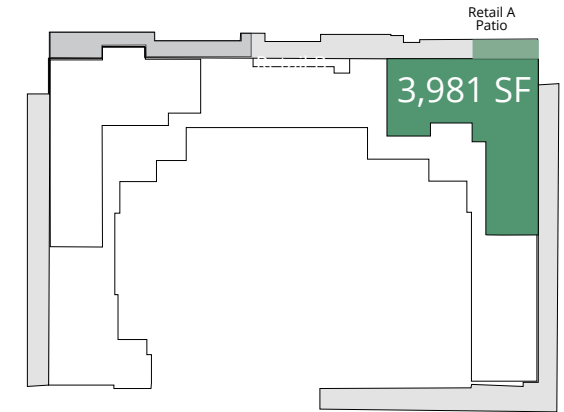

674 Spring St

Property Overview

- New 40 story student housing, featuring 2,235 bedroom project by housing developer Landmark Properties
- The U-shaped structure will house 626 units totaling 2,235 bedrooms. Amenities include a resort-style pool with Jumbotrons, a fitness center, sports simulator, sauna, study spaces, and sky lounges
- A six-and-a-half-story parking podium with 431 spaces
- Adjacent to Georgia Tech Campus
- Direct visibility to I-85 which has a daily traffic counts of 342,000 vehicles per day