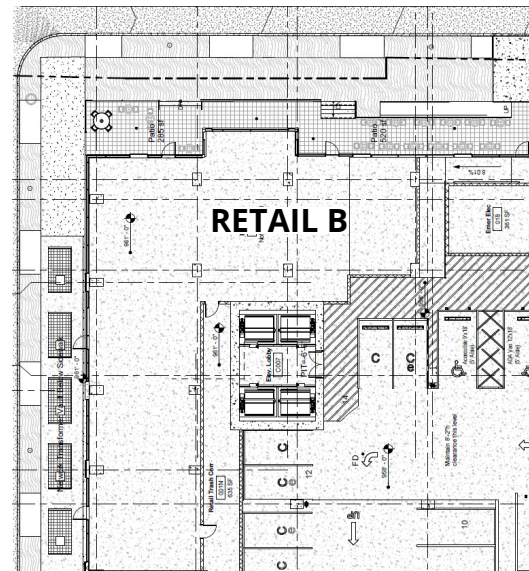

674 Spring St

Property Overview

- New 40 story student housing, featuring 2,235 bedroom project by housing developer Landmark Properties
- The U-shaped structure will house 626 units totaling 2,235 bedrooms. Amenities include a resort-style pool with Jumbotrons, a fitness center, sports simulator, sauna, study spaces, and sky lounges
- A six-and-a-half-story parking podium with 431 spaces
- Adjacent to Georgia Tech Campus
- Direct visibility to I-85 which has a daily traffic counts of 342,000 vehicles per day