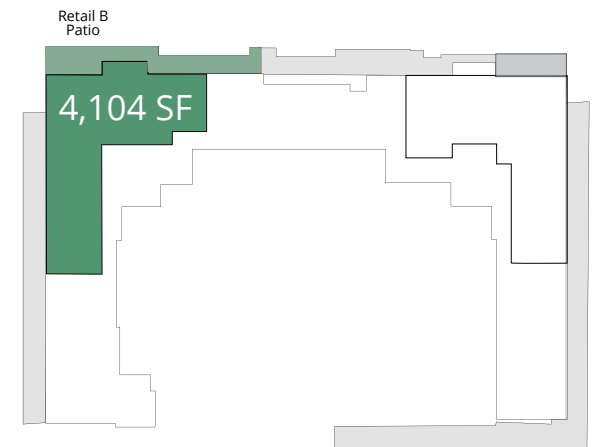

674 Spring St

Property Overview

- New 40 story student housing, featuring 2,235 bedroom project by housing developer Landmark Properties
- The U-shaped structure will house 626 units totaling 2,235 bedrooms. Amenities include a resort-style pool with Jumbotrons, a fitness center, sports simulator, sauna, study spaces, and sky lounges
- A six-and-a-half-story parking podium with 431 spaces
- Adjacent to Georgia Tech Campus
- Direct visibility to I-85 which has a daily traffic counts of 342,000 vehicles per day