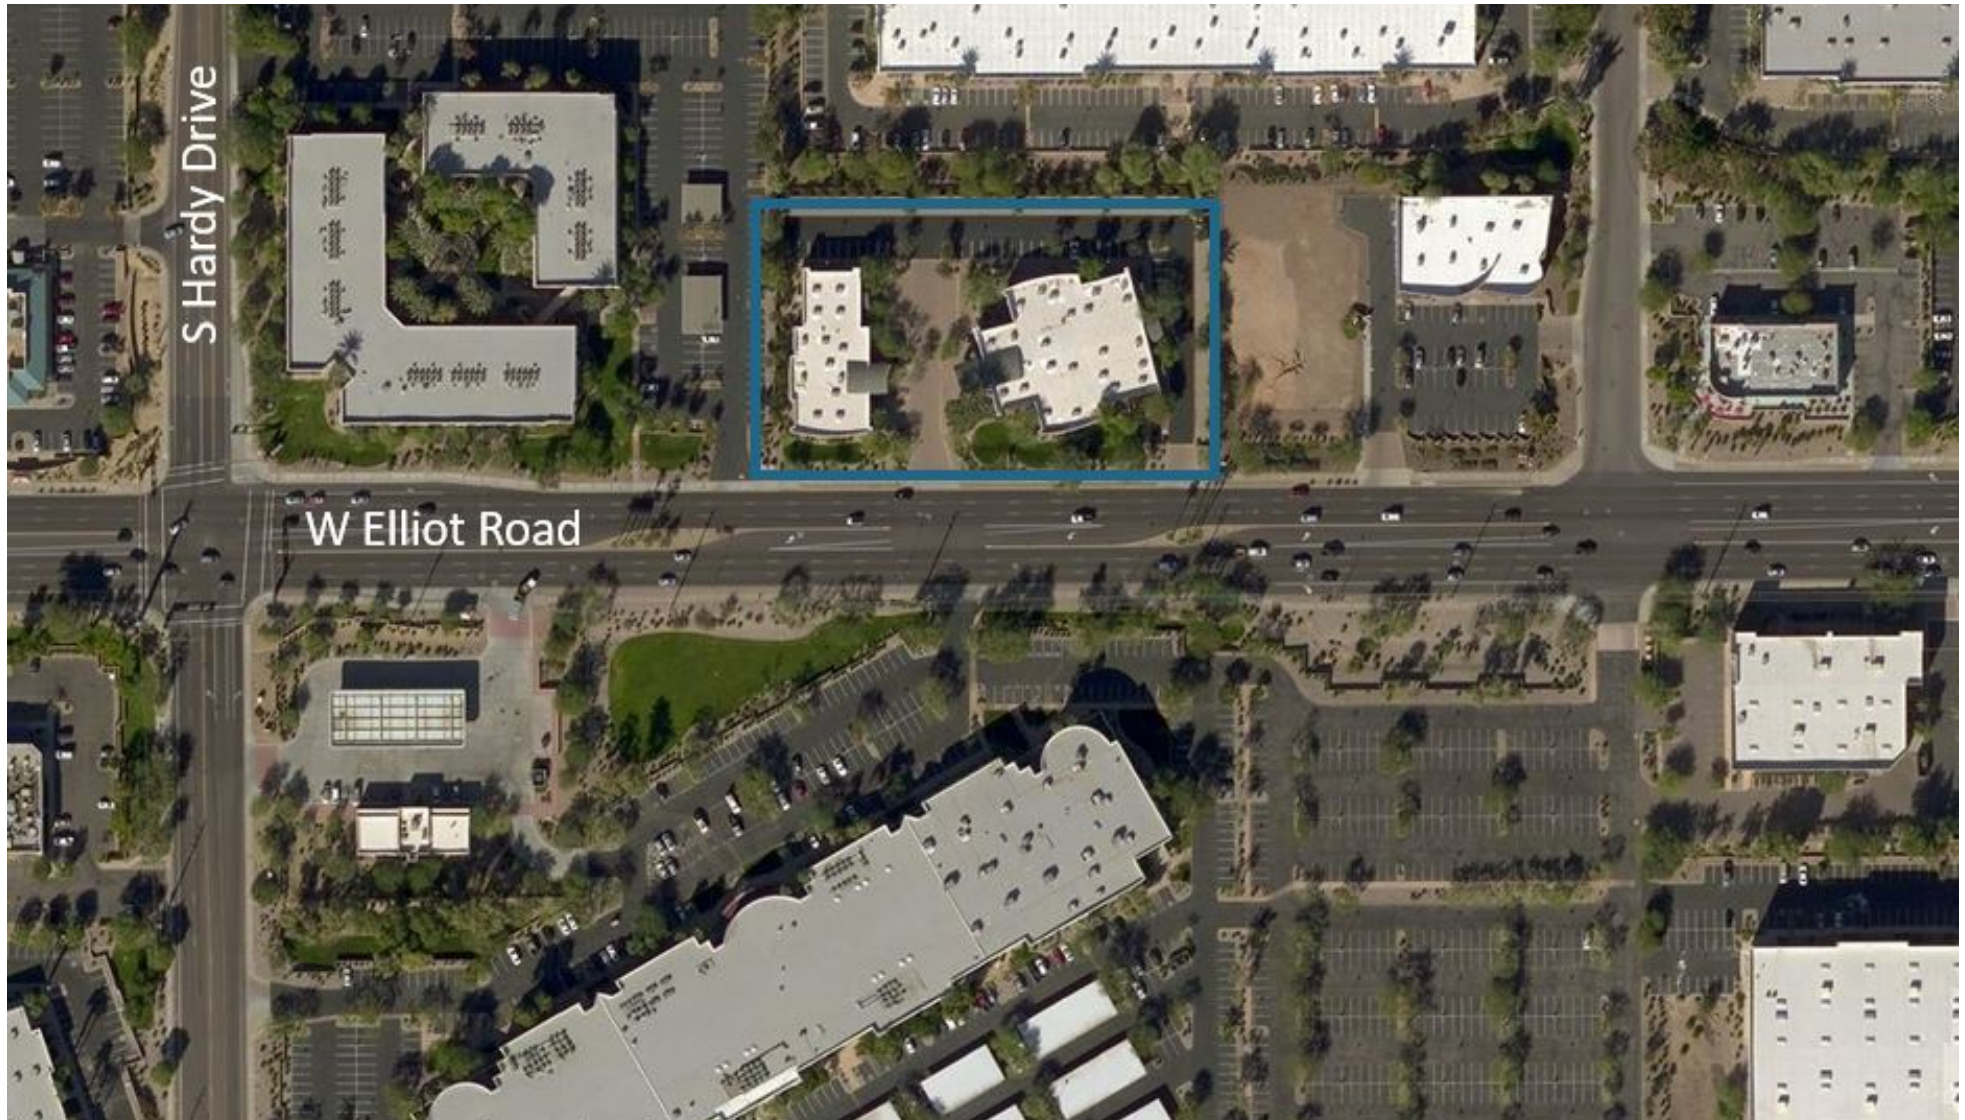

Tempe Office Space | For Lease

850 W Elliot Road, Tempe, AZ 85284

Aerial Maps

Page 7