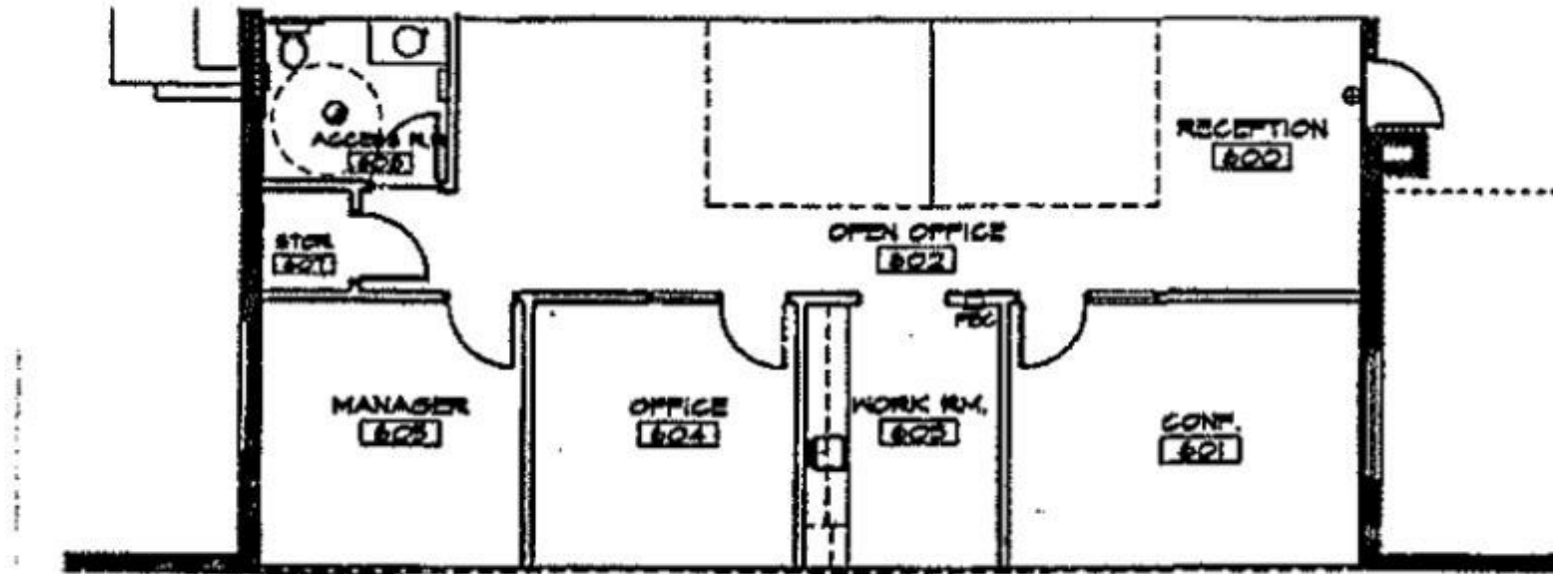

Tempe Office Space | For Lease

850 W Elliot Road, Tempe, AZ 85284

858 W Elliot Road - Suite 104 (+/- 1,250 SF)