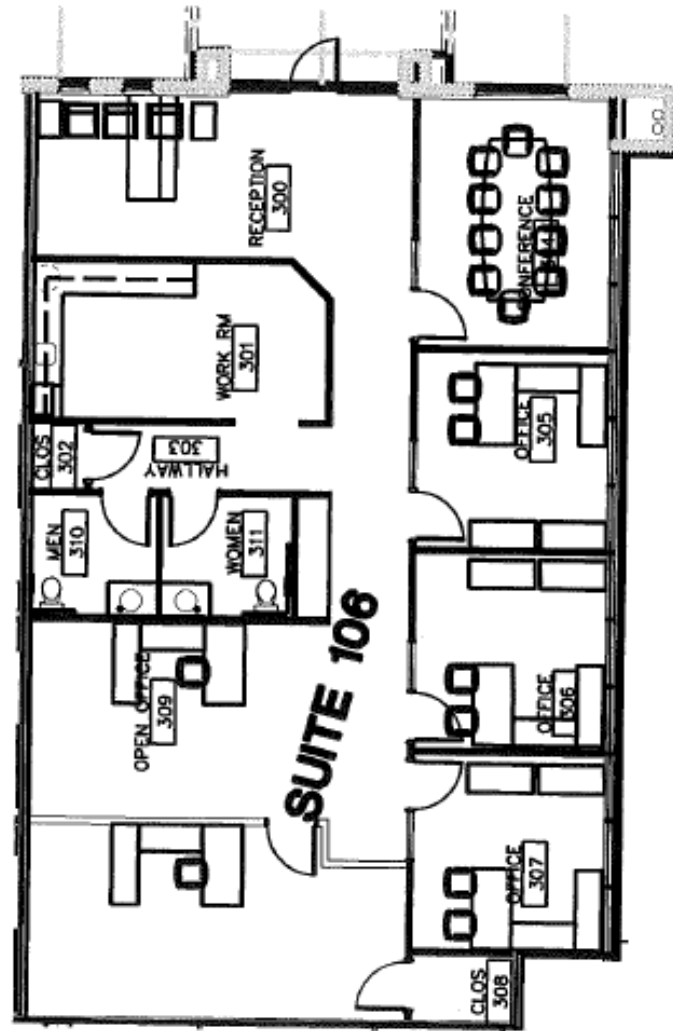

Tempe Office Space | For Lease

850 W Elliot Road, Tempe, AZ 85284

850 W Elliot Road - Suite 106 (+/- 2,050 SF)