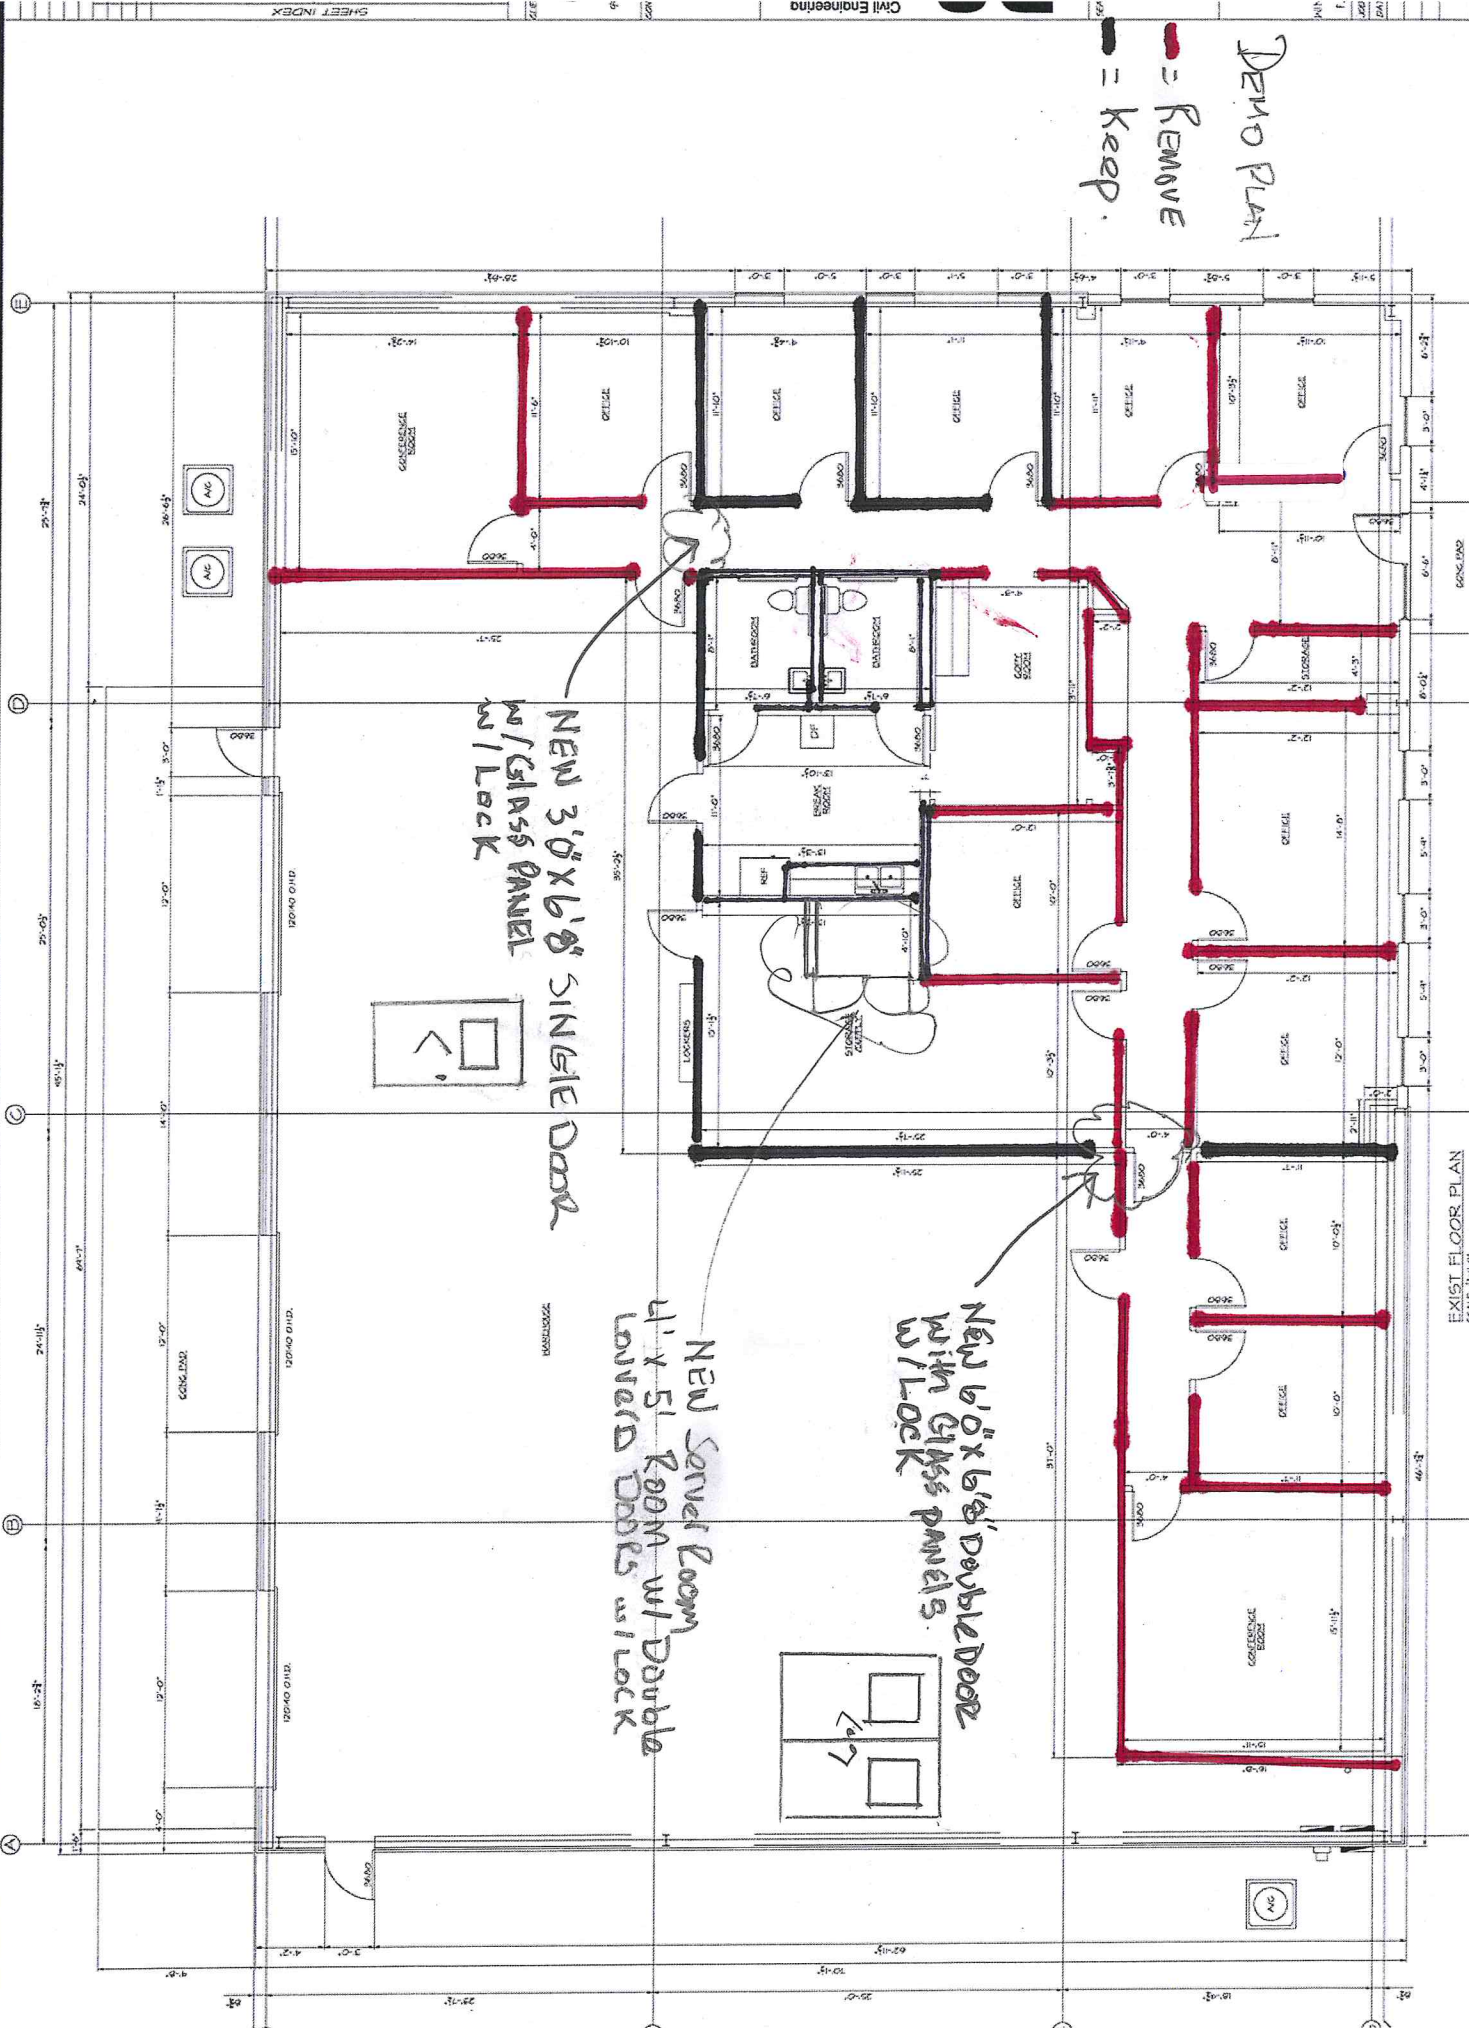

**DemO PLAN**  
 = REMOVE  
 = KEEP

NEW 3'0" x 6'8" SINGLE DOOR  
 W/ GLASS PANEL  
 W/ LOCK

NEW 6'0" x 6'8" DOUBLE DOOR  
 WITH GLASS PANELS  
 W/ LOCK

NEW Server Room  
 4'1" x 5'1" ROOM W/ Double  
 LOCKED DOORS W/ LOCK

EXIST FLOOR PLAN  
 SCALE 1/4" = 1'-0"

EXISTING DEMI ZING WALL

NEW DOUBLE SWING DOOR W/ GLASS

RETAIL

SERVICE ROOM NEW

NEW SINGLE DOOR W/ GLASS

RM1

RM2