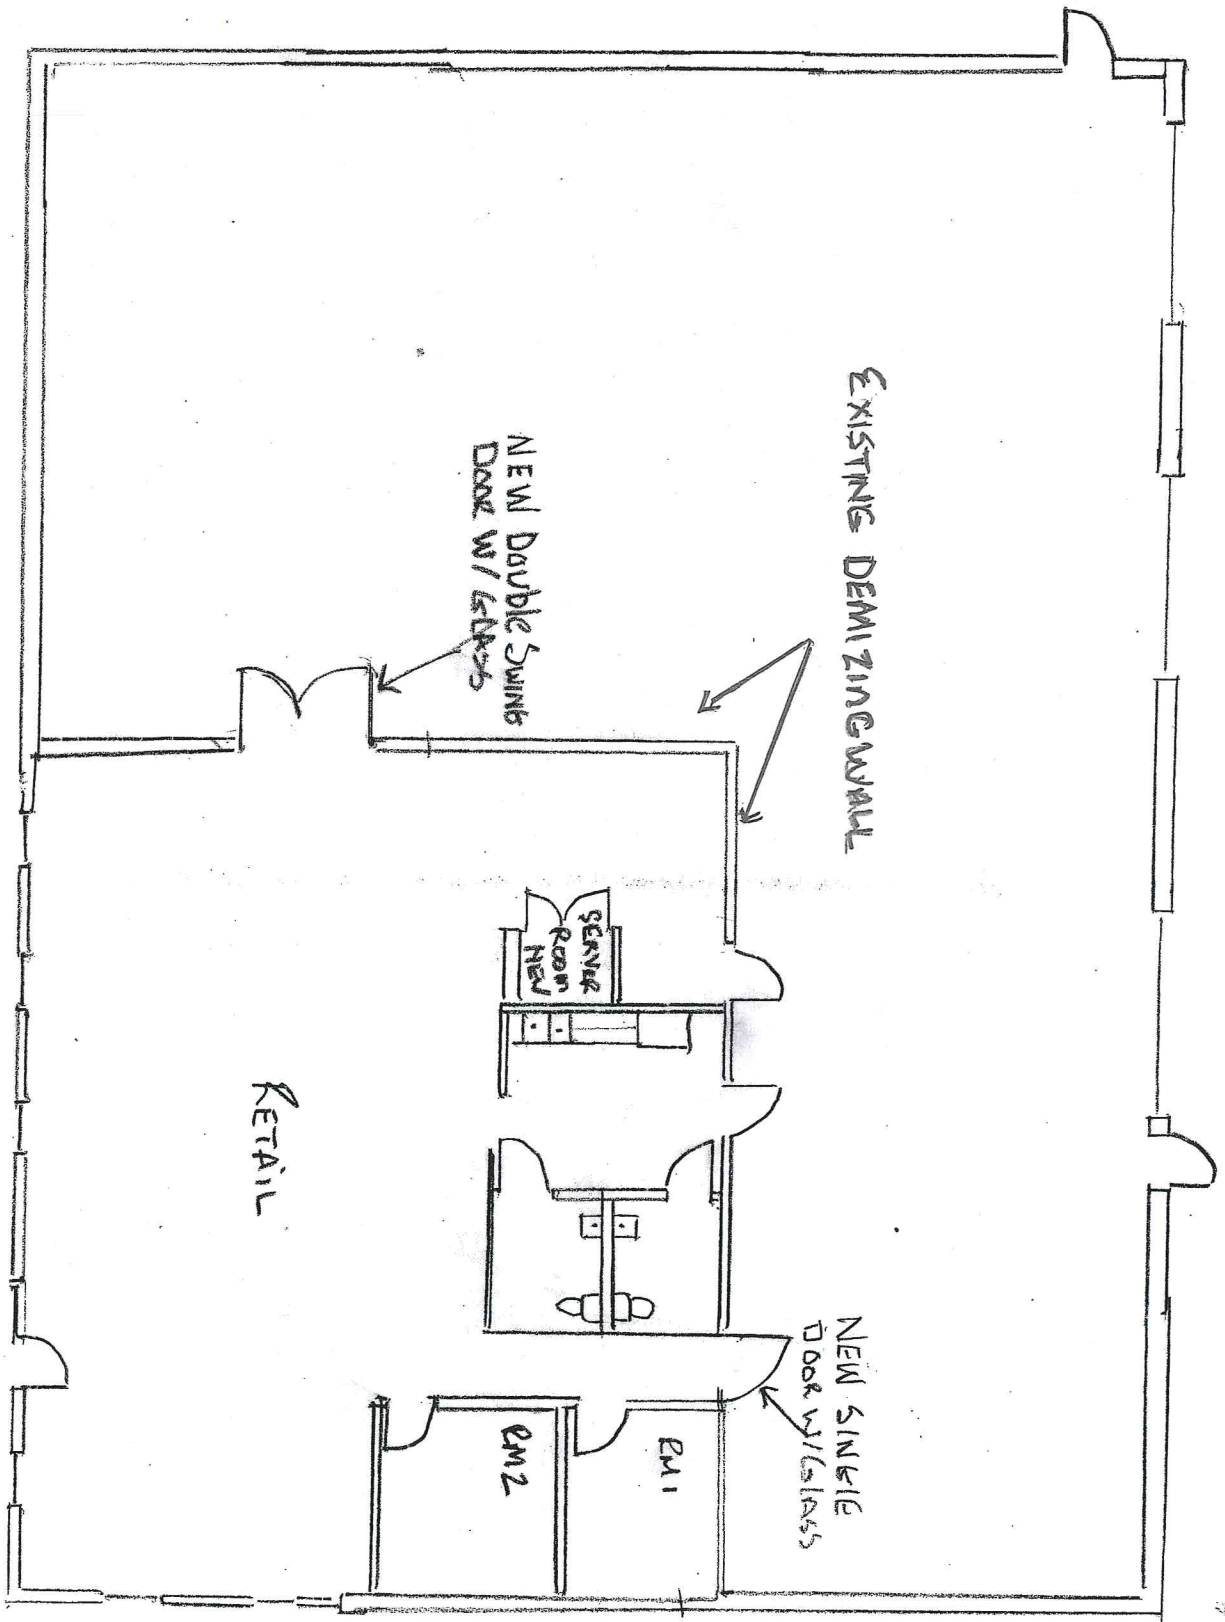

**DemO PLAN**  
 = REMOVE  
 = KEEP

NEW 3'0" x 6'8" SINGLE DOOR  
 W/ GLASS PANEL  
 W/ LOCK

NEW 6'0" x 6'8" DOUBLE DOOR  
 WITH GLASS PANELS  
 W/ LOCK

NEW Server Room  
 4'1" x 5'1" ROOM W/ Double  
 LOCKED DOORS W/ LOCK

EXIST FLOOR PLAN  
 SCALE 1/4" = 1'-0"

EXISTING DEMI ZING WALL

NEW DOUBLE SWING DOOR W/ GLASS

RETAIL

SERVICE ROOM NEW

NEW SINGLE DOOR W/ GLASS

RM1

RM2