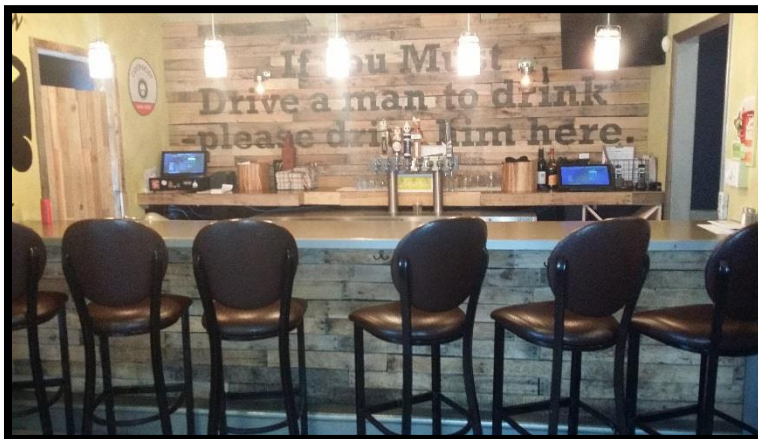

159 Superior St.
Rossford, Ohio 43460

For More Information Contact:

Mike McCarthy

(419) 265-4765 (C)

mccarthy@comlinkrealty.com

118 W. South Boundary

Perrysburg, OH 43551

www.ComLinkRealty.com