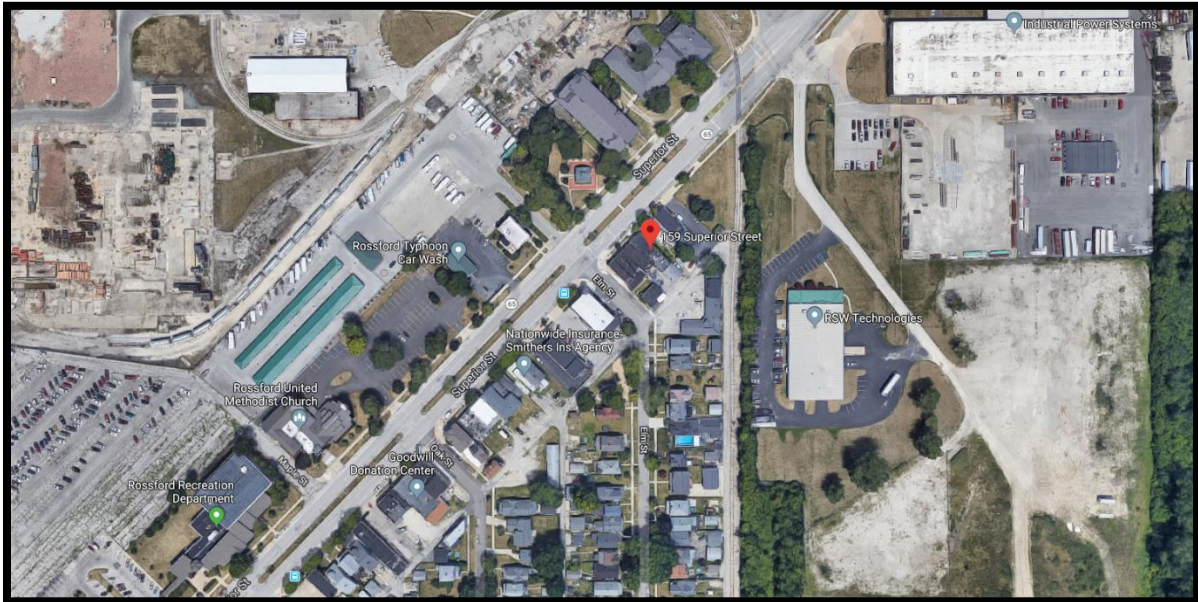

# 159 Superior St. Rossford, Ohio 43460

**PRICE: \$199,500**

**Available: 1,700 SF  
plus apartment**

**All Furniture, Fixtures and  
Equipment included. Plus  
access to Liquor License.**

**For More Information Contact:**