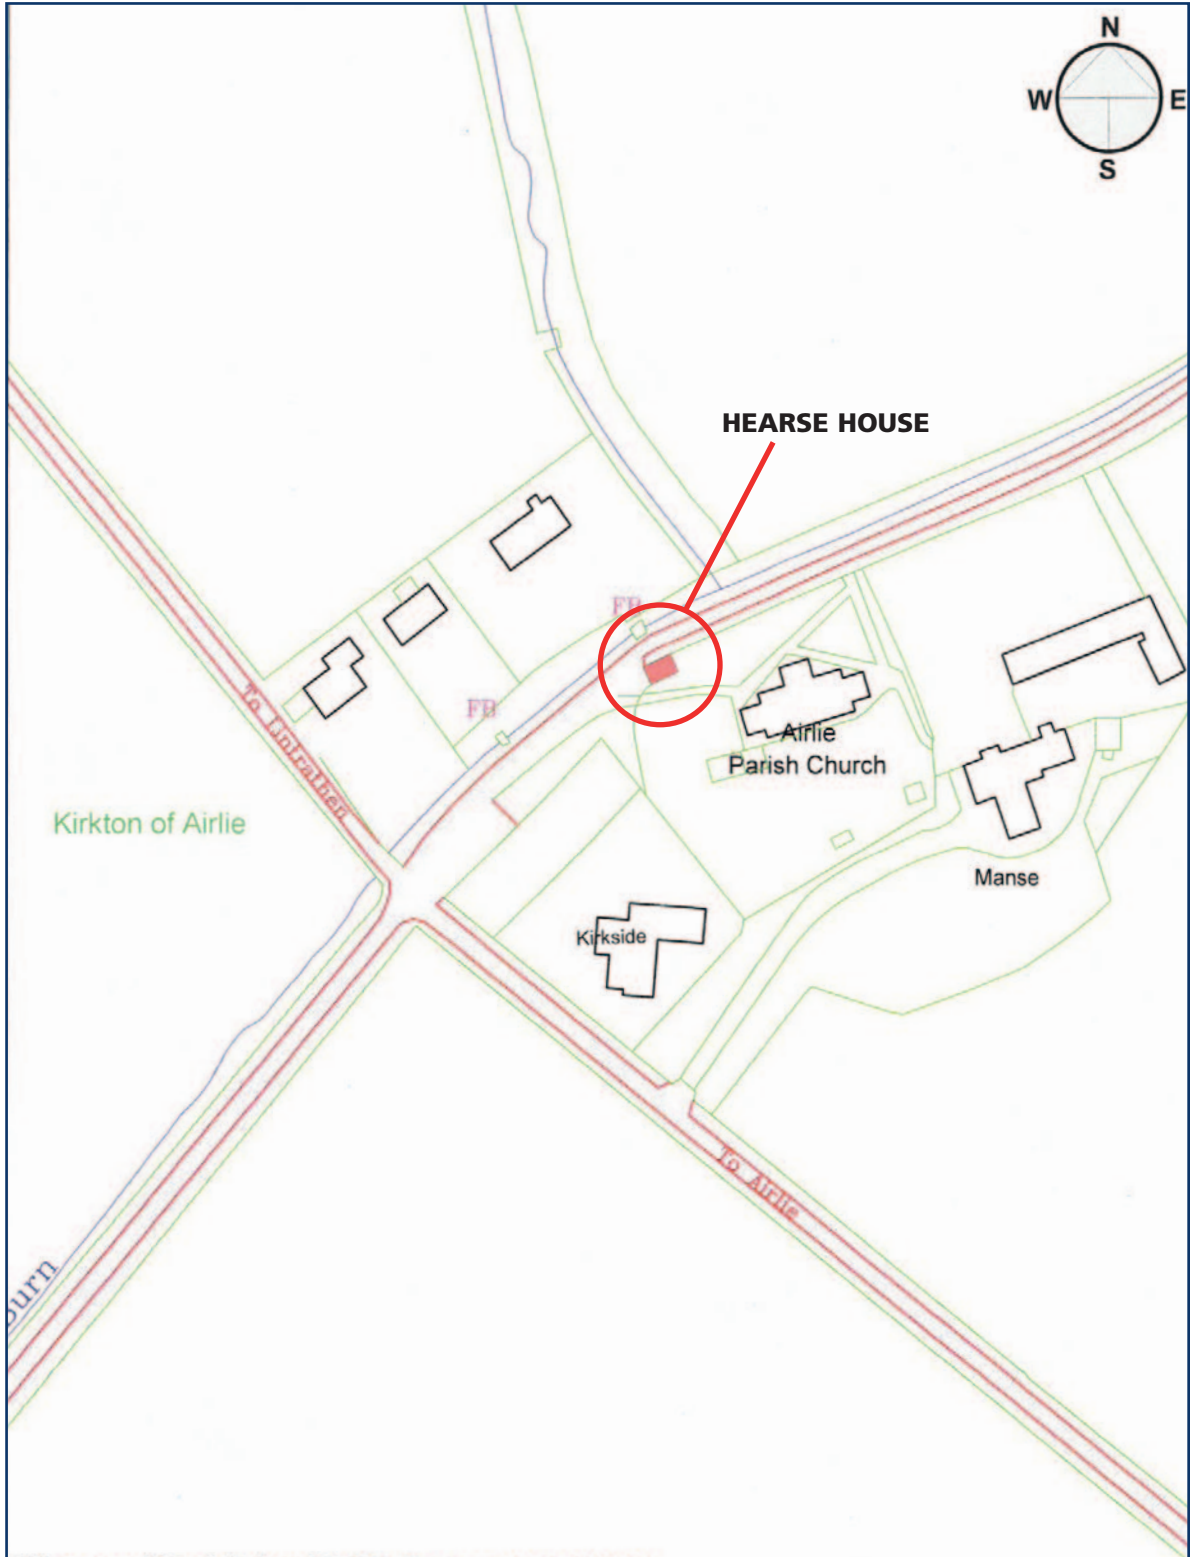

© Crown copyright and database right 2010. All rights reserved. 100023404

Corporate Services Bruce House Wellgate Airthroath DD11 3TP Tel: 01241 435024 Fax: 01241 435038	Drawn by Alex Matthew	Hearse House Airlie Church Kirkton of Airlie Angus	Area coloured pink defines subject of lease	
	Date: 07/03/2011 Scale: 1:1250			Drawing No: DIS Revision: Rev No.