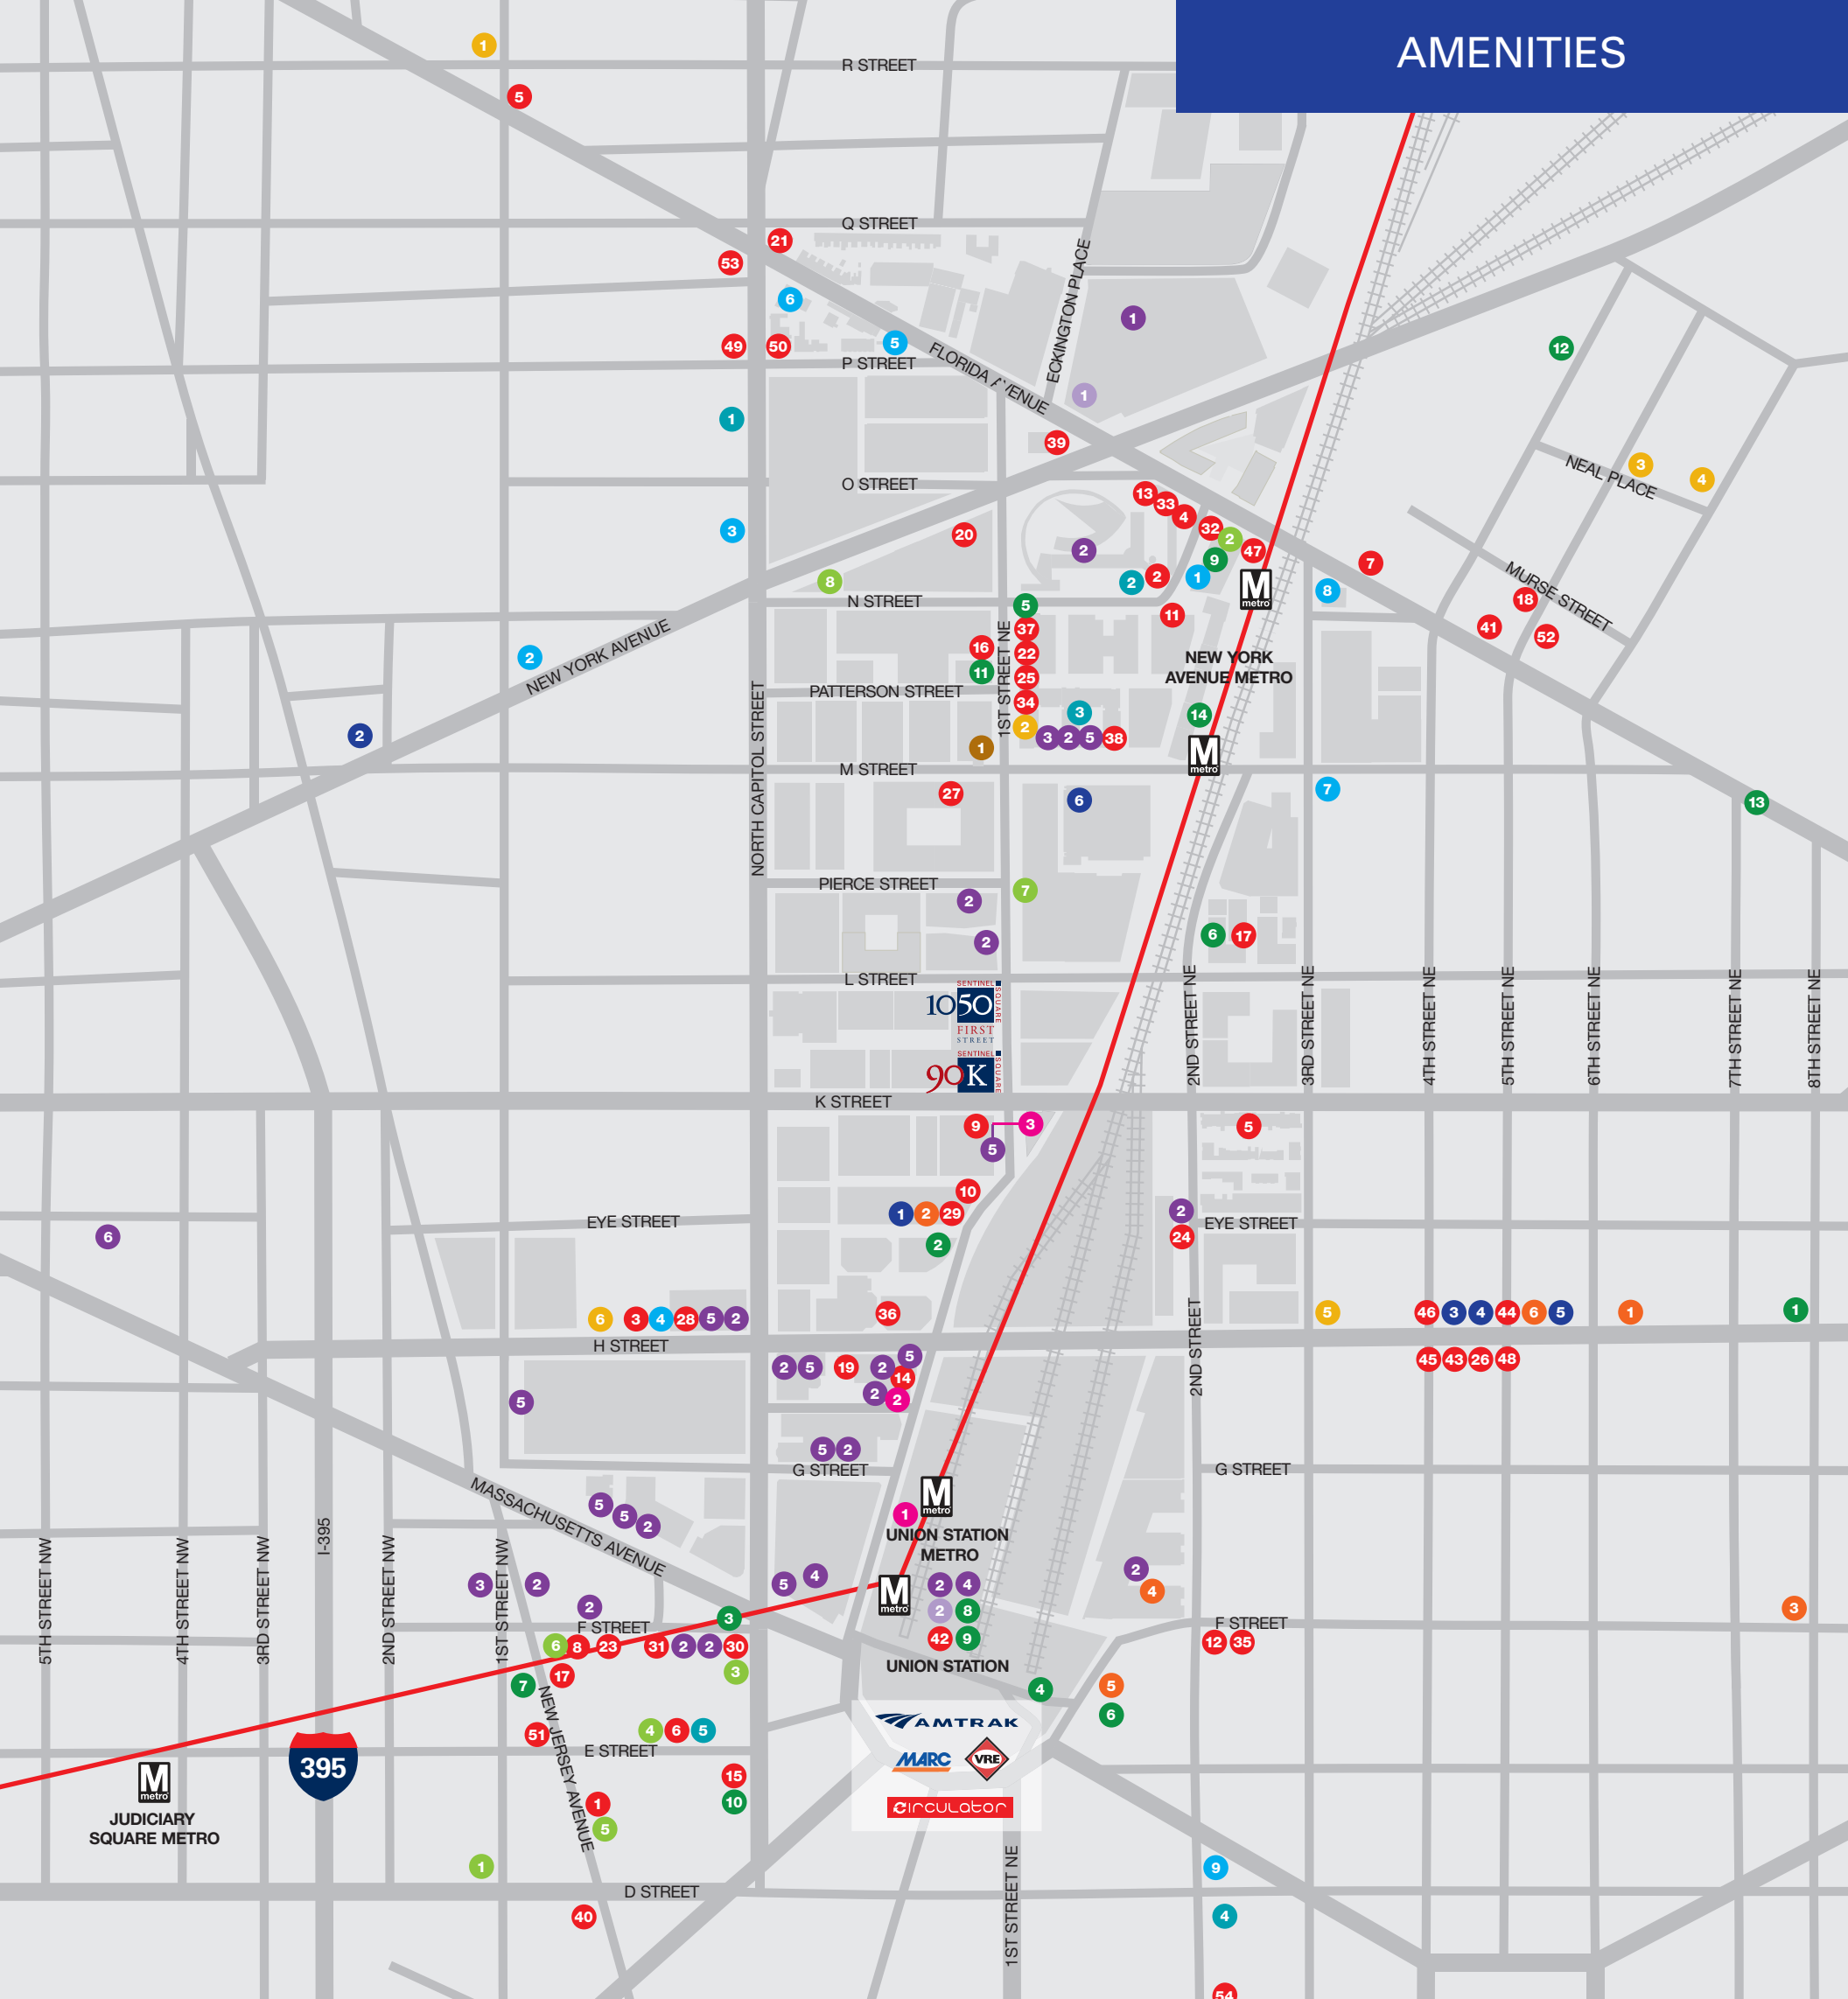

AMENITIES

HOTELS

- 1 Hyatt Regency
- 2 Courtyard by Marriott
- 3 Phoenix Park Hotel
- 4 The Hotel George
- 5 The Liaison Capitol Hill
- 6 The Washington Court Hotel
- 7 Hilton Garden Inn
- 8 Hyatt Place (2014)

CHILDCARE CENTERS

- 1 Loving Care Day Nursery
- 2 Bright Horizons
- 3 Tender Love Child Development
- 4 The Harbor at Station Place
- 5 Thurgood Marshall Child Development Center
- 6 St. John Kiddie Kollege

FITNESS FACILITIES

- 1 FERC Fitness Center
- 2 Primal Fitness
- 3 Fitness Together
- 4 Bikram Yoga
- 5 Yoga District
- 6 Project Fitness

BANKS/ATMS

- 1 Bank of America
- 2 HEW Credit Union
- 3/14 SunTrust Bank
- 4 SunTrust Bank ATM
- 5 TD Bank
- 6 Treasury Dept. Federal Credit Union

7/12/13 PNC Bank ATM

- 8 Premier Bank
- 9 Citibank
- 10/11 Wells Fargo

DRUG STORES

- 1 CVS

GROCERY STORES

- 1 Bloomingdale Farmers Market
- 2 Harris Teeter (pharmacy)
- 3 DC Farmers Market
- 4 Union Market
- 5 Giant (pharmacy)
- 6 Walmart

CONVENIENCE SHOPS/ GAS STATIONS

- 1 7-Eleven
- 2 B&M Food Store
- 3 B&V Market
- 4 The Corner Store
- 5 Crown Gas Station
- 6/9 Exxon Gas Station
- 7 Oasis Market
- 8 Coast in Liquors

PUBLIC PARKING

- 1 Union Station
- 2 Colonial Parking
- 3 MarcParc

DRY CLEANERS

- 1 Apple Cleaners
- 2 Georgetown Valet
- 3 The Station Stop Dry Cleaning

- 4 Georgetown Dry Cleaners
- 5 Coronet Cleaners

CARD/GIFT SHOPS

- 1 Washington Flower Center
- 2 Papyrus

DINING

- 1 Art and Soul
- 2/3 Au Bon Pain
- 4 a Deli Italian Cafe
- 5 Big Bear Cafe
- 6 Bistro Bis
- 7 Burger King
- 8/9 Café Phillips
- 10 FERC Cafeteria
- 11 Constitution Cafe
- 12 Ebenezers Coffeehouse
- 13 Five Guys
- 14 Goodies Deli
- 15 Johnny's Half Shell
- 16 Ibiza Nightclub
- 17 Bistro 525
- 18 A. Litteri, Inc. (Italian market)
- 19 Lucky's Cafe
- 20 McDonald's
- 21 New York Pizza
- 22 Potbelly Sandwich Shop
- 23 Quizno's
- 24 Railway Newsstand
- 25 Roti Mediterranean Grill
- 26 Sidamo Coffee & Tea
- 27/51 Starbucks
- 28/52/53 Subway
- 29 Sunrise Cafe
- 30 The Dubliner

- 31 Kelly's Irish Times
- 32 The Bistro - Eat. Drink. Connect
- 33 The Perfect Pita
- 34 Todd Gray's Watershed
- 35 Toscana Cafe
- 36 Station Café
- 37 Tynan Coffee & Tea
- 38 Uptown Cafe
- 39 Wendy's
- 40 West Wing Cafe
- 41 Yum's Carryout
- 42 Union Station Restaurants and Fast Food:
  - Acropolis
  - Aditi
  - Au Bon Pain
  - Auntie Anne's Pretzels
  - B. Smith's
  - Bananas Smoothies
  - Ben & Jerry's Ice Cream
  - Bojangles
  - Burger King
  - Cajun & Grill
  - Center Cafe
  - China Kitchen
  - Chipotle
  - Chop't
  - Crumbs Bake Shop
  - East Street Cafe
  - Flamer's Grill
  - Go! Sushi!
  - Great Steak
  - Häagen-Dazs
  - Jamba Juice
  - Johnny Rockets

- Kabuki Sushi
- King BBQ
- Larry's Cookies
- Le Pain Quotidien
- McDonald's
- Nothing But Donuts
- Paradise Smoothies
- Pizzeria Uno
- Potbelly Sandwich Works
- Pret A Manger
- Roti Mediterranean Grill
- Sakura Japan
- Sbarro Italian Eatery
- Starbucks
- Subway
- Taco Bell
- Thunder Grill
- Vittorio's Gelato Bar
- 43 Batter Bowl Bakery
- 44 Boundary Road
- 45 Ethiopian Restaurant
- 46 TruOrleans
- 47 Thaaaja
- 48 The Big Board
- 49 ZZ Pizza & Kebob
- 50 Full Yum
- 54 TD Burger

POSTAL FACILITIES

- 1 FedEx World Service Center
- 2 FedEx Drop Box - Inside
- 3 FedEx Drop Box - Outside
- 4 US Post Office
- 5 UPS Drop Box
- 6 UPS Store