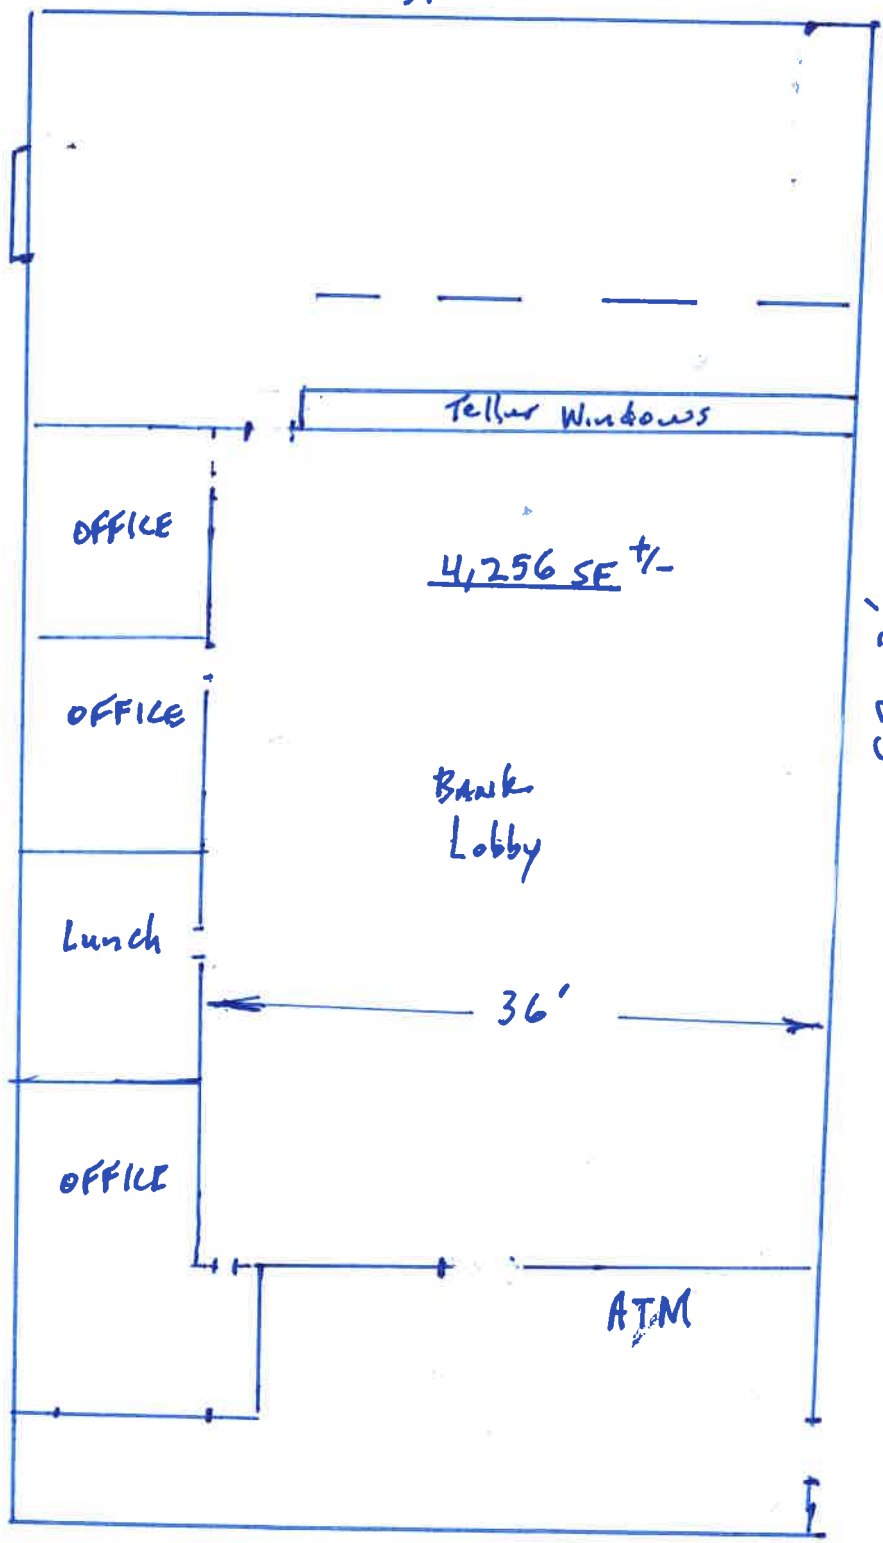

51.8'

82.3'

Teller Windows

4,256 SE +/-

Bank  
Lobby

36'

OFFICE

OFFICE

Lunch

OFFICE

ATM