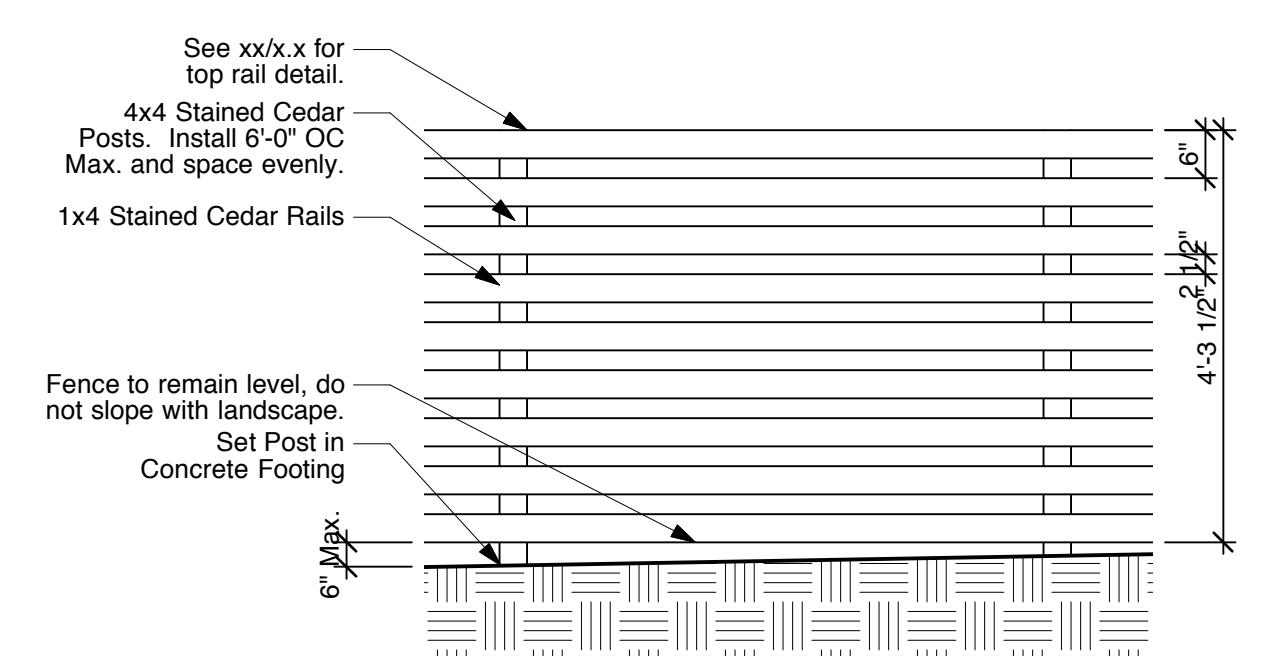

**MEP & Structural**

**M&S Engineering**  
 376 Landa Street  
 New Braunfels, TX 78130  
 (830) 629-2988

Sheet Content:

Site Plan - Demolition  
 Site Plan - New  
 Site Details

Scale: As Noted

**A1.0**

**16 Covered Deck Detail**  
 Scale: 3/4" = 1'-0"

**12 Gate Detail**  
 Scale: 1/2" = 1'-0"

**08 Fence Detail**  
 Scale: 1/2" = 1'-0"

**04 Fence Detail**  
 Scale: 1/2" = 1'-0"

**14 Covered Deck & Landscape Detail**  
 Scale: 3/4" = 1'-0"

**13 Deck & Landscape Section**  
 Scale: 1/4" = 1'-0"

**03 Site Plan-New**  
 Scale: 1/8" = 1'-0"

**01 Site Plan-Demolition**  
 Scale: 1/8" = 1'-0"