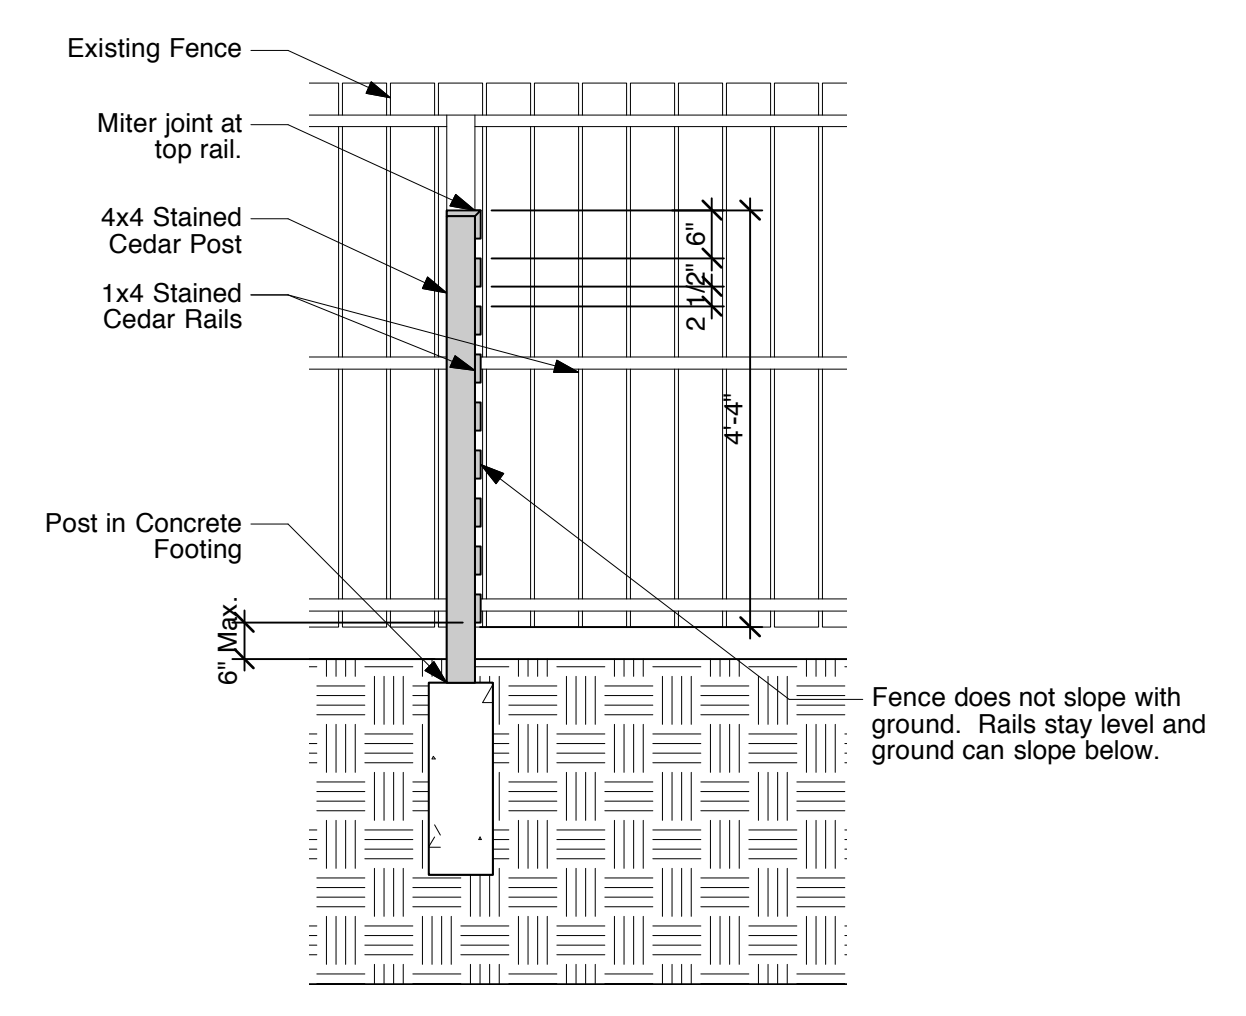

**MEP & Structural**

**M&S Engineering**  
 376 Landa Street  
 New Braunfels, TX 78130  
 (830) 629-2988

Sheet Content:

Site Plan - Demolition  
 Site Plan - New  
 Site Details

Scale: As Noted

**A1.0**

**16 Covered Deck Detail**  
 Scale: 3/4" = 1'-0"

**12 Gate Detail**  
 Scale: 1/2" = 1'-0"

**08 Fence Detail**  
 Scale: 1/2" = 1'-0"

**04 Fence Detail**  
 Scale: 1/2" = 1'-0"

**14 Covered Deck & Landscape Detail**  
 Scale: 3/4" = 1'-0"

**13 Deck & Landscape Section**  
 Scale: 1/4" = 1'-0"

**03 Site Plan-New**  
 Scale: 1/8" = 1'-0"

**01 Site Plan-Demolition**  
 Scale: 1/8" = 1'-0"