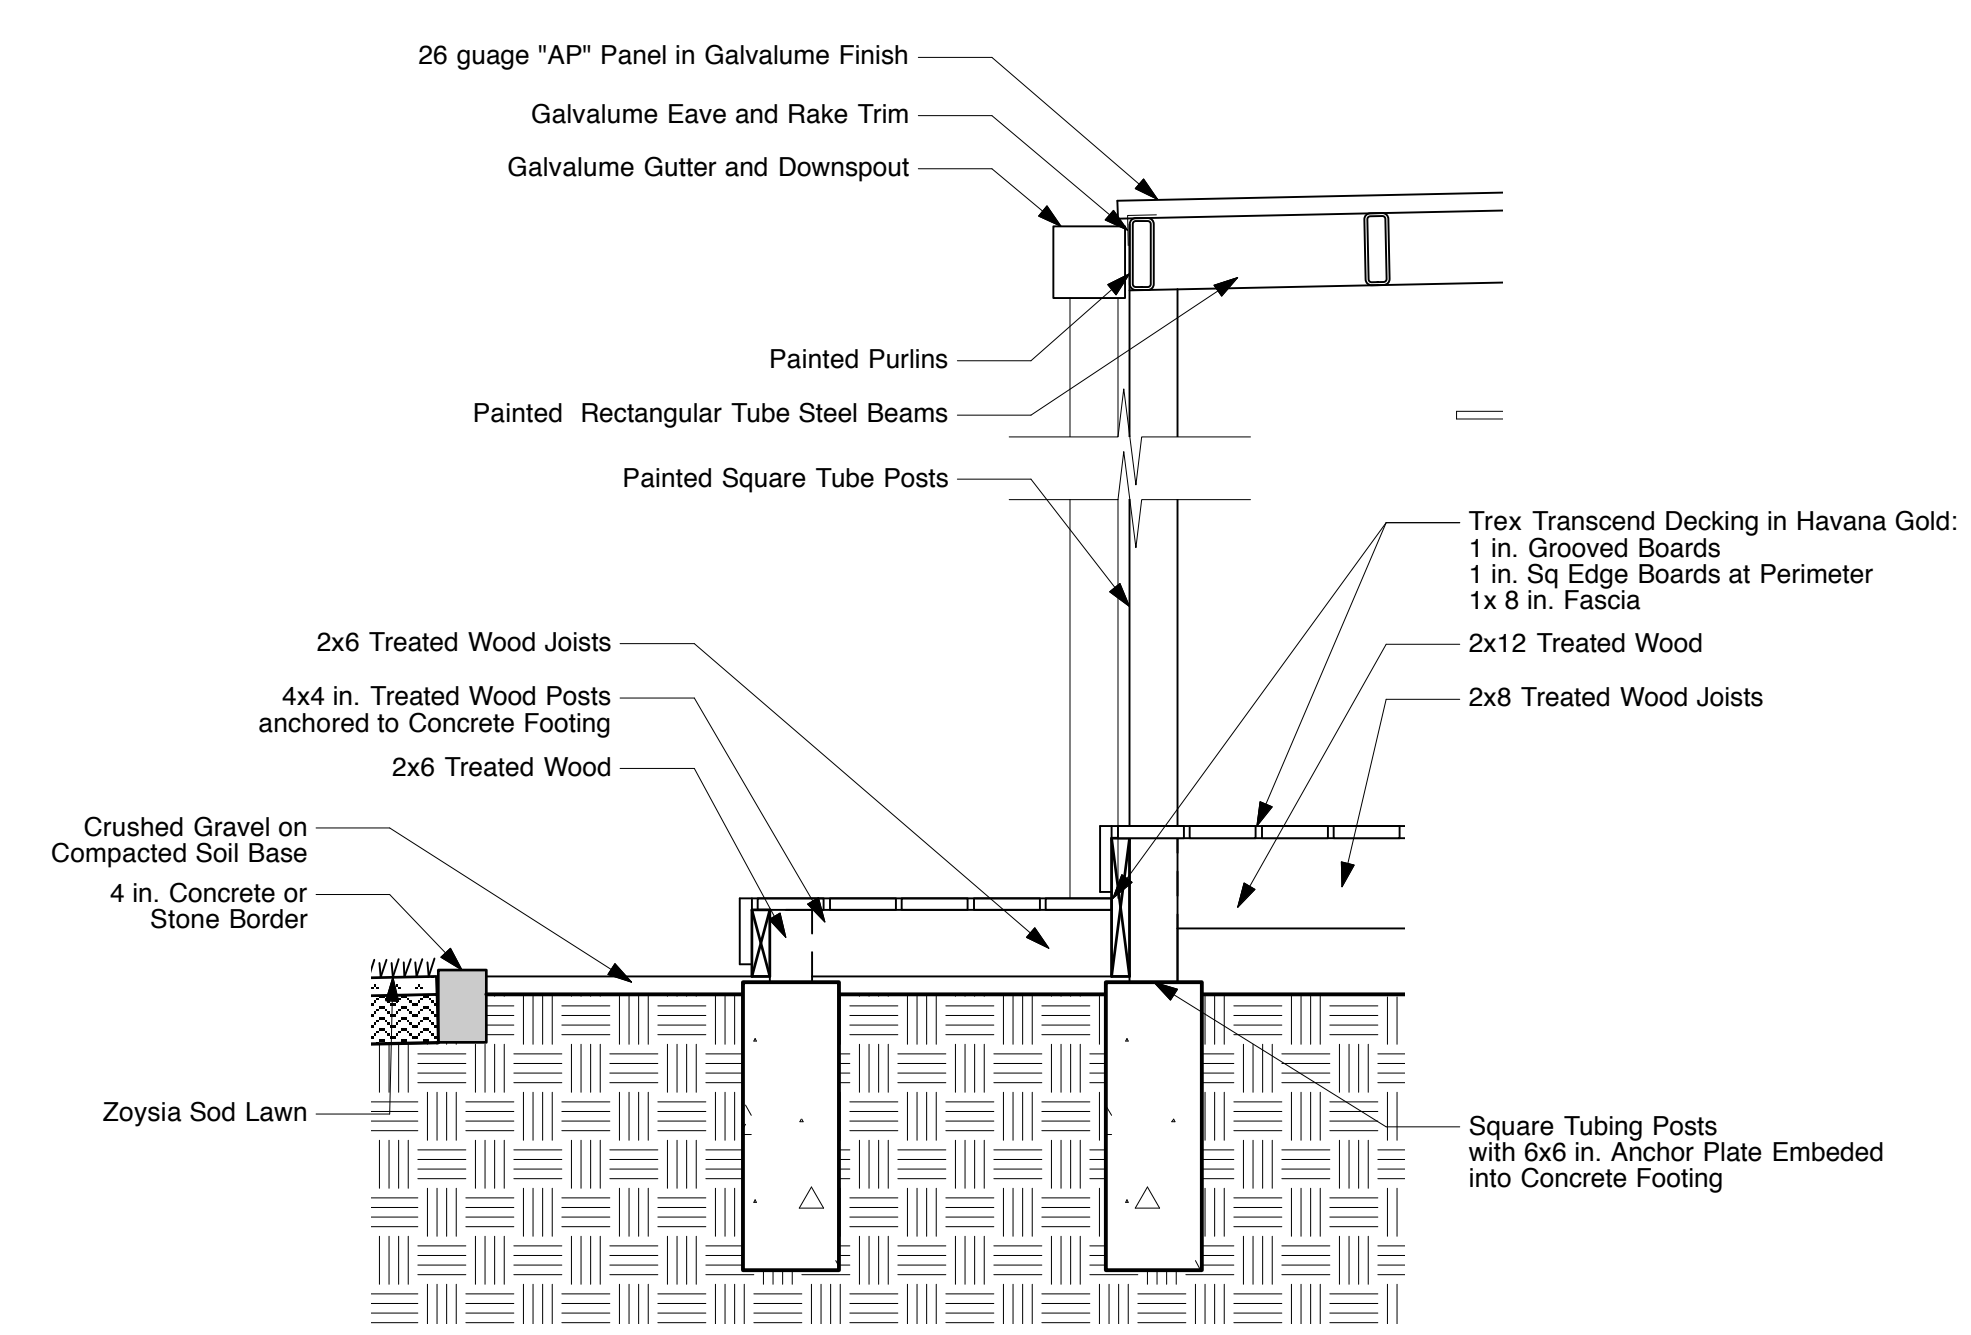

**MEP & Structural**

**M&S Engineering**  
 376 Landa Street  
 New Braunfels, TX 78130  
 (830) 629-2988

Sheet Content:

Site Plan - Demolition  
 Site Plan - New  
 Site Details

Scale: As Noted

**A1.0**

**16 Covered Deck Detail**  
 Scale: 3/4" = 1'-0"

**12 Gate Detail**  
 Scale: 1/2" = 1'-0"

**08 Fence Detail**  
 Scale: 1/2" = 1'-0"

**04 Fence Detail**  
 Scale: 1/2" = 1'-0"

**14 Covered Deck & Landscape Detail**  
 Scale: 3/4" = 1'-0"

**13 Deck & Landscape Section**  
 Scale: 1/4" = 1'-0"

**03 Site Plan-New**  
 Scale: 1/8" = 1'-0"

**01 Site Plan-Demolition**  
 Scale: 1/8" = 1'-0"