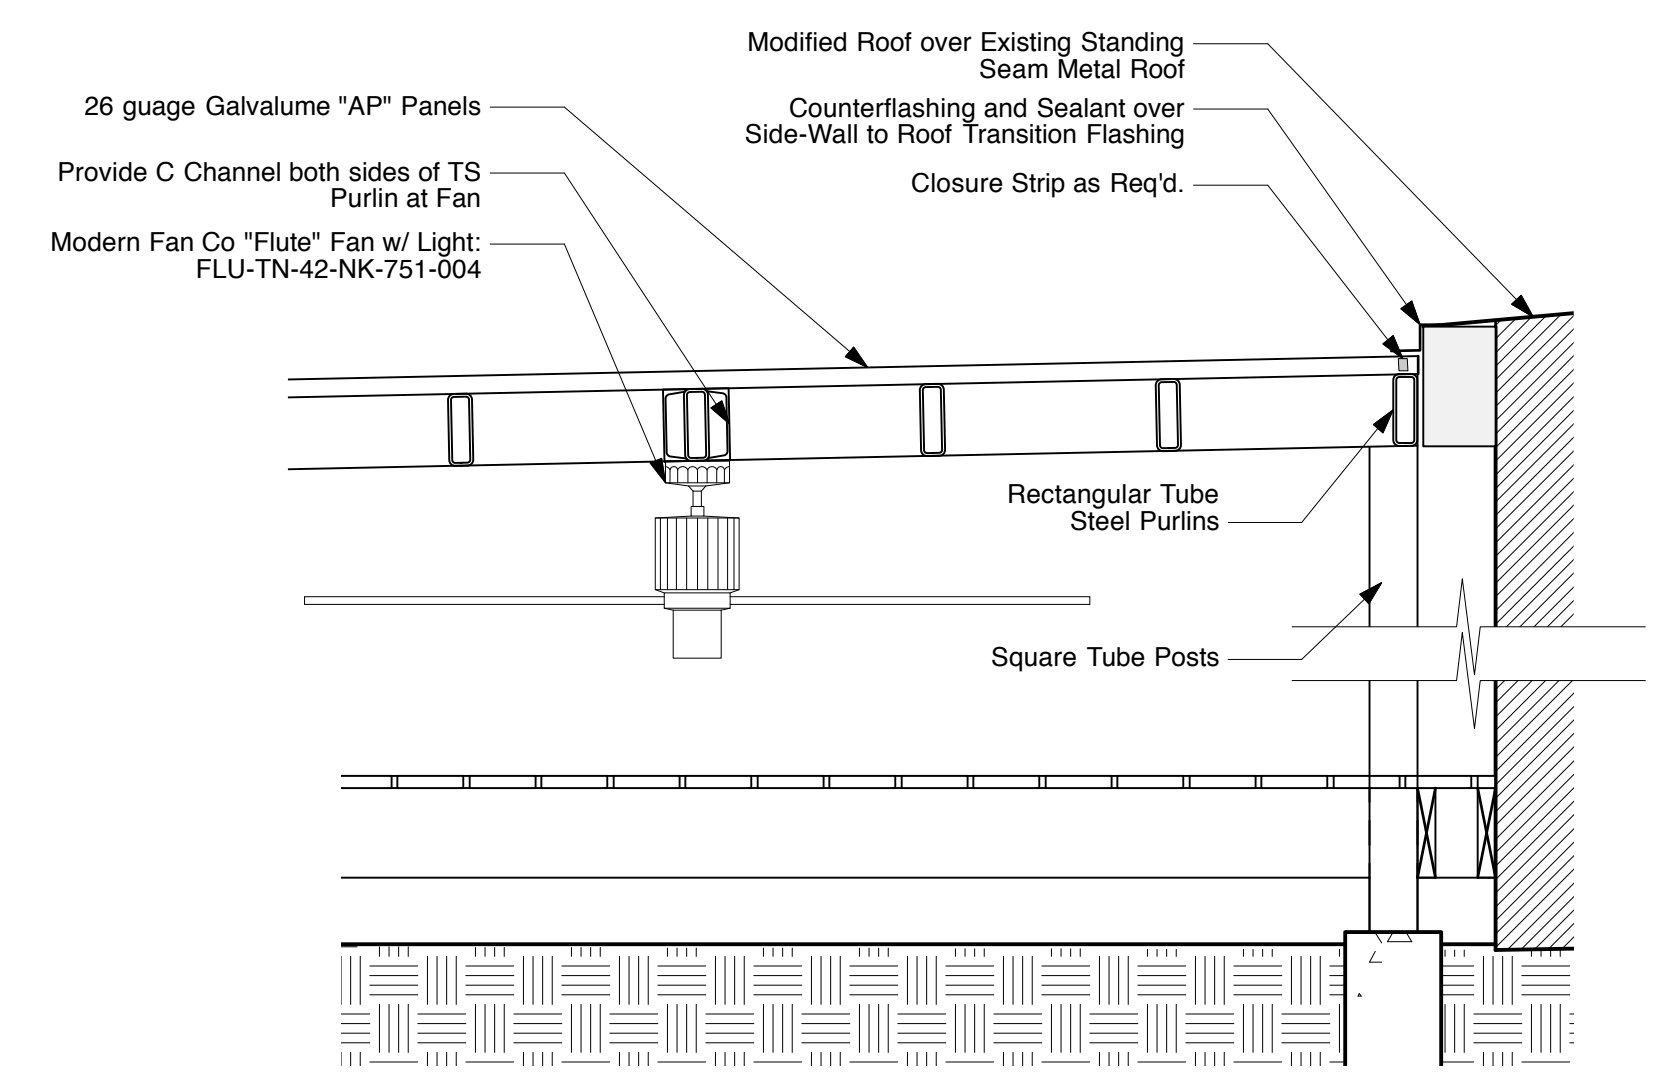

**MEP & Structural**

**M&S Engineering**  
 376 Landa Street  
 New Braunfels, TX 78130  
 (830) 629-2988

Sheet Content:

Site Plan - Demolition  
 Site Plan - New  
 Site Details

Scale: As Noted

**A1.0**

**16 Covered Deck Detail**  
 Scale: 3/4" = 1'-0"

**12 Gate Detail**  
 Scale: 1/2" = 1'-0"

**08 Fence Detail**  
 Scale: 1/2" = 1'-0"

**04 Fence Detail**  
 Scale: 1/2" = 1'-0"

**14 Covered Deck & Landscape Detail**  
 Scale: 3/4" = 1'-0"

**13 Deck & Landscape Section**  
 Scale: 1/4" = 1'-0"

**03 Site Plan-New**  
 Scale: 1/8" = 1'-0"

**01 Site Plan-Demolition**  
 Scale: 1/8" = 1'-0"