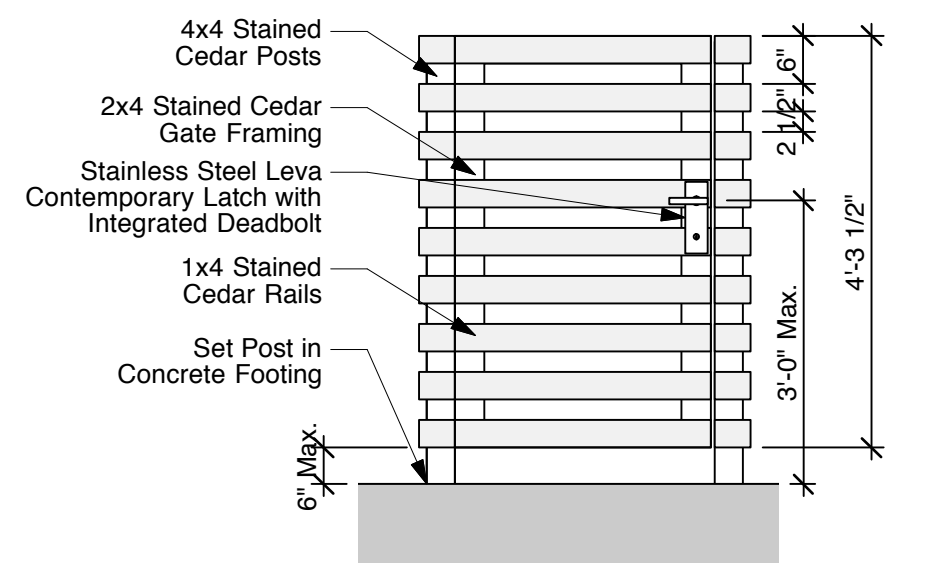

**MEP & Structural**

**M&S Engineering**  
 376 Landa Street  
 New Braunfels, TX 78130  
 (830) 629-2988

Sheet Content:

Site Plan - Demolition  
 Site Plan - New  
 Site Details

Scale: As Noted

**A1.0**

**16 Covered Deck Detail**  
 Scale: 3/4" = 1'-0"

**12 Gate Detail**  
 Scale: 1/2" = 1'-0"

**08 Fence Detail**  
 Scale: 1/2" = 1'-0"

**04 Fence Detail**  
 Scale: 1/2" = 1'-0"

**14 Covered Deck & Landscape Detail**  
 Scale: 3/4" = 1'-0"

**13 Deck & Landscape Section**  
 Scale: 1/4" = 1'-0"

**03 Site Plan-New**  
 Scale: 1/8" = 1'-0"

**01 Site Plan-Demolition**  
 Scale: 1/8" = 1'-0"