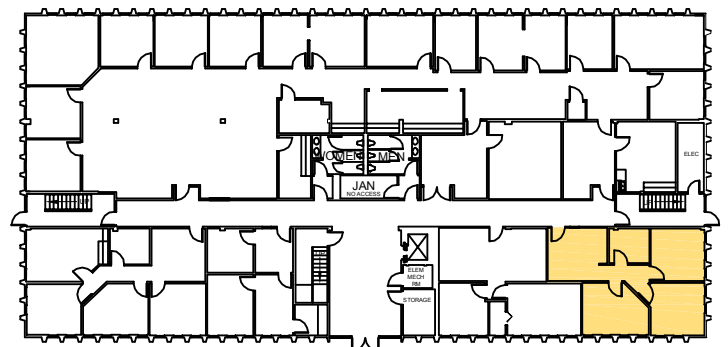

911 SF

Steve Butler  
 Engel Realty  
 951 18th Street South, Suite 200  
 Birmingham, AL 35205  
 Phone: (205) 939-8217  
 Fax: (205) 939-6817

*Disclaimer: The above floor plan is not to scale. The available space shown is believed to be correct but is subject to change.*