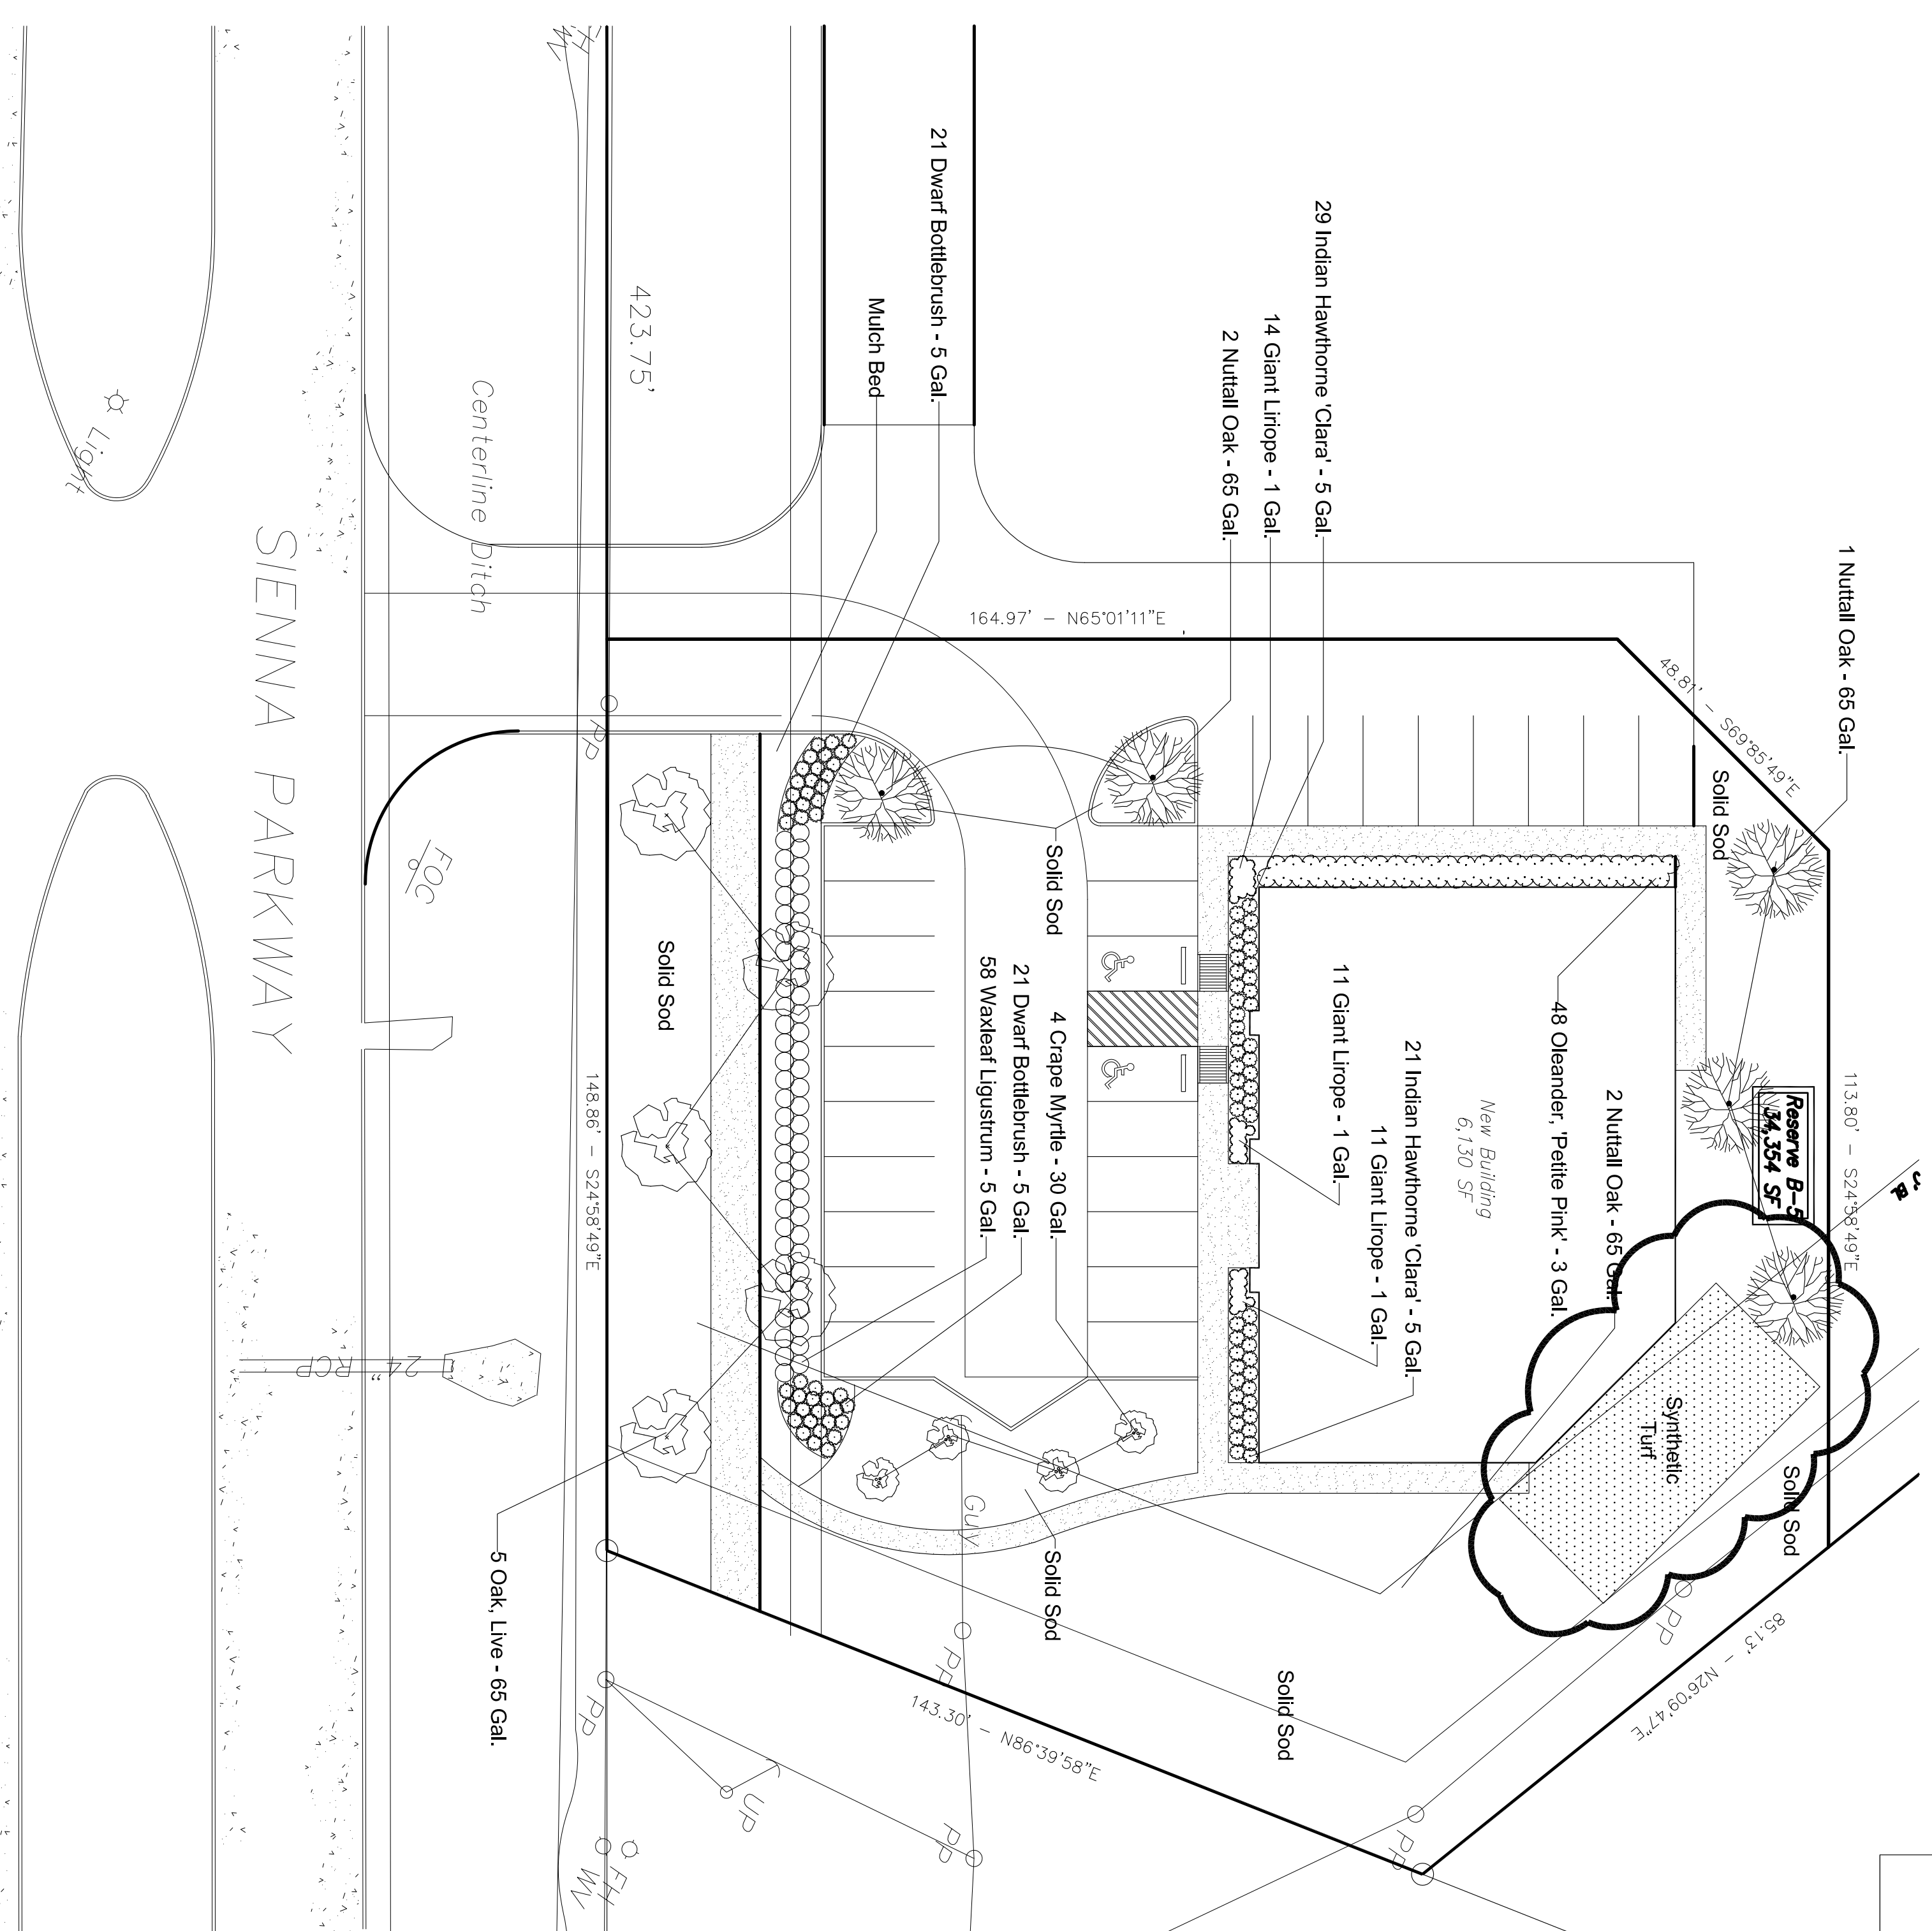

Qty	Symbol	Botanical Name / Common Name	Plant Size
5		Quercus nuttallii Nuttall Oak	65 Gal. min. 3" caliper
4		Lagerstroemia indica Crape Myrtle	30 Gal. 10-12 height
5		Quercus virginiana Oak, Live	65 Gal. min. 3" caliper

Qty	Symbol	Common Name	Plant Size
42		Callisemon chinensis "little john"	- 5 Gal.
50		Raphipleyis indica "clare"	- 5 Gal.
48		Nerium oleander Oleander, "Pettie Pink"	- 3 Gal.
58		Ligustrum japonicum Waxleaf Ligustrum	- 5 Gal.
0		Liriodendron muscari Liriodendron	- 1 Gal.
36		Ophiopogon japonicus Giant Liriodendron	- 1 Gal.

*Common Bermuda Solid Sod

A LANDSCAPE PLAN
SCALE: 1" = 20'

C TREE PLANTING DETAIL
N.T.S.

B SHRUB PLANTING DETAIL
N.T.S.

GREENSCAPE ASSOCIATES
P.O. Box 751 77471
Rosenberg, Texas 77471
tel: 281.341.9975
fax: 281.341.15419
www.greencapesociates.com

Copyright 2015
GreenScope Associates, LLC
All Rights Reserved

Project #: 02.06.15
Date:
Drawn:
Checked:
Revisions:
Sheet:

L1.01
Landscape Plan