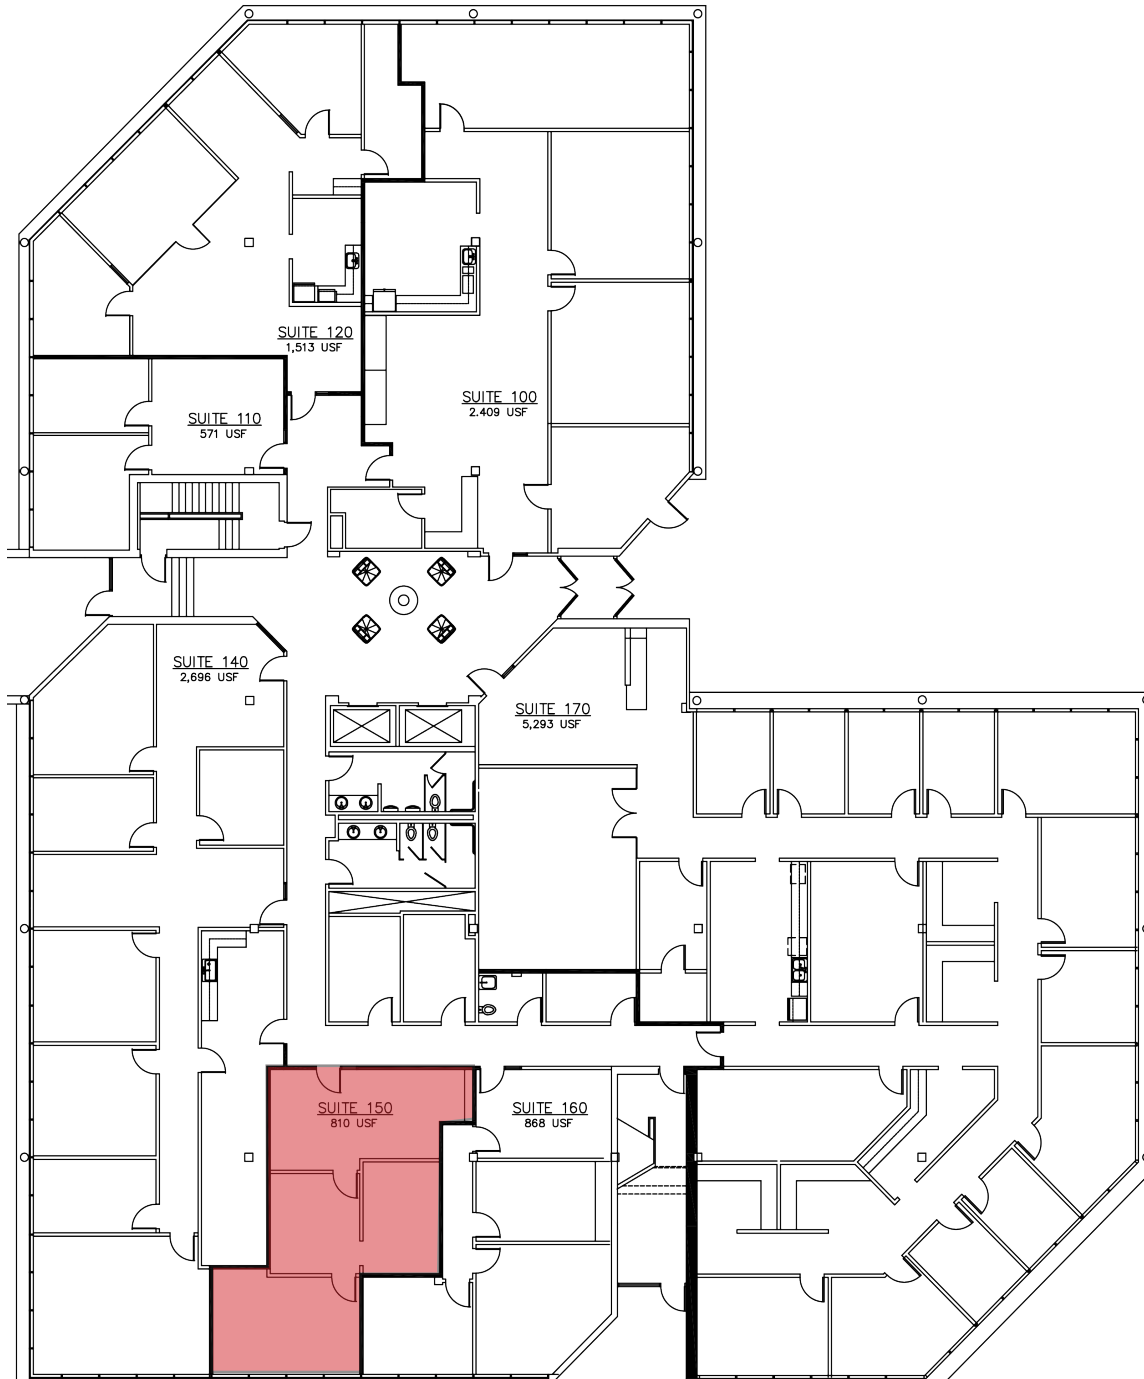

Two Broadway Executive Park

205 NW 63rd St, Oklahoma City, OK 73116

Suite 150

Call Nick Bentley 405.408.5428 or Ian Sioux 405.659.6782

nbentley@wiginprop.com | iansioux@wiginprop.com