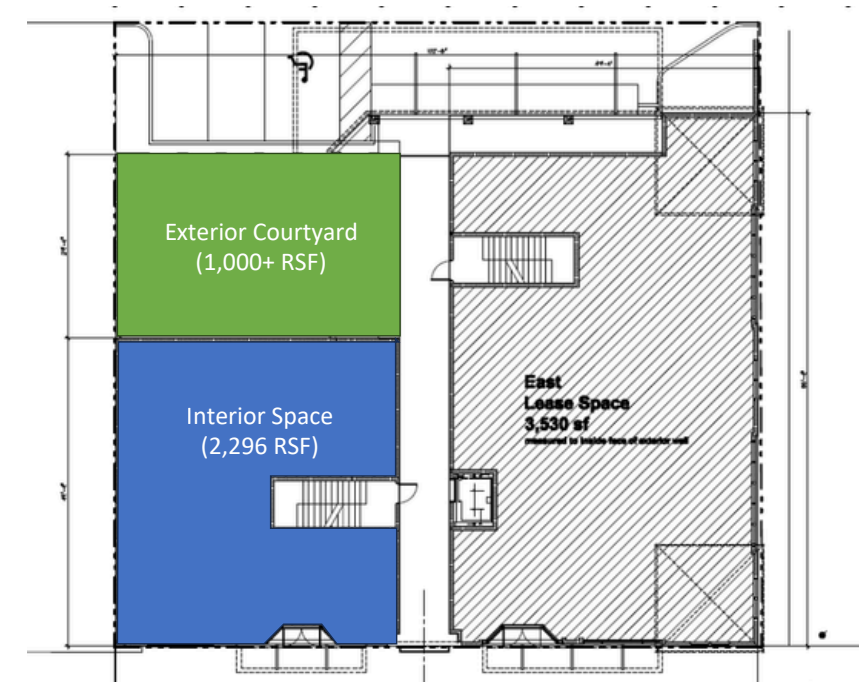

Ground Floor Plan