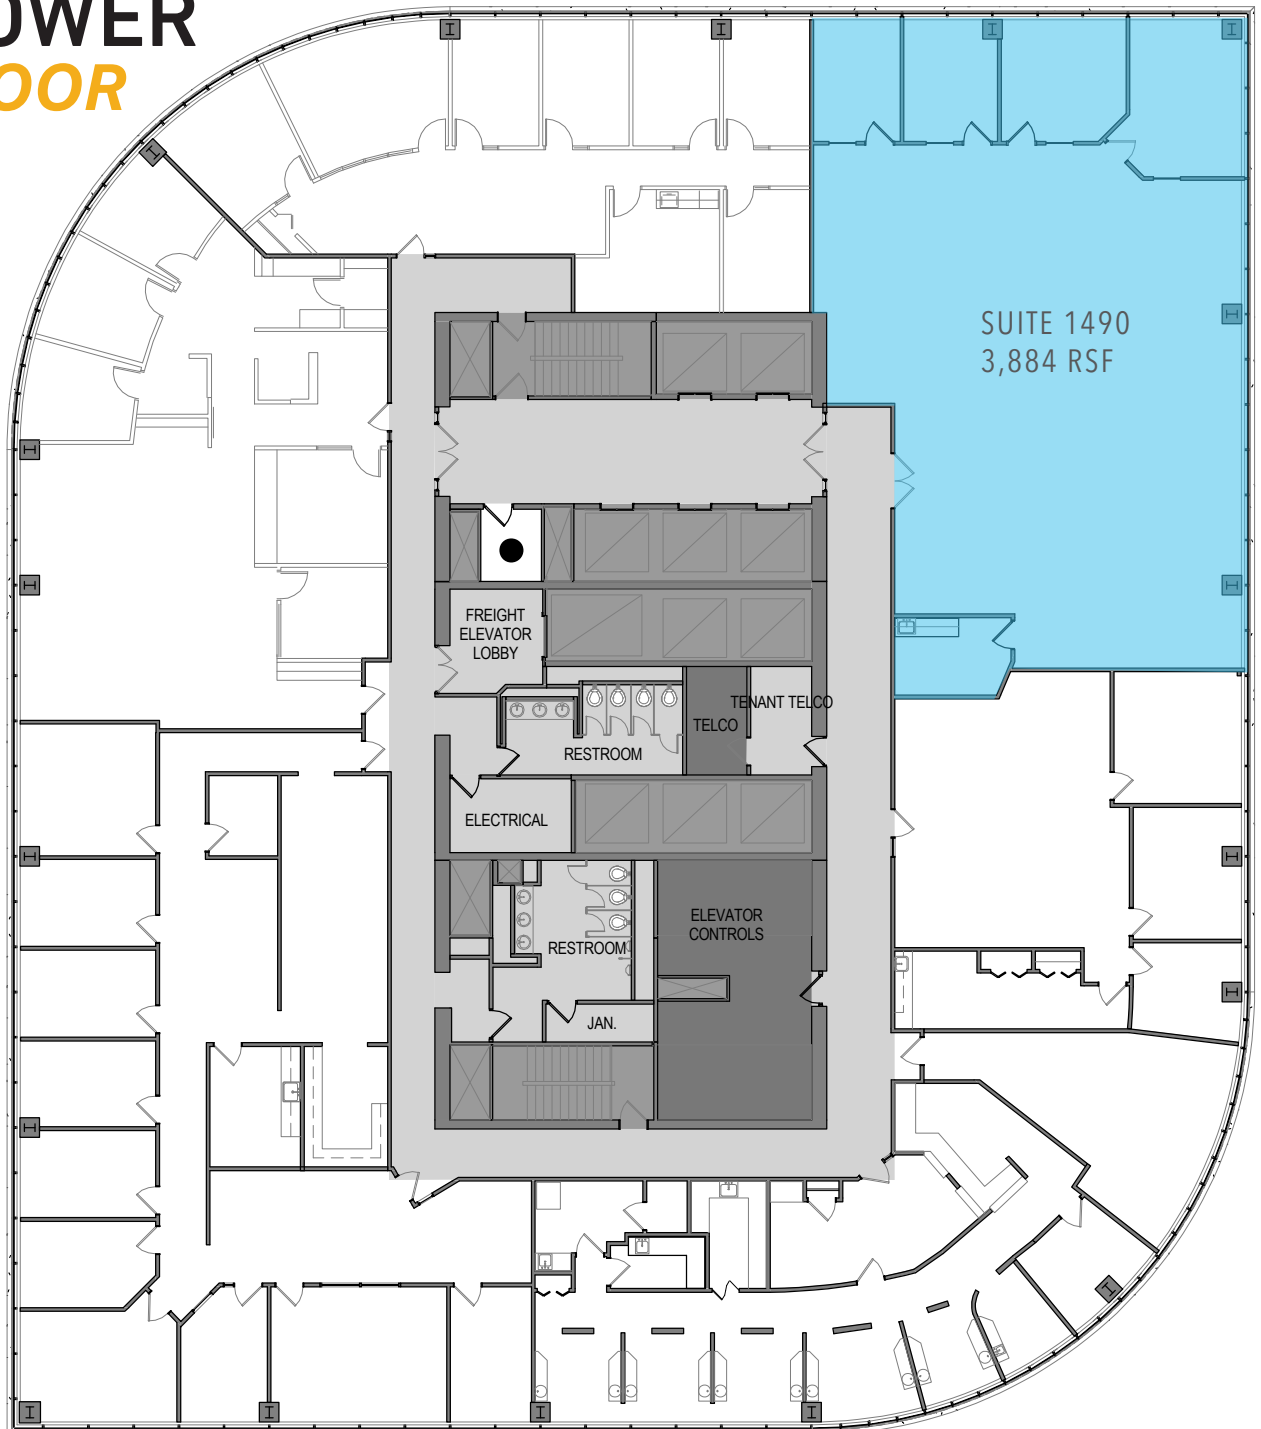

FIFTH STREET TOWERS

150 TOWER 14TH FLOOR

FOR LEASING INFORMATION:

Reed Christianson, SIOR
612.359.1610
reed.christianson@transwestern.com

Erin Fitzgerald Wendorf
612.359.1622
erin.wendorf@transwestern.com