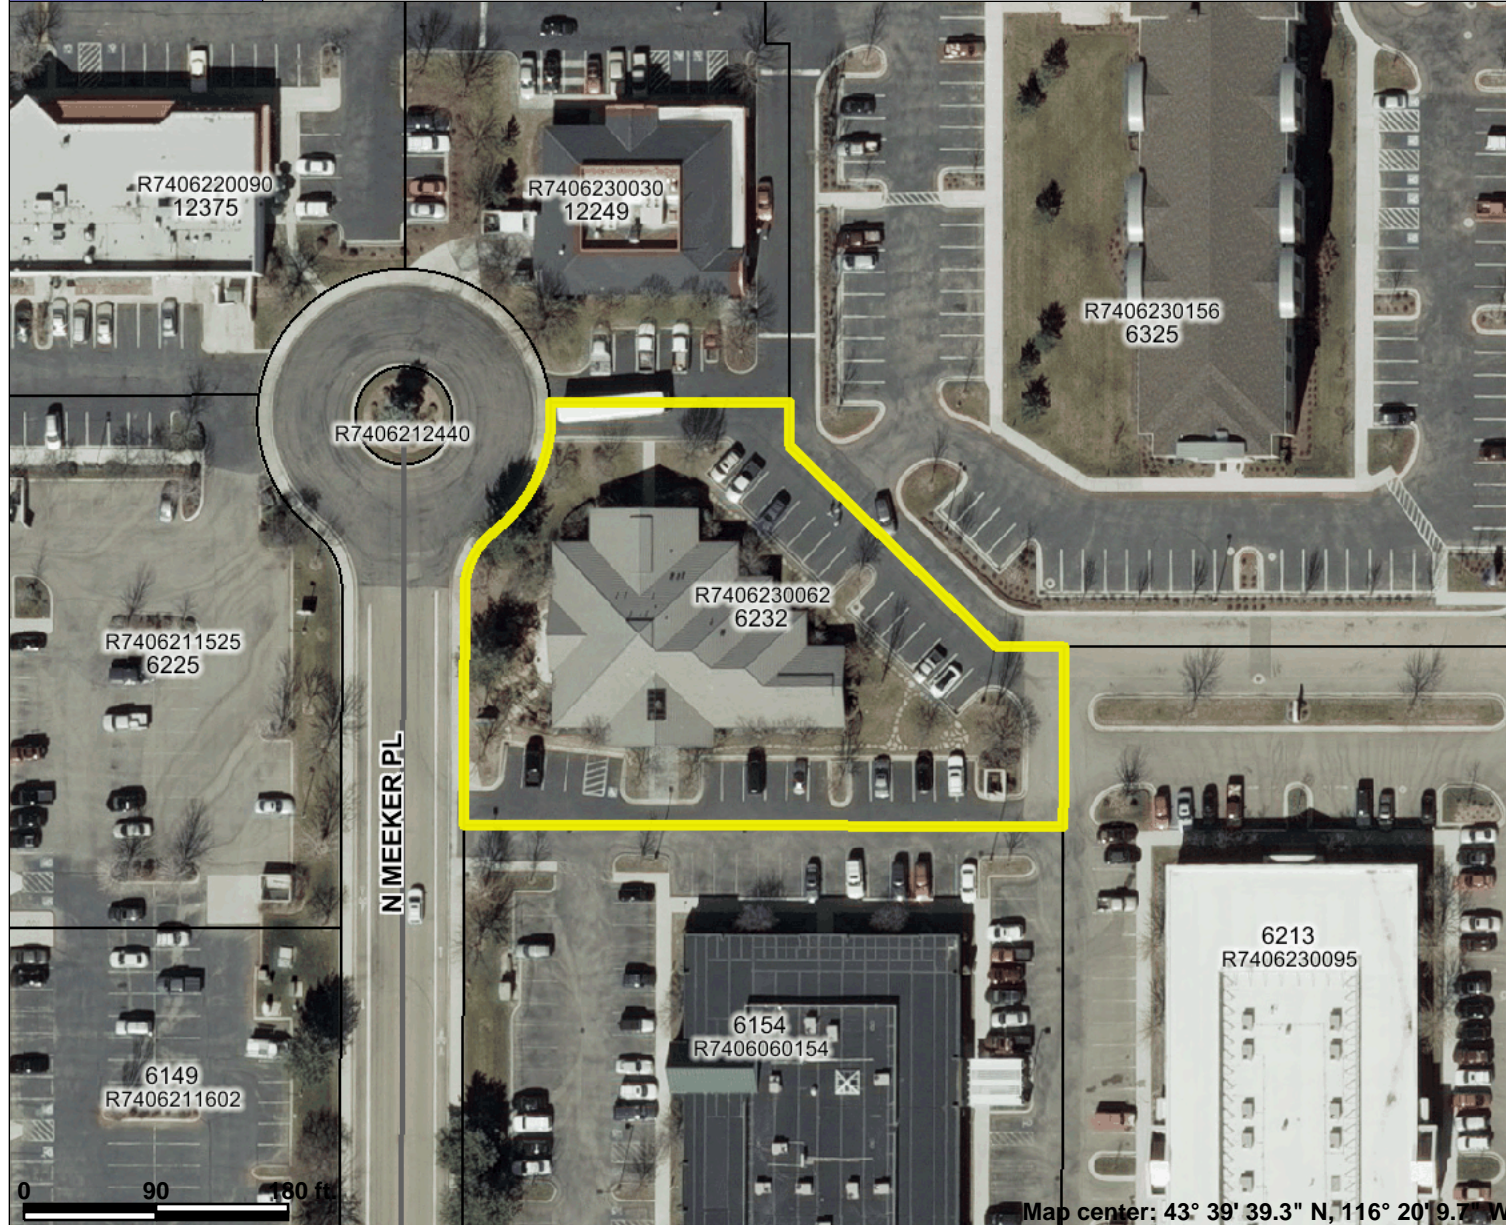

Close up Aerial / 6200 Meeker

Legend

Major Streets

- MINOR ARTERIAL
- MAJOR COLLECTOR
- SECTION
- PRINCIPAL ARTERIAL
- INTERSTATE
- Other

Minor Streets

- LOCAL
- PARKS
- PRIVATE
- RESIDENTIAL
- Other

Street Names (minor)

Addresses

- Parcels
- Ada-OQ2010

Parks

City Limits

- Kuna
- Boise
- Garden City
- Eagle
- Star
- Meridian

N

Scale: 1:1,571

0 90 180 ft

Map center: 43° 39' 39.3" N, 116° 20' 9.7" W

This map is a user generated static output from an Internet mapping site and is for general reference only. Data layers that appear on this map may or may not be accurate, current, or otherwise reliable. THIS MAP IS NOT TO BE USED FOR NAVIGATION.