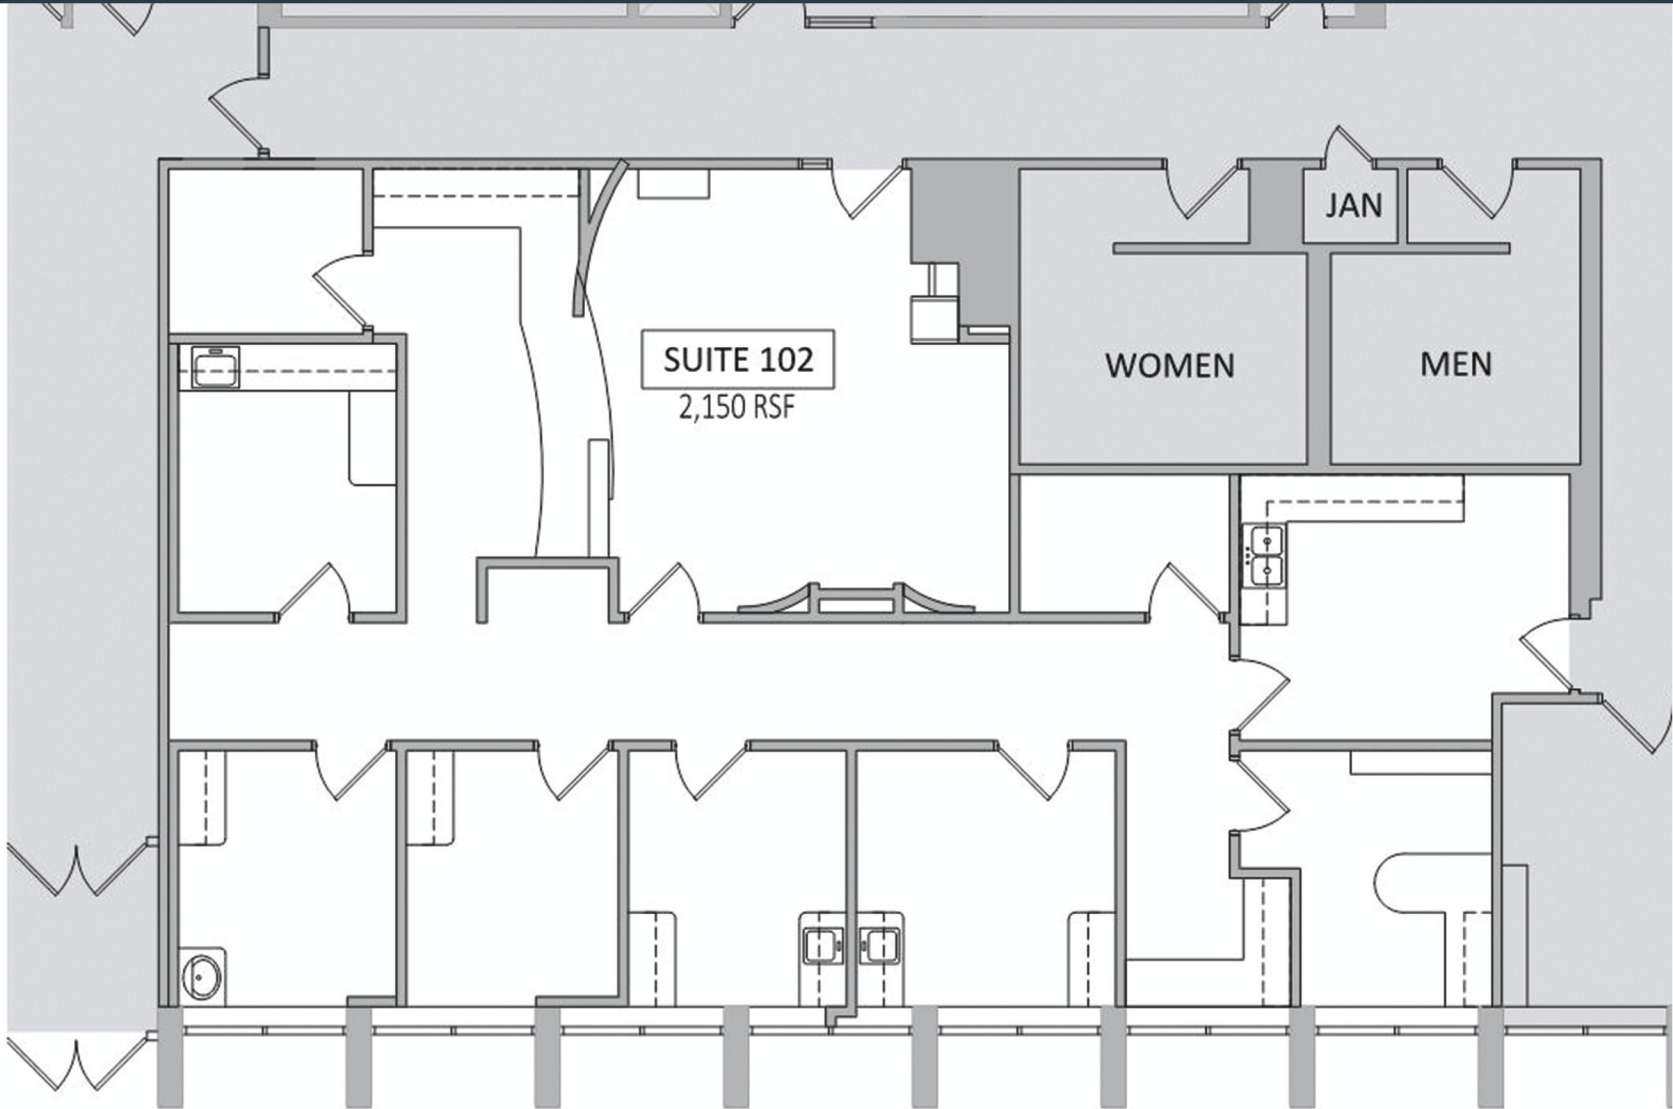

# EDINA PROFESSIONAL BUILDING ♦ FOR LEASE ♦ SUITE 102

7250 France Avenue South ♦ Edina, MN

**WAYNE KUYKENDALL**

(952) 767-2839

[wayne.kuykendall@frauenshuh.com](mailto:wayne.kuykendall@frauenshuh.com)

**FRAUENSHUH**