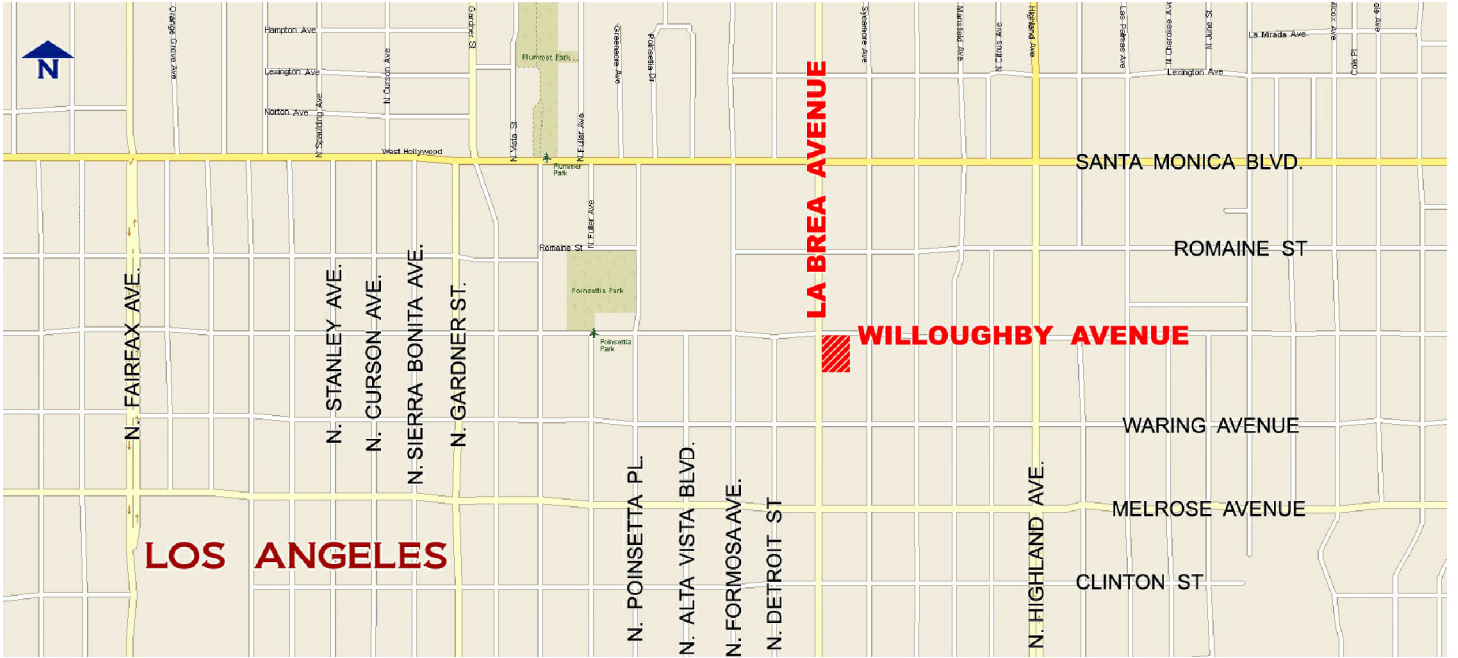

POTENTIAL AVAILABLE SIZES: 18,450 S.F.

VICINITY MAP

SITE PLAN

The information contained herein has been obtained from sources we deem reliable. We have no reason to doubt its accuracy but we make no representations or warranties, expressed or implied, as to the accuracy of the information. The site plan is only an illustration, no representation is being made that specific tenants will occupy the center, and the center is subject to change from time to time by the landlord. References to square footage or age are approximate. Lessees must verify the information by their own sources.