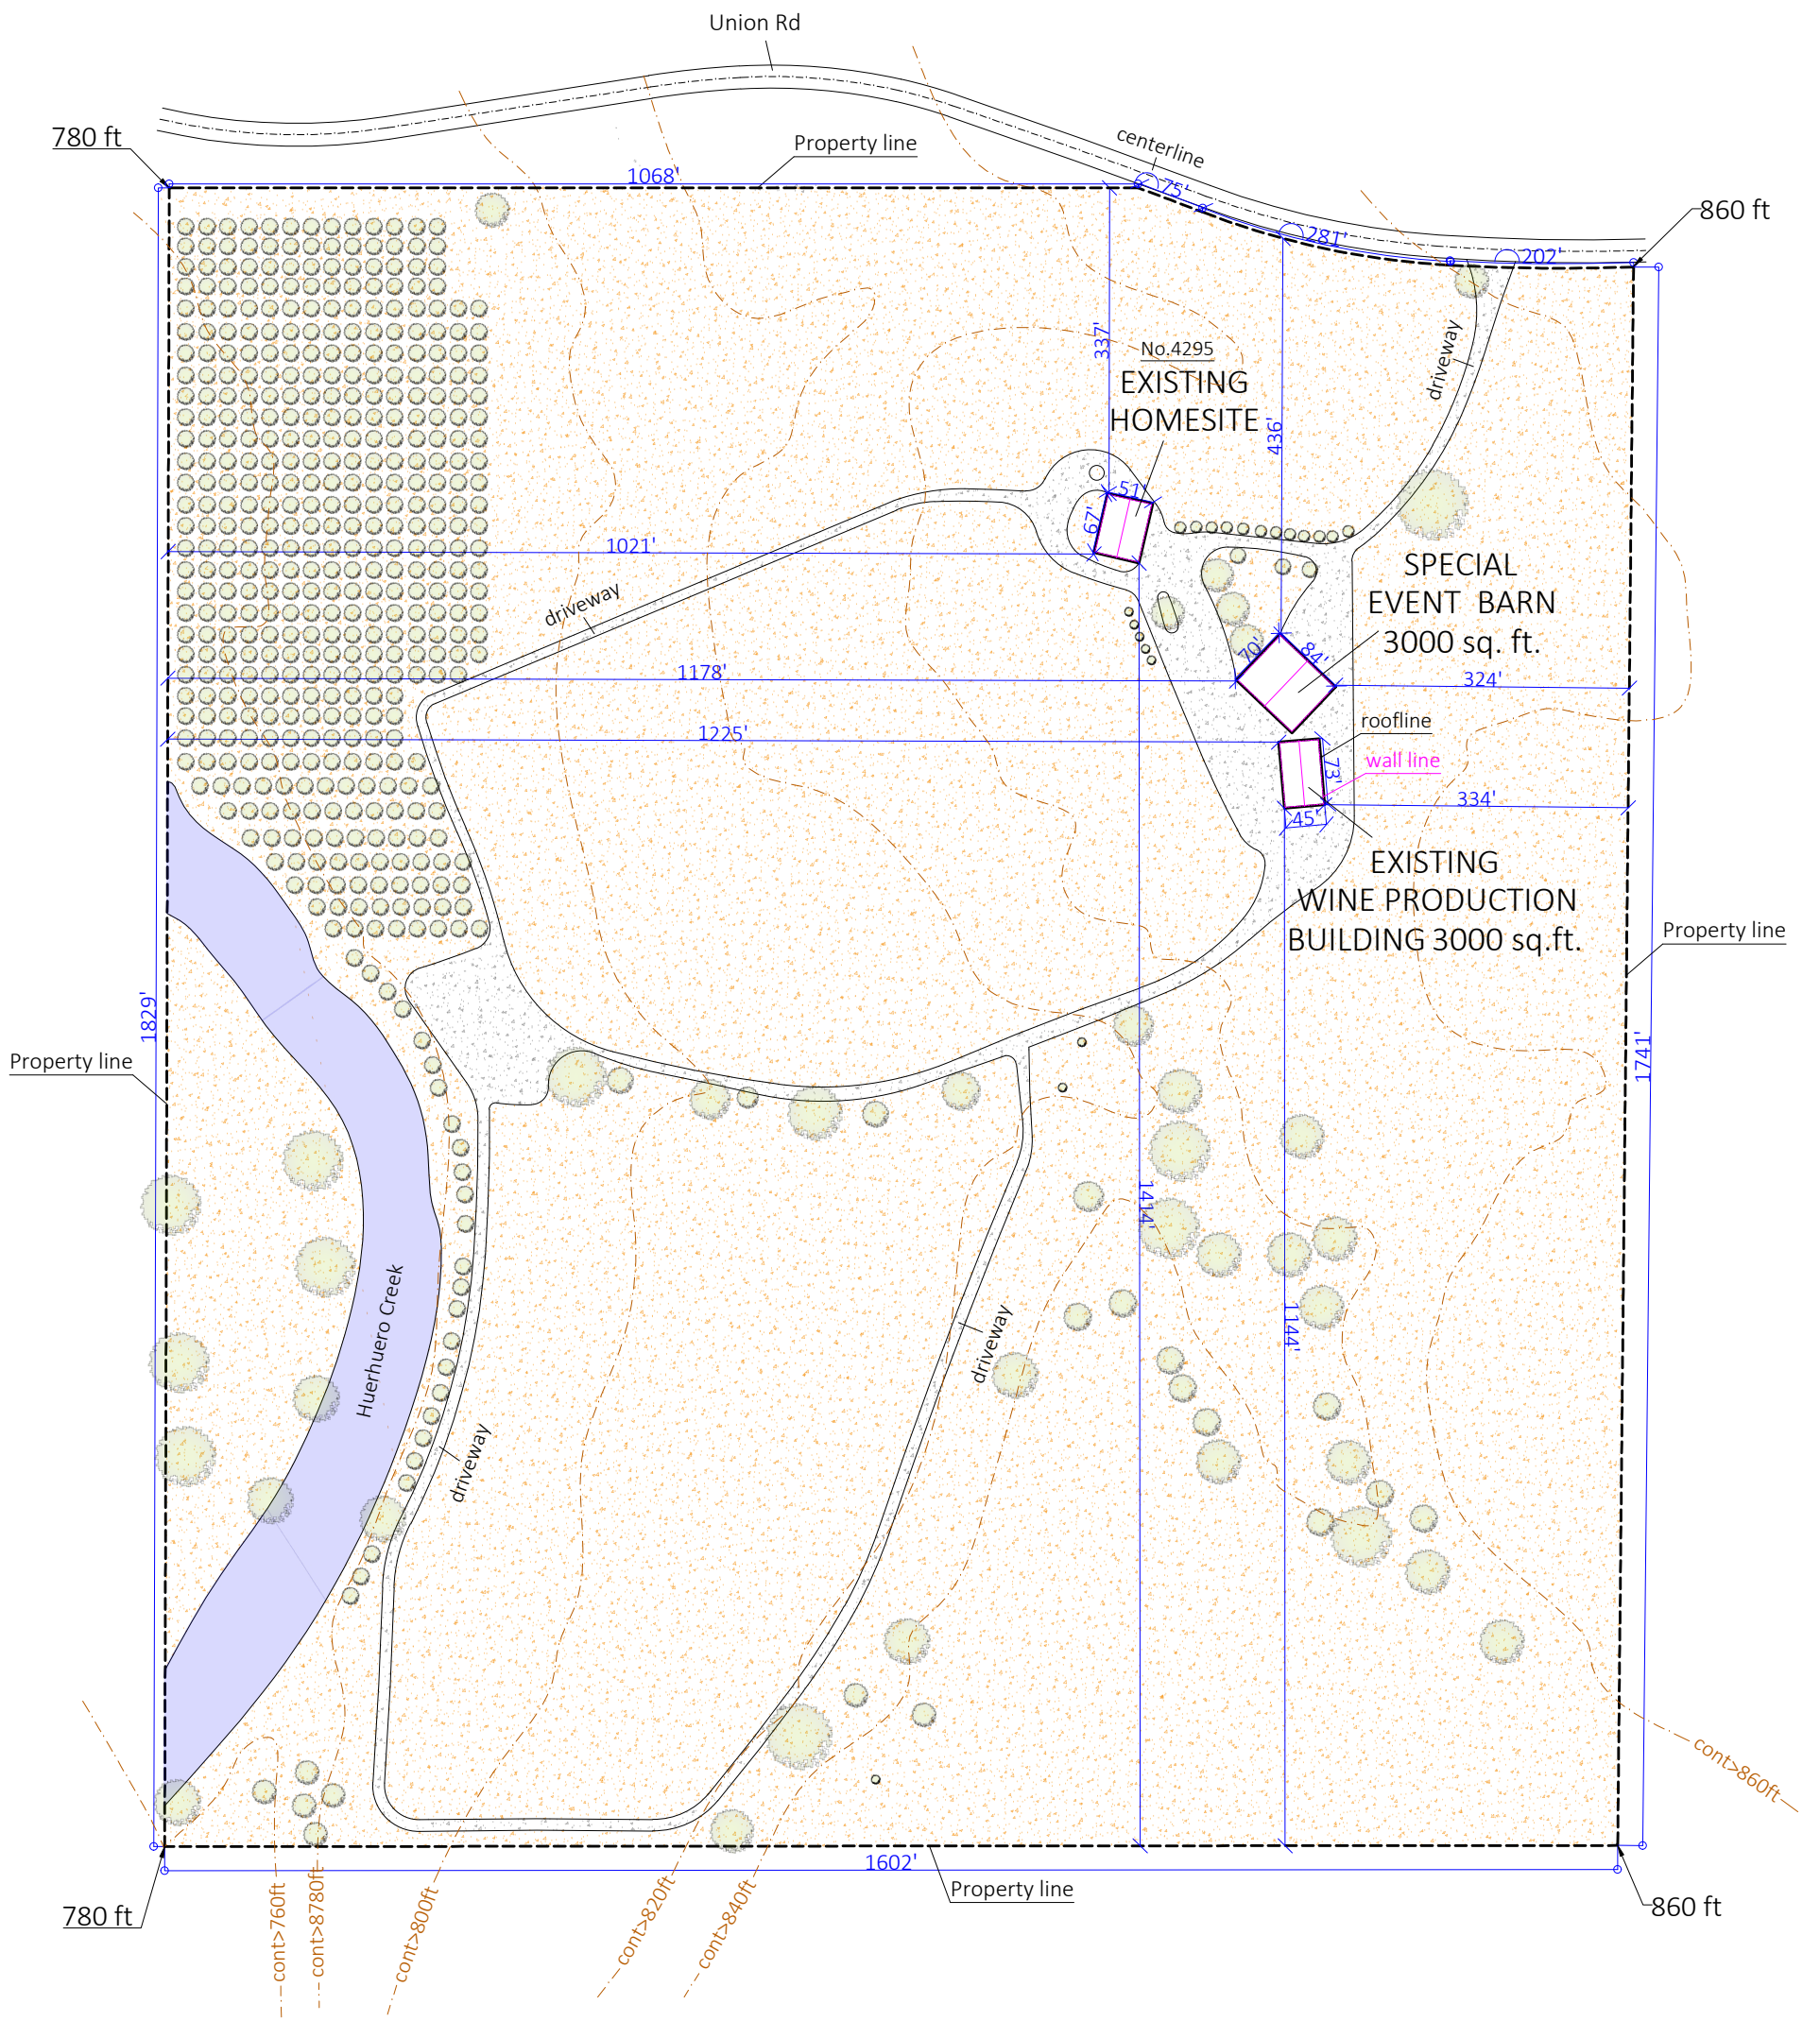

SITE PLAN

4295 Union Rd

Paso Robles, CA 93446

Parcel ID: 020-161-007

Lot area: 62.71 Acres

Paper Size: 11"x17"

scale 1"=200'

Disclaimer

This is not a Legal Survey, nor is it intended to be or replace one.

These measurements are approximate and are for illustrative purposes only.

This work product represents only generalized location of features, objects or boundaries and should not be relied upon as being legally authoritative for the precise location of any feature, objects or boundary.