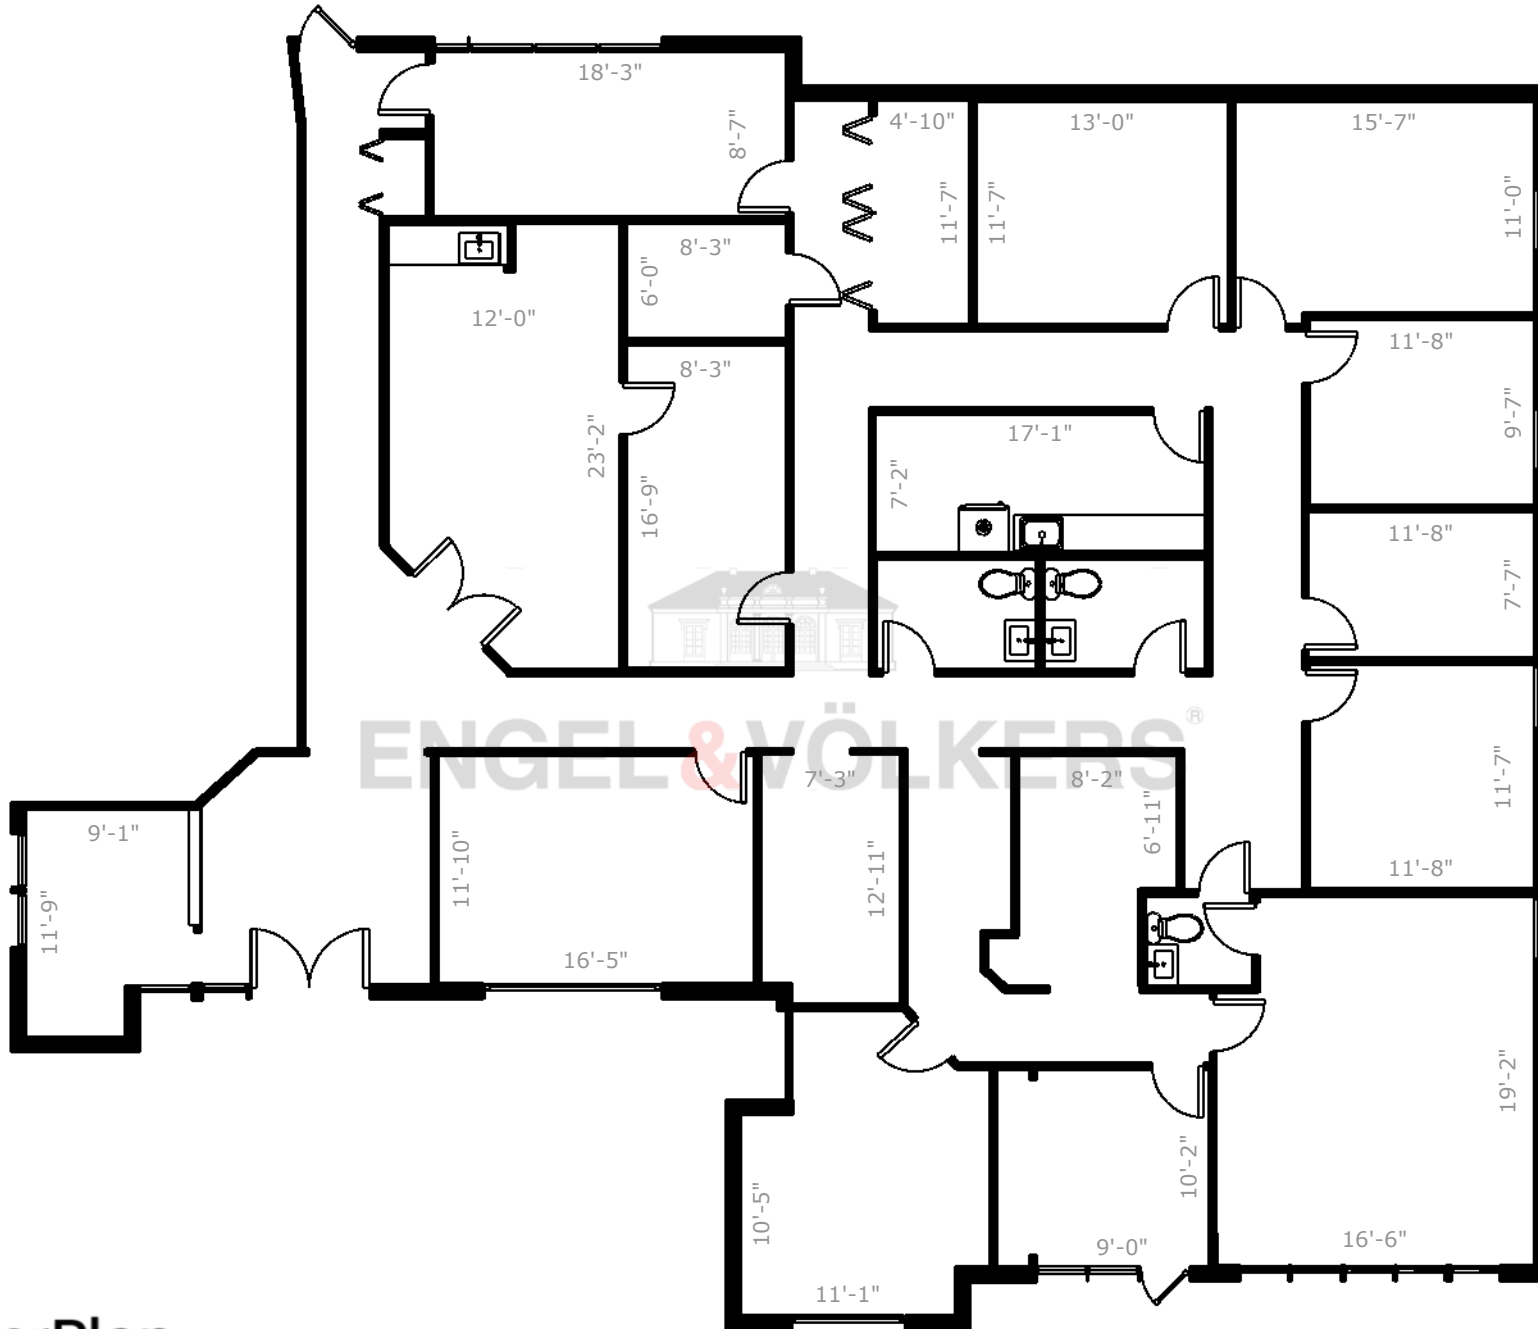

611 Druid Rd

Clearwater, FL 33756

FEET 5' 10' 20' 30'

SCALE: 10' = 1"

ENGEL & VÖLKERS®

FloorPlanNinja.com

DISCLAIMER: THIS FLOORPLAN IS PROVIDED WITHOUT WARRANTY OF ANY KIND. FLOOR PLAN NINJA DISCLAIMS ANY WARRANTY INCLUDING, WITHOUT LIMITATION, SATISFACTORY OR ACCURACY OF DIMENSIONS. WE RESERVE THE RIGHT TO USE ALL FLOOR PLANS AND RENDERINGS FOR MARKETING PURPOSES

611 Druid Rd

Clearwater, FL 33756

5' 10' 20' 30'
FEET

SCALE: 10' = 1"

FloorPlanNinja.com