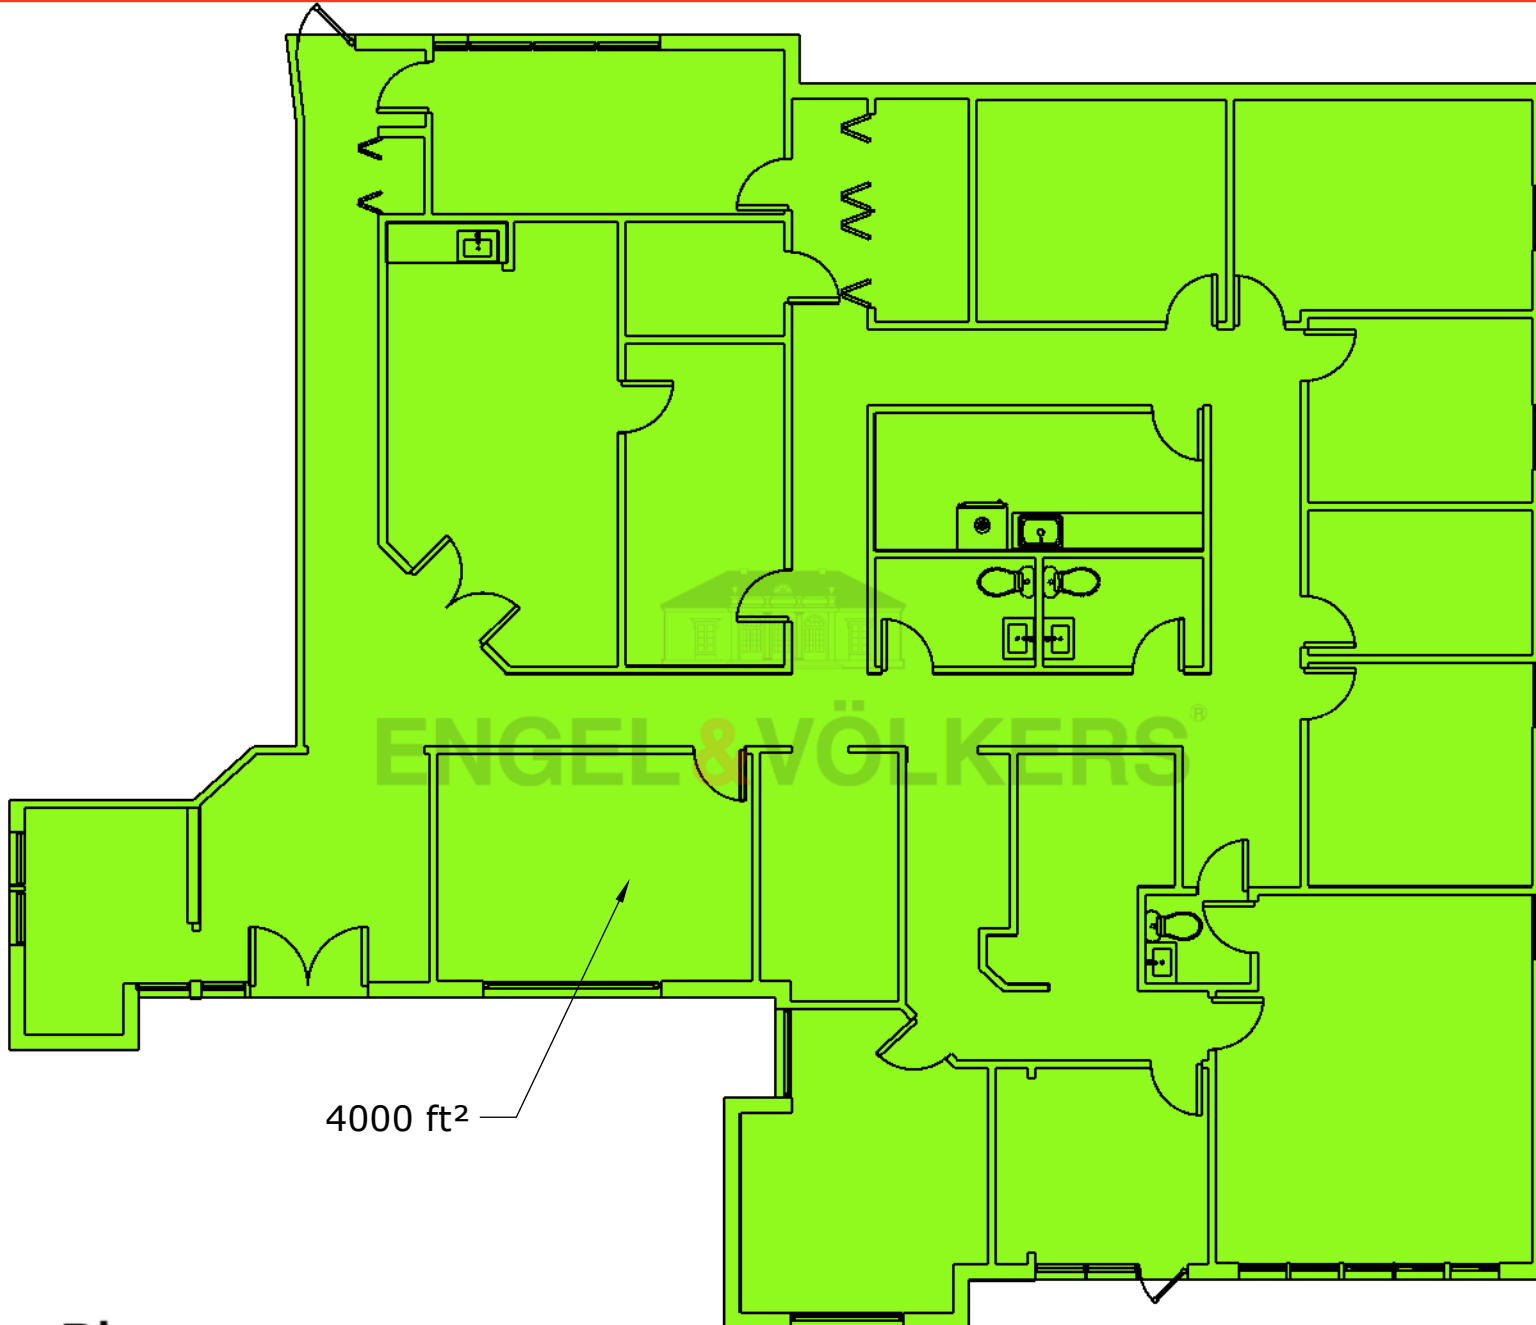

611 Druid Rd

Clearwater, FL 33756

FEET 5' 10' 20' 30'

SCALE: 10' = 1"

ENGEL & VÖLKERS®

FloorPlanNinja.com

DISCLAIMER: THIS FLOORPLAN IS PROVIDED WITHOUT WARRANTY OF ANY KIND. FLOOR PLAN NINJA DISCLAIMS ANY WARRANTY INCLUDING, WITHOUT LIMITATION, SATISFACTORY OR ACCURACY OF DIMENSIONS. WE RESERVE THE RIGHT TO USE ALL FLOOR PLANS AND RENDERINGS FOR MARKETING PURPOSES

611 Druid Rd

Clearwater, FL 33756

5' 10' 20' 30'
FEET

SCALE: 10' = 1"

FloorPlanNinja.com