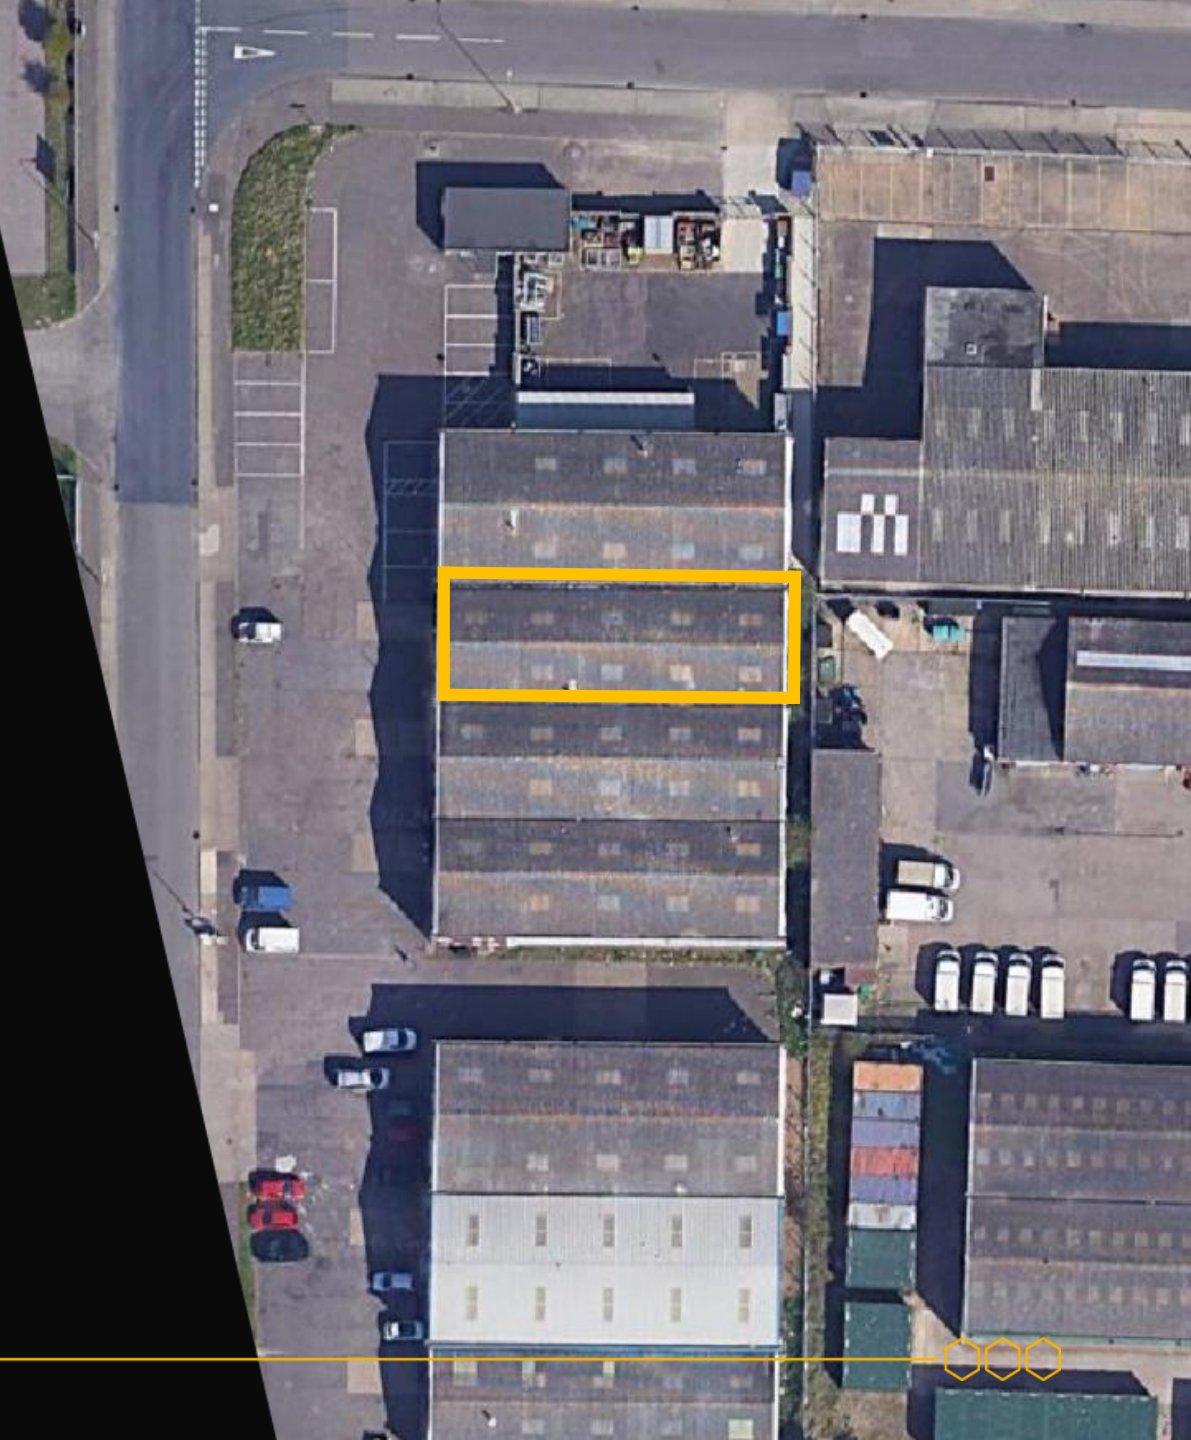

ACCOMODATION

The property comprises a terraced industrial unit of concrete portal frame construction and corrugated sheet roof.

The unit provides a good quality storage environment benefitting from 4.83m minimum eaves height.

The main access is to the front via a roller shutter door with pedestrian access adjacent. To the front of the unit there is a reception office, toilet and kitchen area on the ground floor. There is also an office, kitchen and toilet on the first floor accessed via stairs. 6 car parking spaces are provided to the front of the unit.