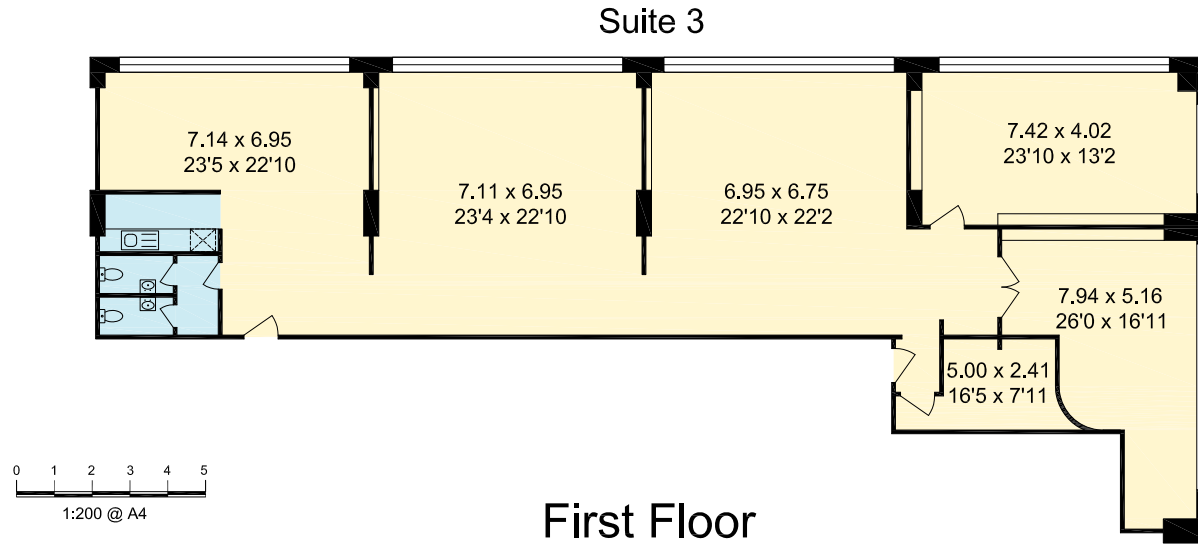

Suite 3 The Fountain Centre Imperial Wharf Lensbury Avenue, London SW6 2TW

AVAILABLE SUITE	SIZE SQ FT GIA	SIZE SQ M GIA	SIZE SQ FT NIA	SIZE SQ M NIA
SUITE 3	2413	224.17	2327	216.18

This plan is for layout purpose only - Do not scale from this plan. Whilst every care is taken in the preparation of this plan, please check all dimensions, shapes before making any decisions reliant upon them.