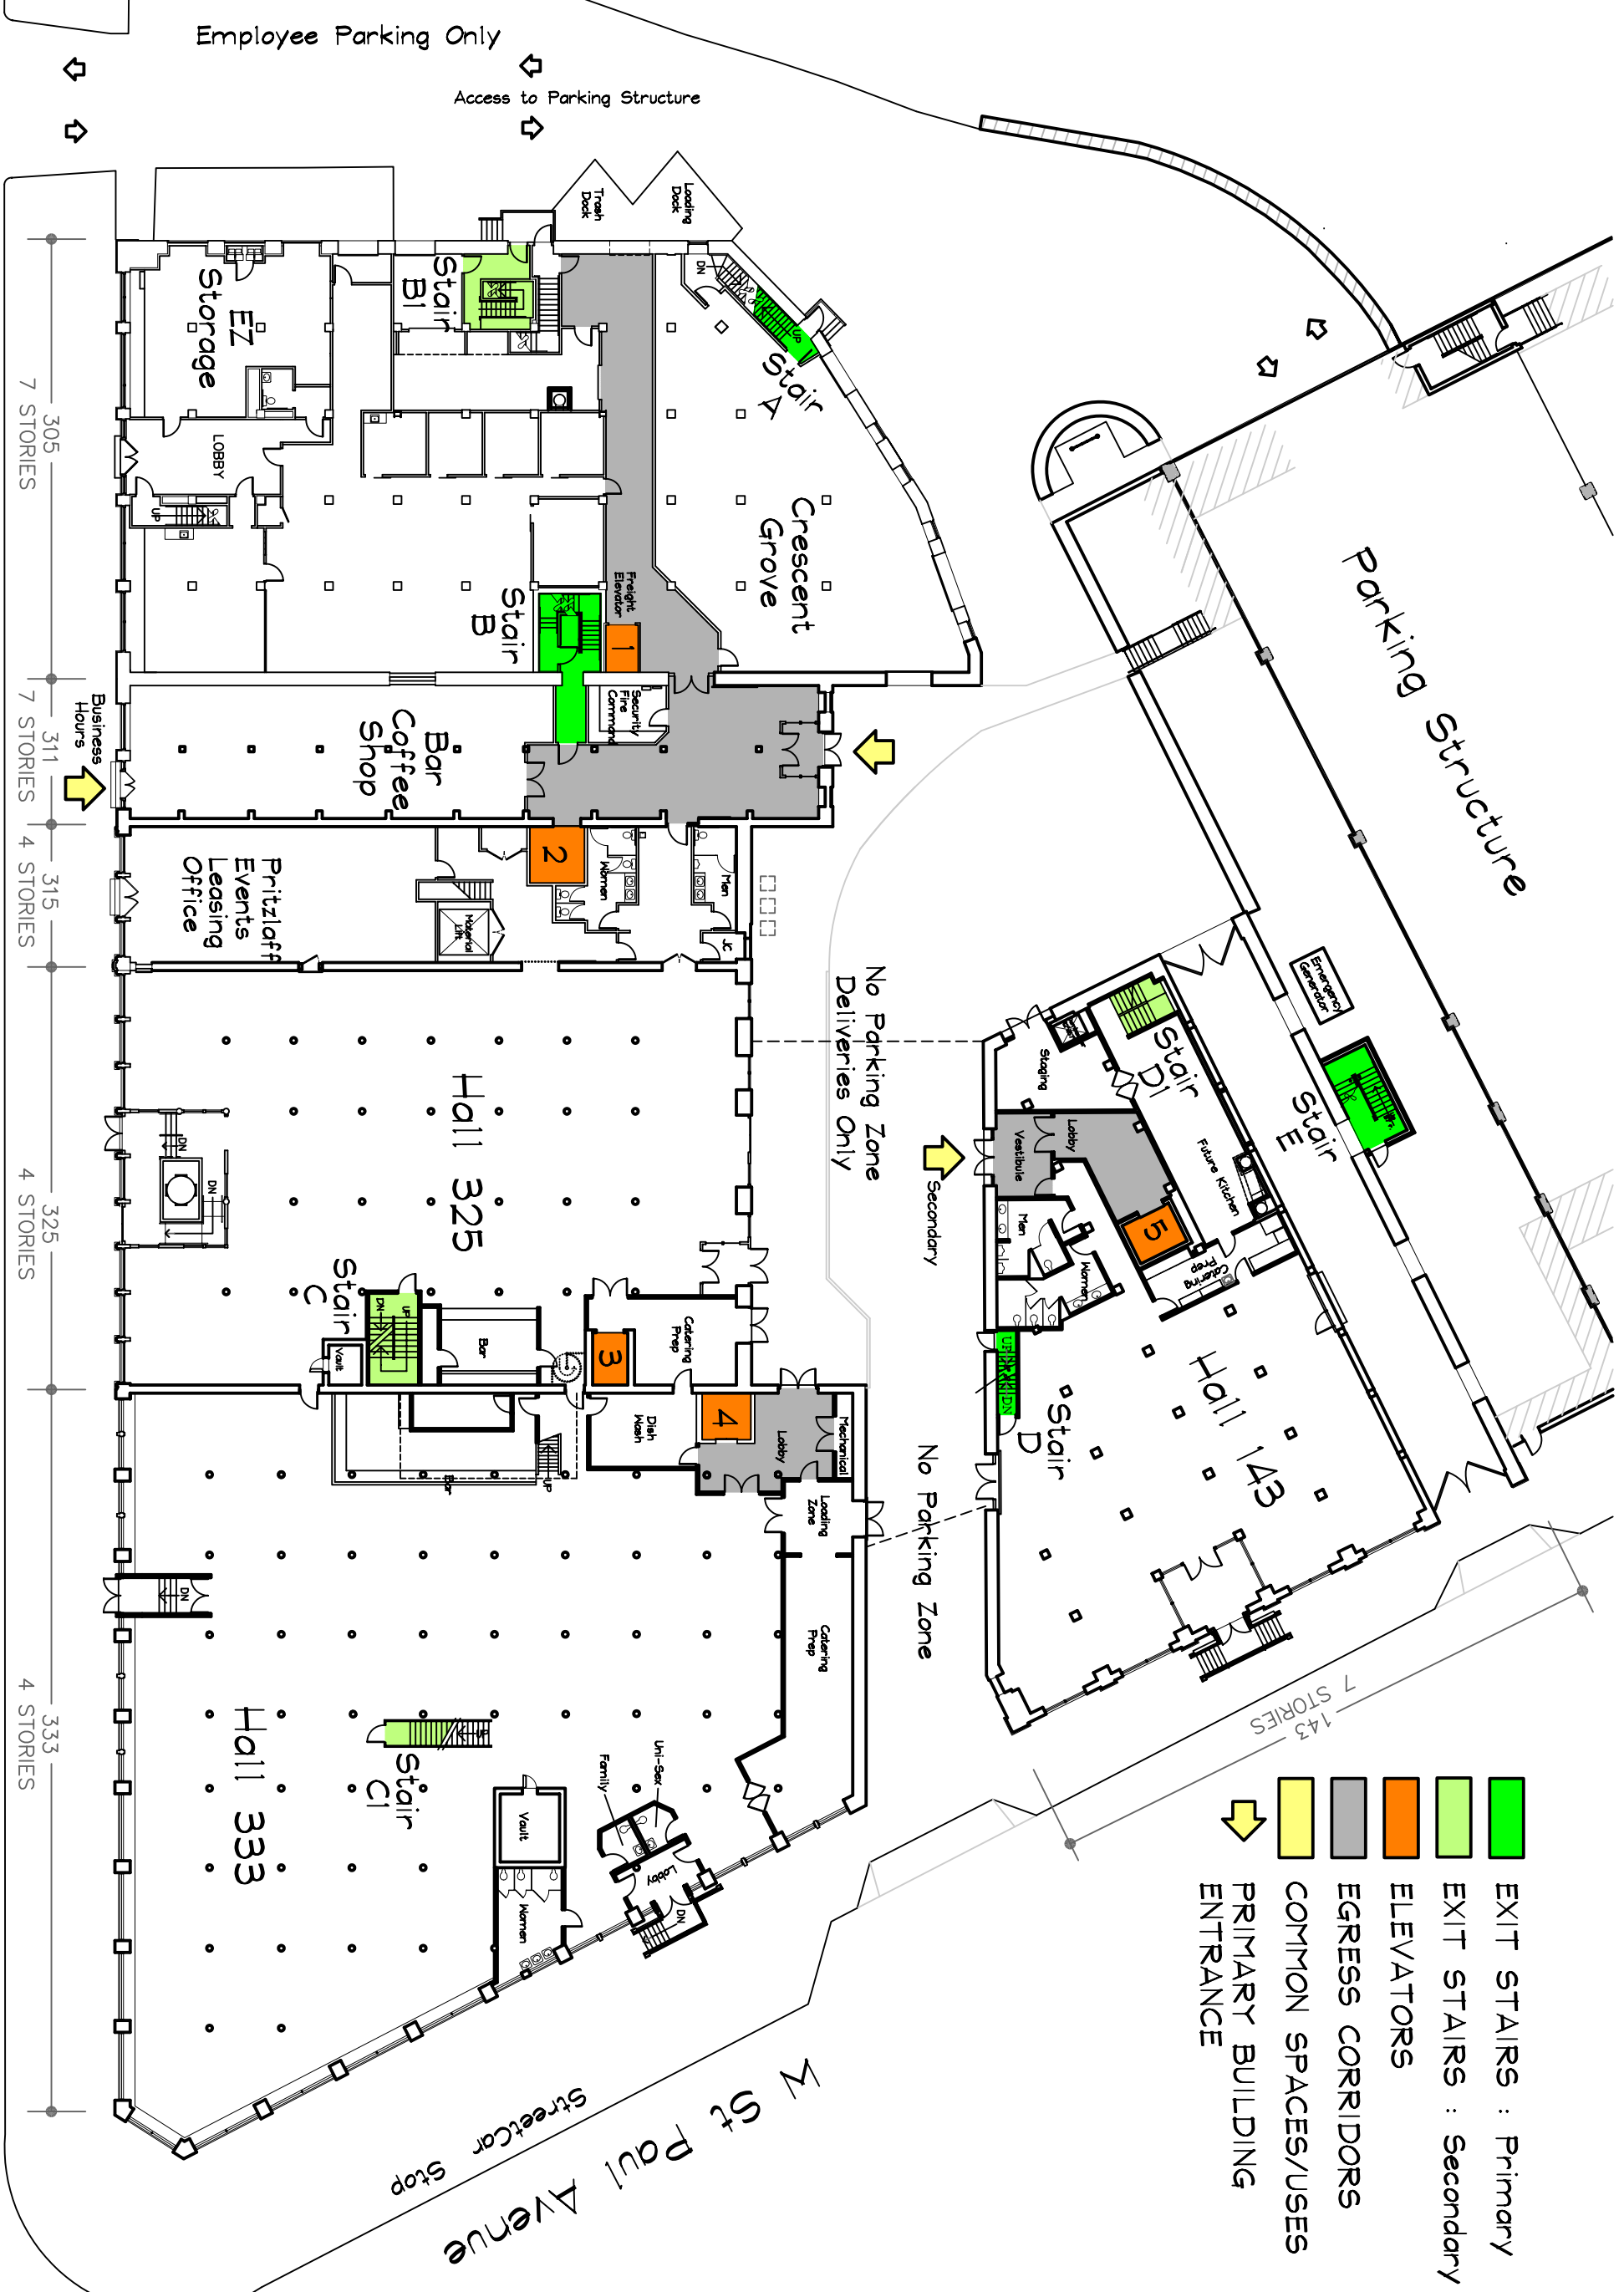

- █ EXIT STAIRS : Primary
- █ EXIT STAIRS : Secondary
- █ ELEVATORS
- █ EGRESS CORRIDORS
- █ COMMON SPACES/USES
- ➔ PRIMARY BUILDING ENTRANCE

the
PRITZLAFF BUILDING
 305 - 333
 Plankinton Avenue
 Milwaukee, WI

FIRST FLOOR PLAN EXITS, ELEVATORS, COMMONS

12/30/17