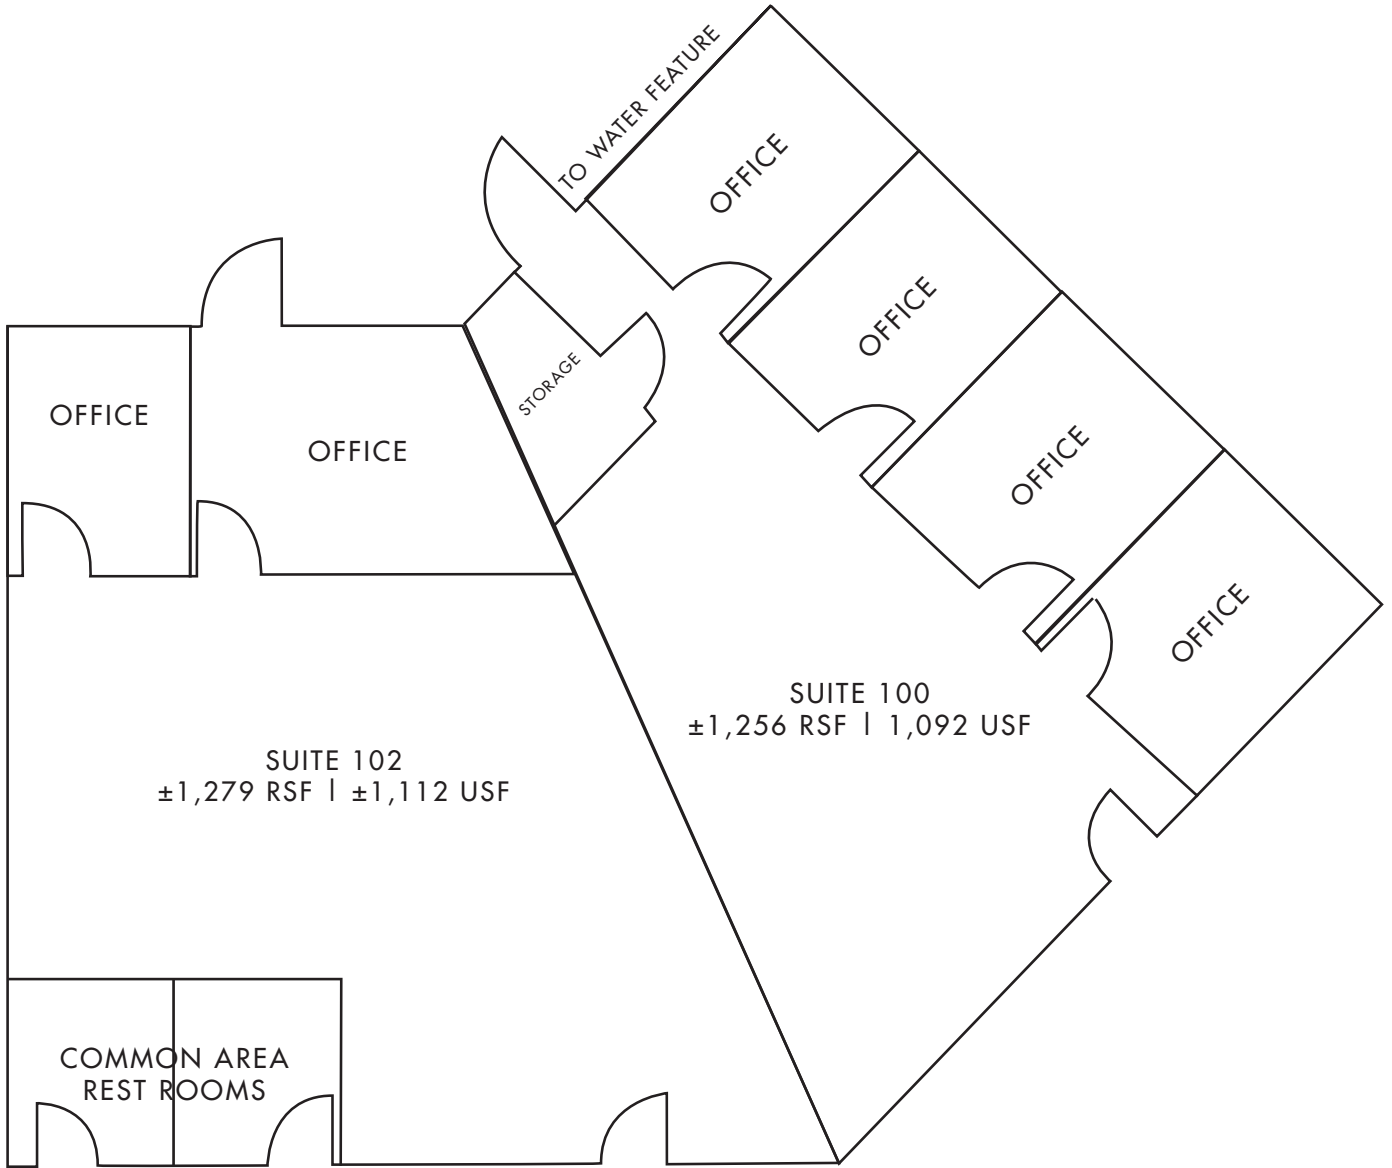

C = COVERED | HC = HANDICAPPED PARKING

2764 LAKE SAHARA
NOT TO SCALE

2760 LAKE SAHARA
NOT TO SCALE