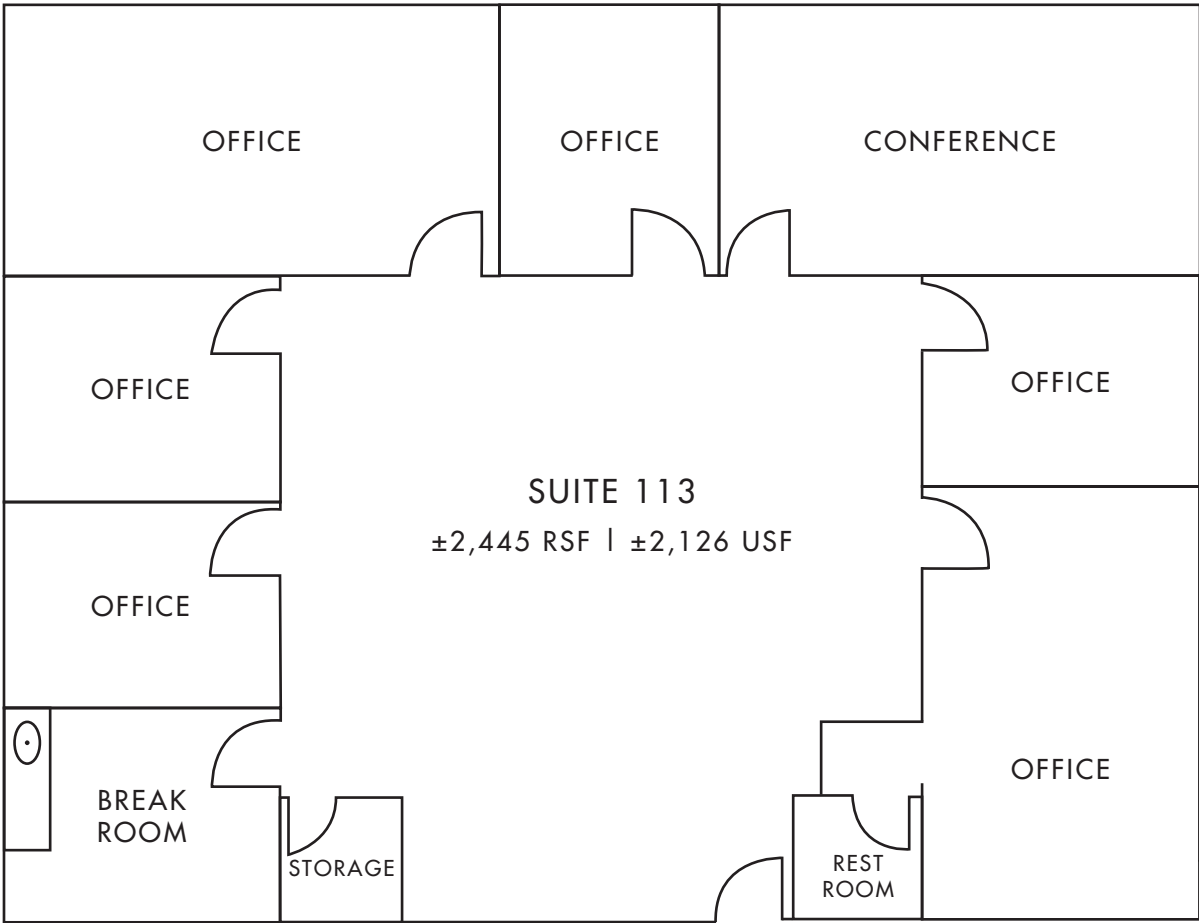

C = COVERED | HC = HANDICAPPED PARKING

2764 LAKE SAHARA
NOT TO SCALE

2760 LAKE SAHARA
NOT TO SCALE