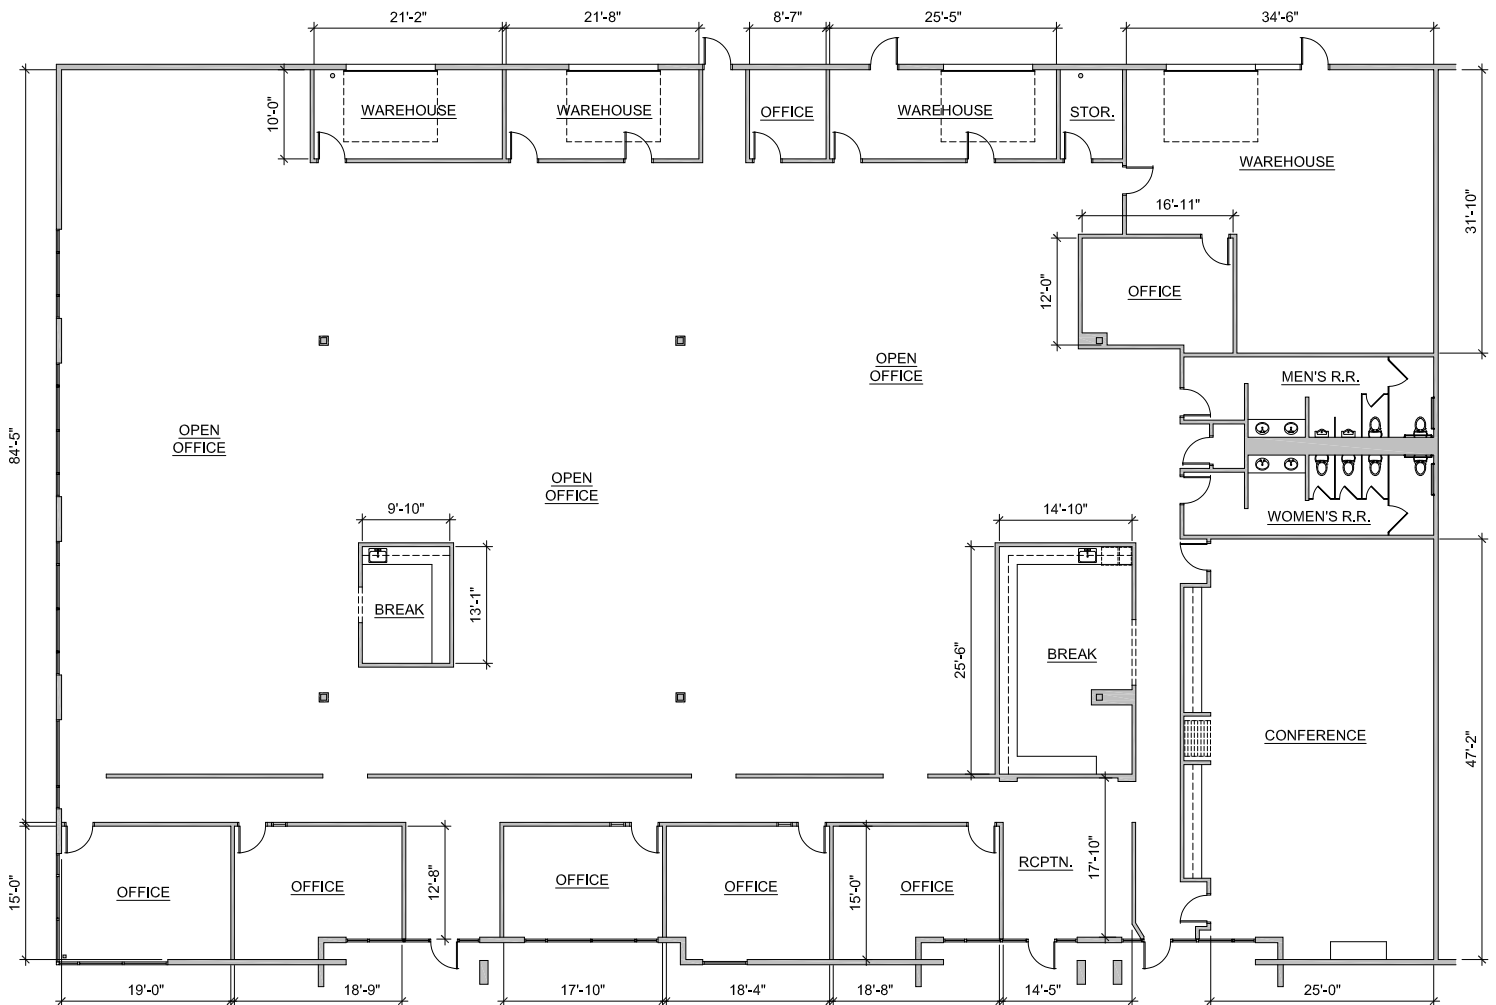

RESEARCH CENTER

600 DEVELOPMENT DRIVE, PLANO, TEXAS 75074

Suite 120 - 15,479 sf

Brian Pafford, CCIM
972.389.9002
bpafford@bradford.com

Jared Laake
972.776.7045
jlaake@bradford.com

Bradford Commercial Real Estate Services
www.bradford.com