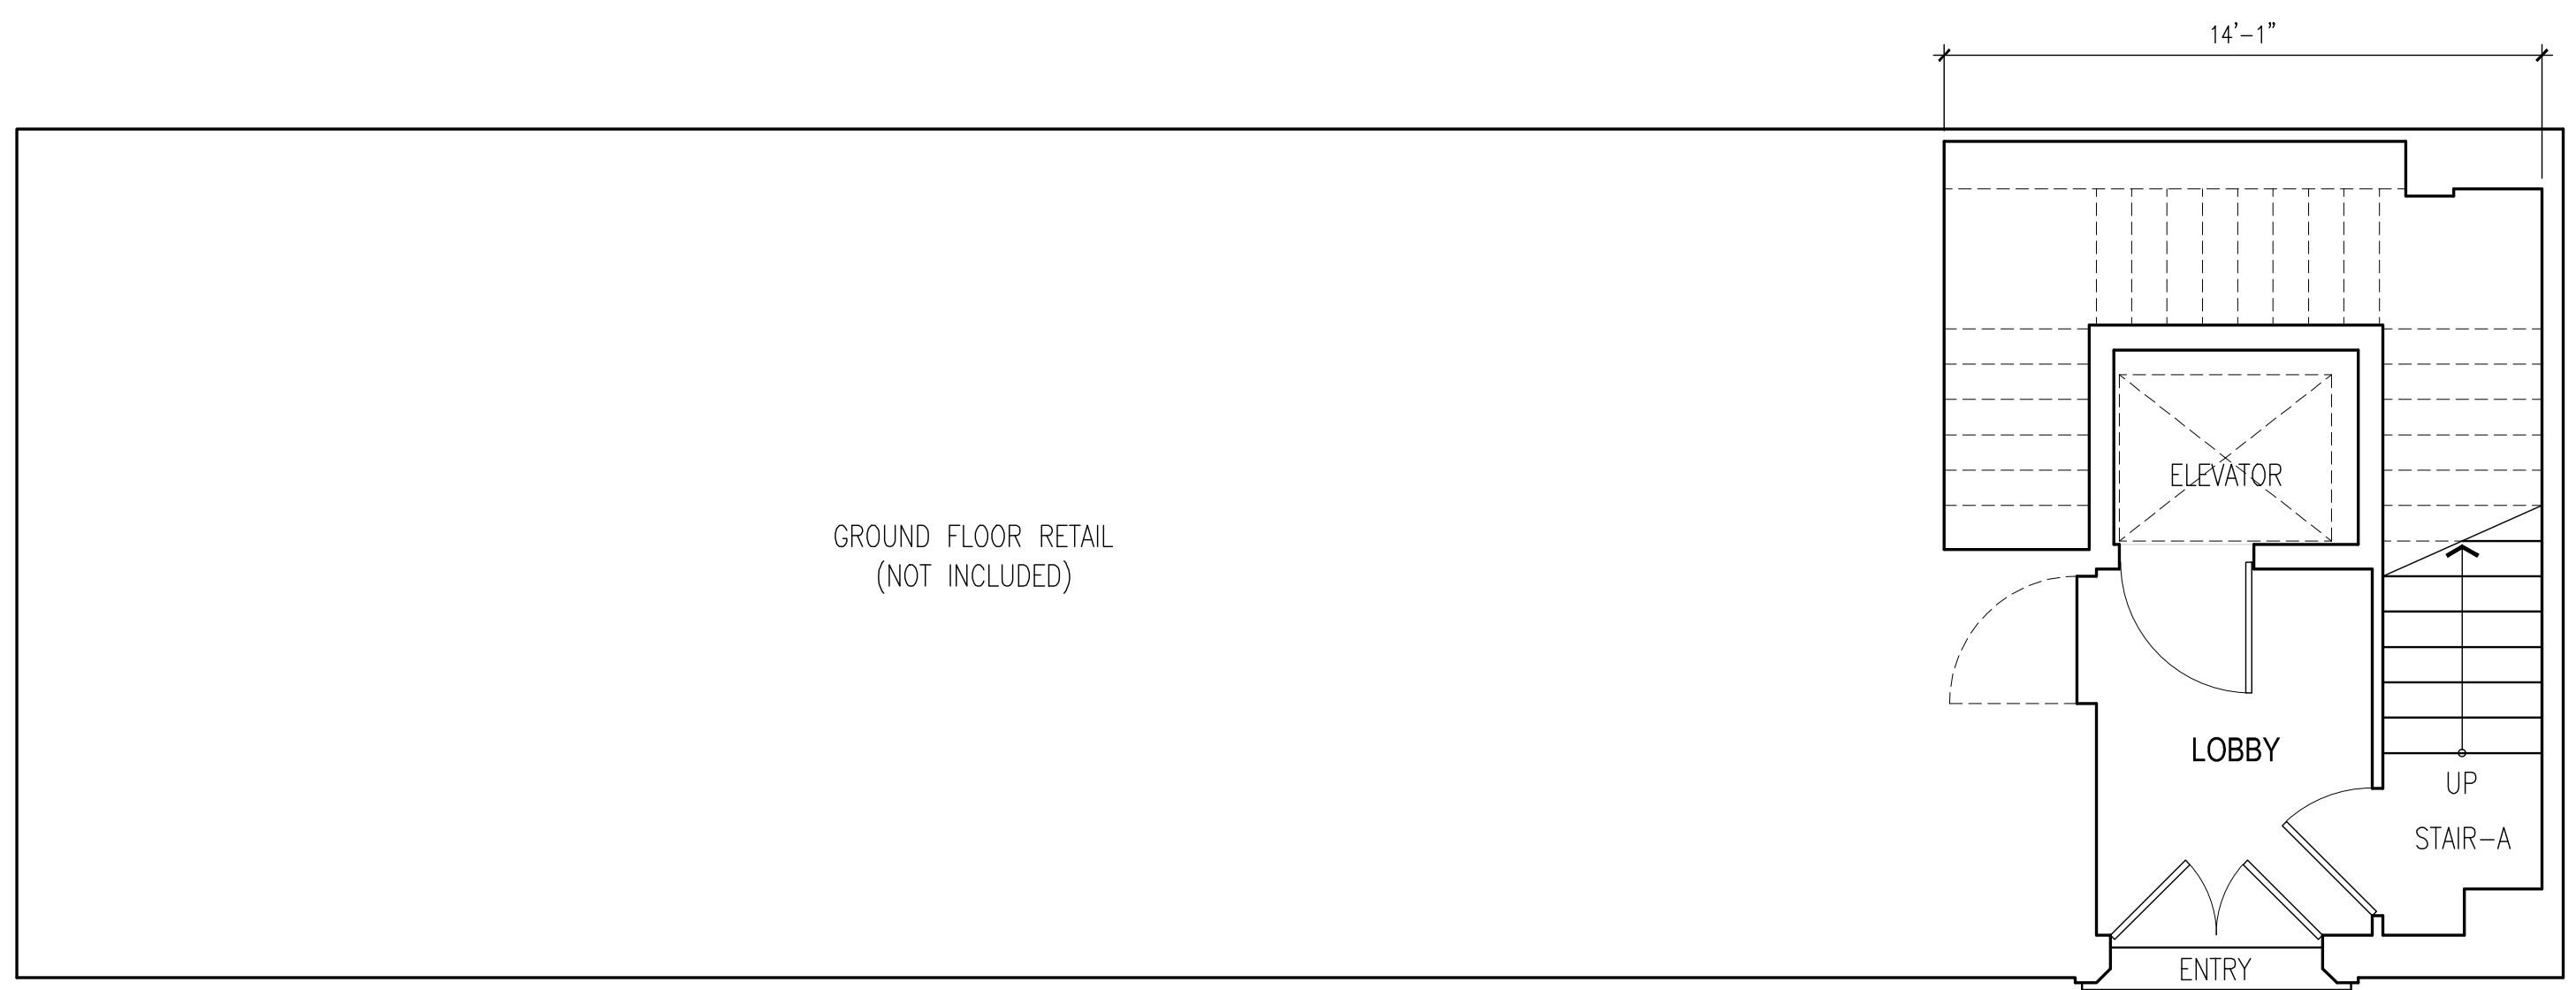

GRANT STREET

MAIDEN LANE

**3** LEVEL 3 FLOOR PLAN  
SCALE 1/4" = 1'-0"

GRANT STREET

MAIDEN LANE

**2** LEVEL 2 FLOOR PLAN  
SCALE 1/4" = 1'-0"

GRANT STREET

MAIDEN LANE

**1** LEVEL 1 GROUND FLOOR PLAN  
SCALE 1/4" = 1'-0"

80 MAIDEN LANE  
SAN FRANCISCO, CA 94108