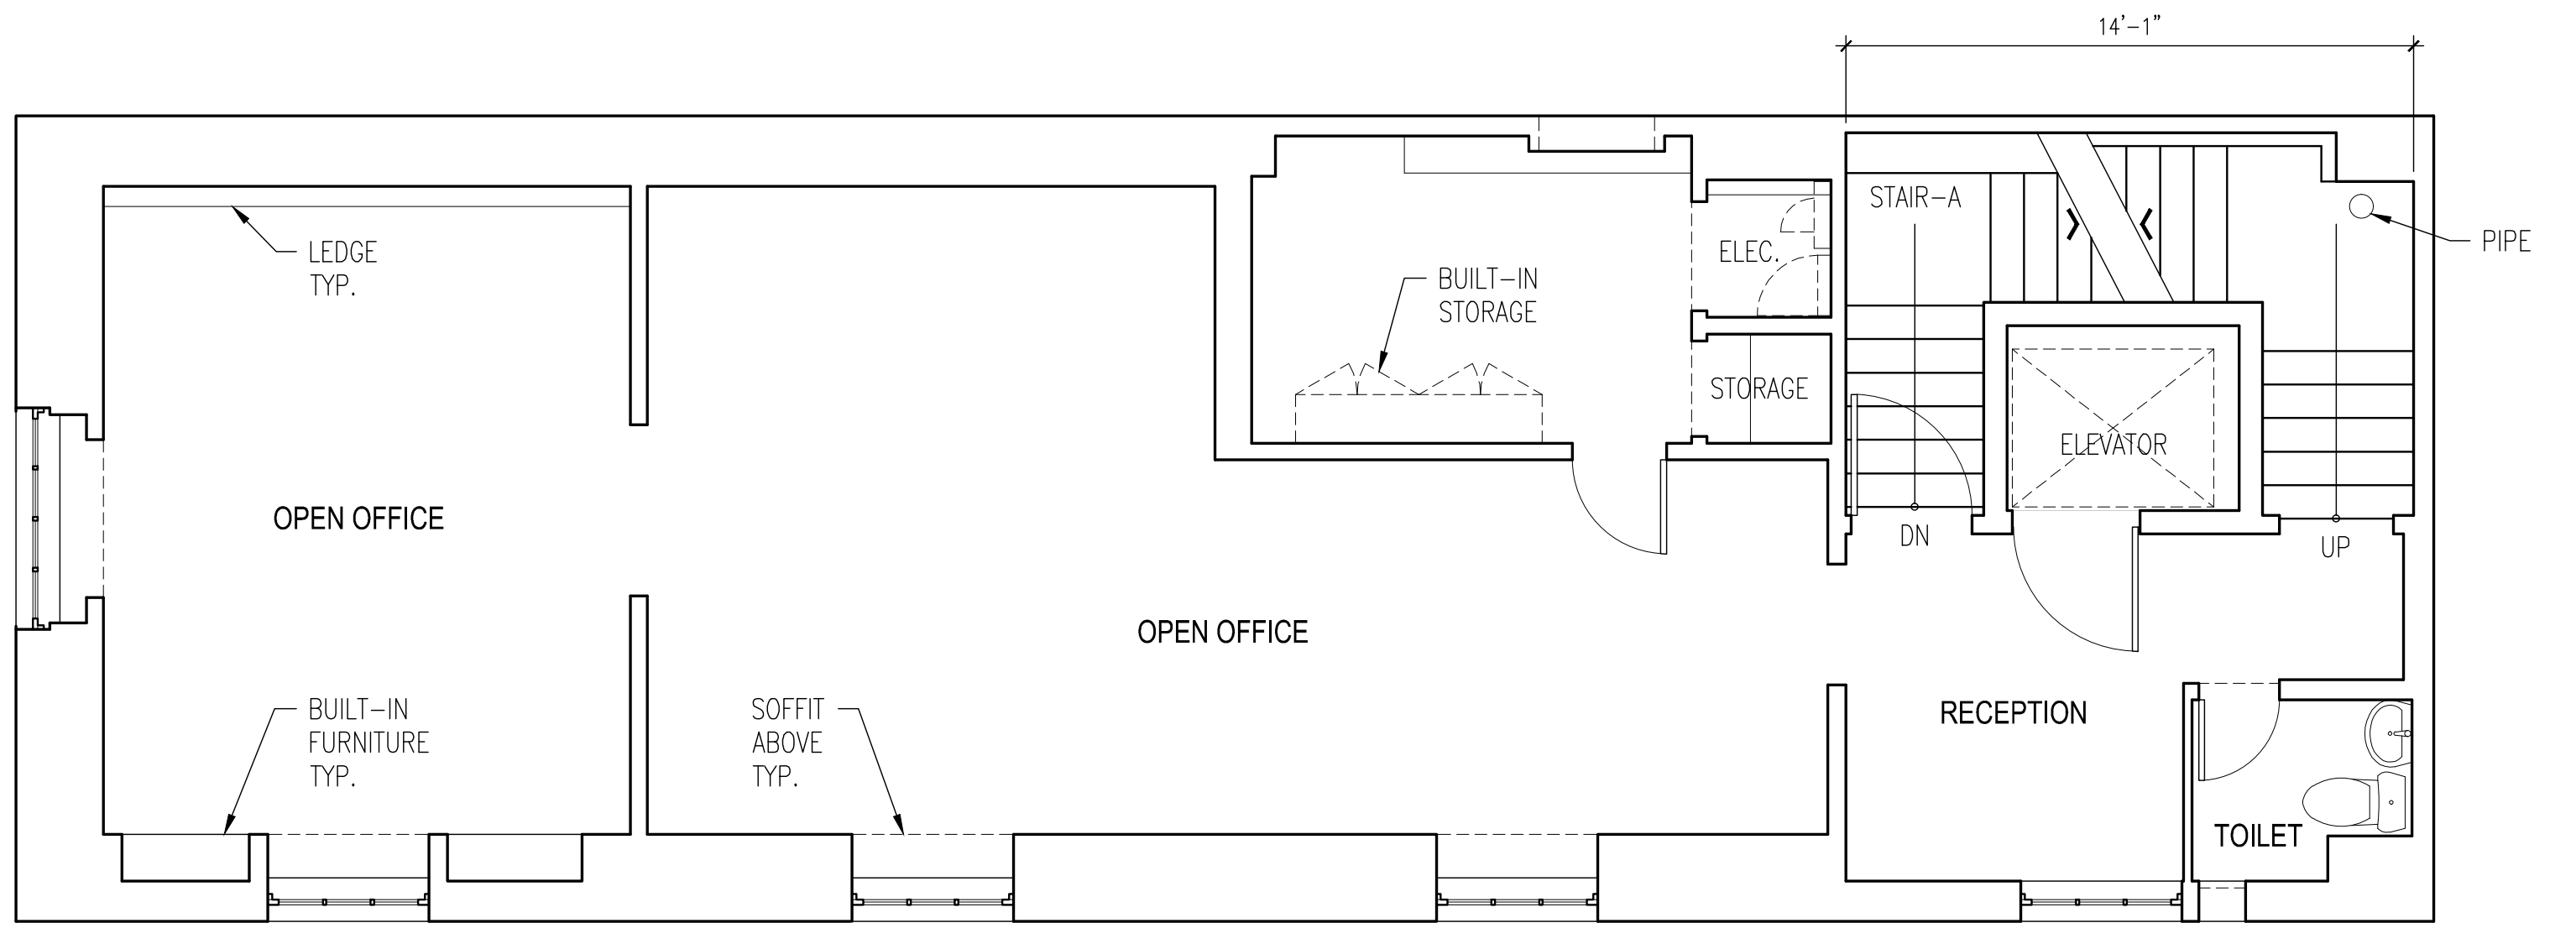

GRANT STREET

MAIDEN LANE

**3** LEVEL 3 FLOOR PLAN  
SCALE 1/4" = 1'-0"

GRANT STREET

MAIDEN LANE

**2** LEVEL 2 FLOOR PLAN  
SCALE 1/4" = 1'-0"

GRANT STREET

MAIDEN LANE

**1** LEVEL 1 GROUND FLOOR PLAN  
SCALE 1/4" = 1'-0"

80 MAIDEN LANE  
SAN FRANCISCO, CA 94108