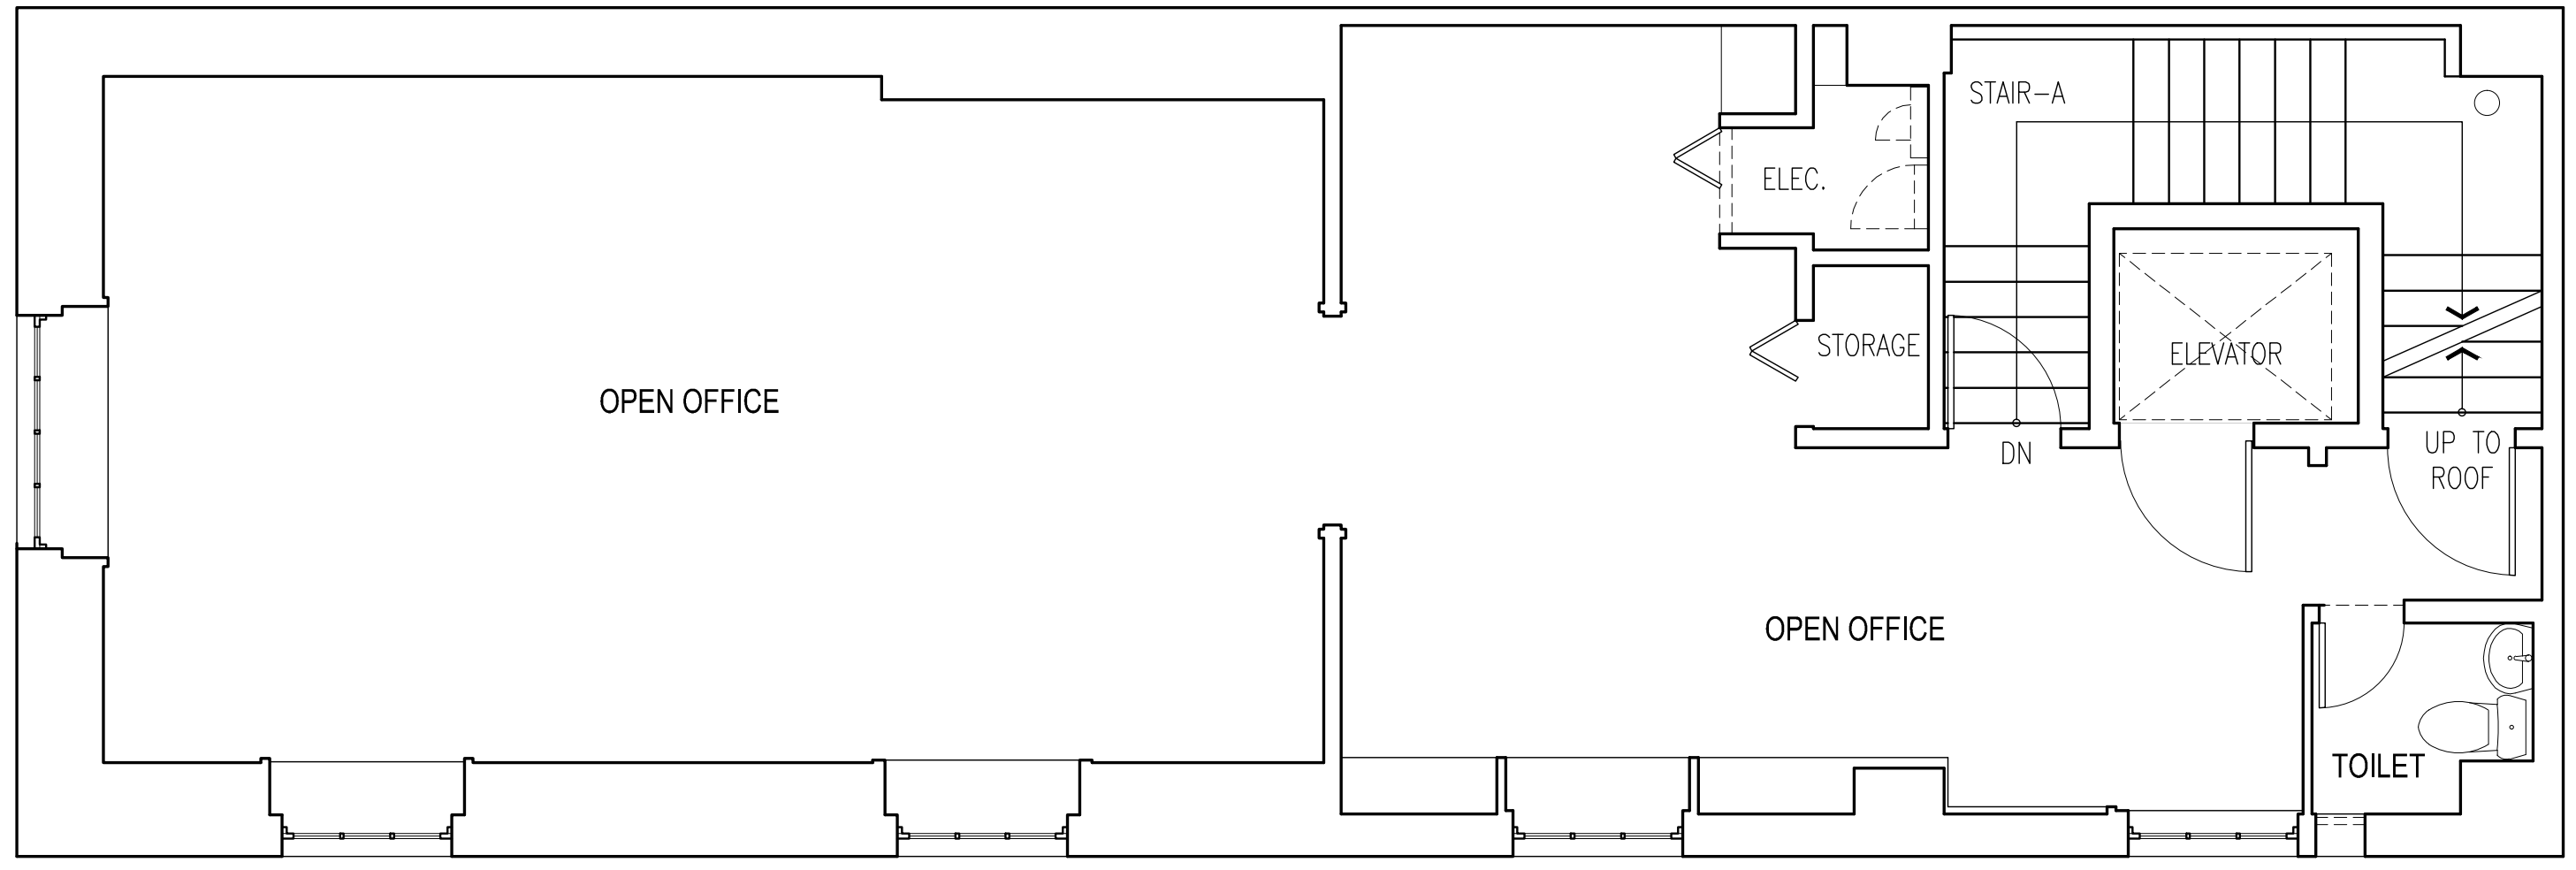

GRANT STREET

MAIDEN LANE

**3** LEVEL 3 FLOOR PLAN  
SCALE 1/4" = 1'-0"

GRANT STREET

MAIDEN LANE

**2** LEVEL 2 FLOOR PLAN  
SCALE 1/4" = 1'-0"

GRANT STREET

MAIDEN LANE

**1** LEVEL 1 GROUND FLOOR PLAN  
SCALE 1/4" = 1'-0"

80 MAIDEN LANE  
SAN FRANCISCO, CA 94108