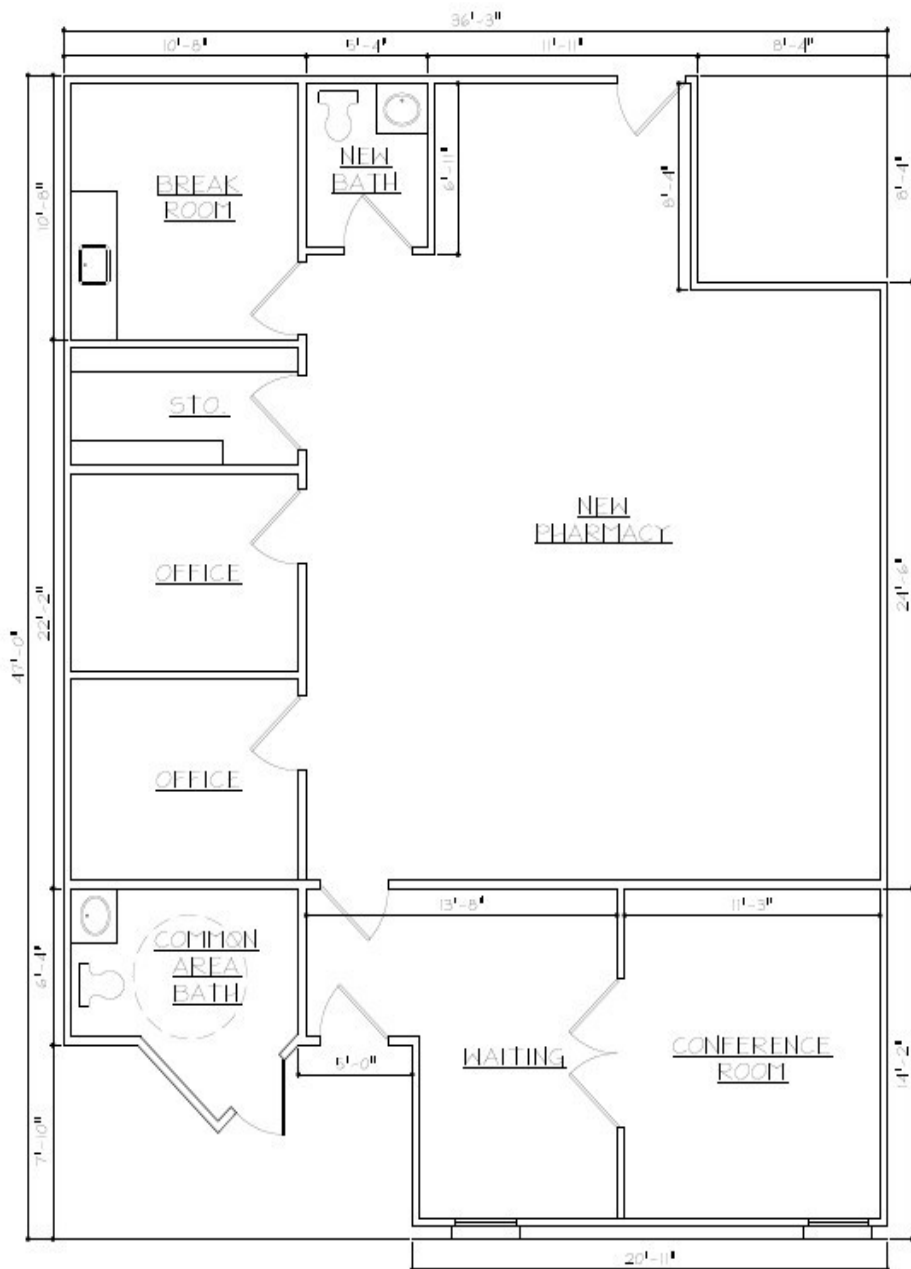

Suite 204

1,800 sf