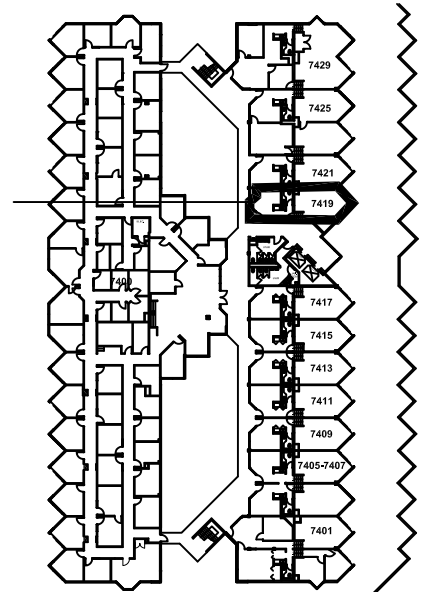

WATERFRONT PLAZA

500 ALA MOANA BLVD., HONOLULU, HI 96813

SUITE 7-419
BUILDING 7

FLOOR PLAN - SUITE 7-419

SCALE: 1/8" = 1'-0"

5/2/18