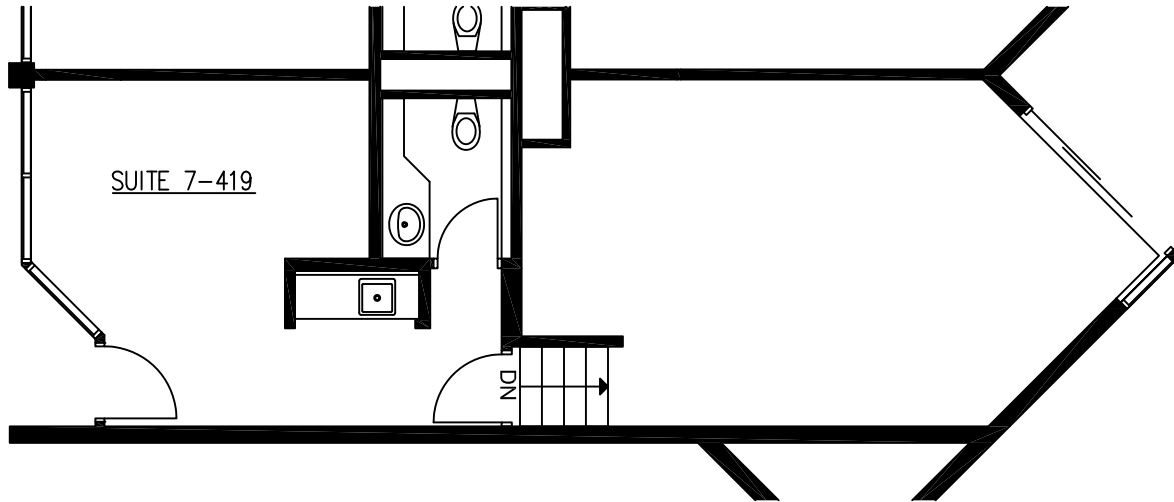

WATERFRONT PLAZA

500 ALA MOANA BLVD., HONOLULU, HI 96813

SUITE 7-419
BUILDING 7

FLOOR PLAN - SUITE 7-419

SCALE: 1/8" = 1'-0"

5/2/18