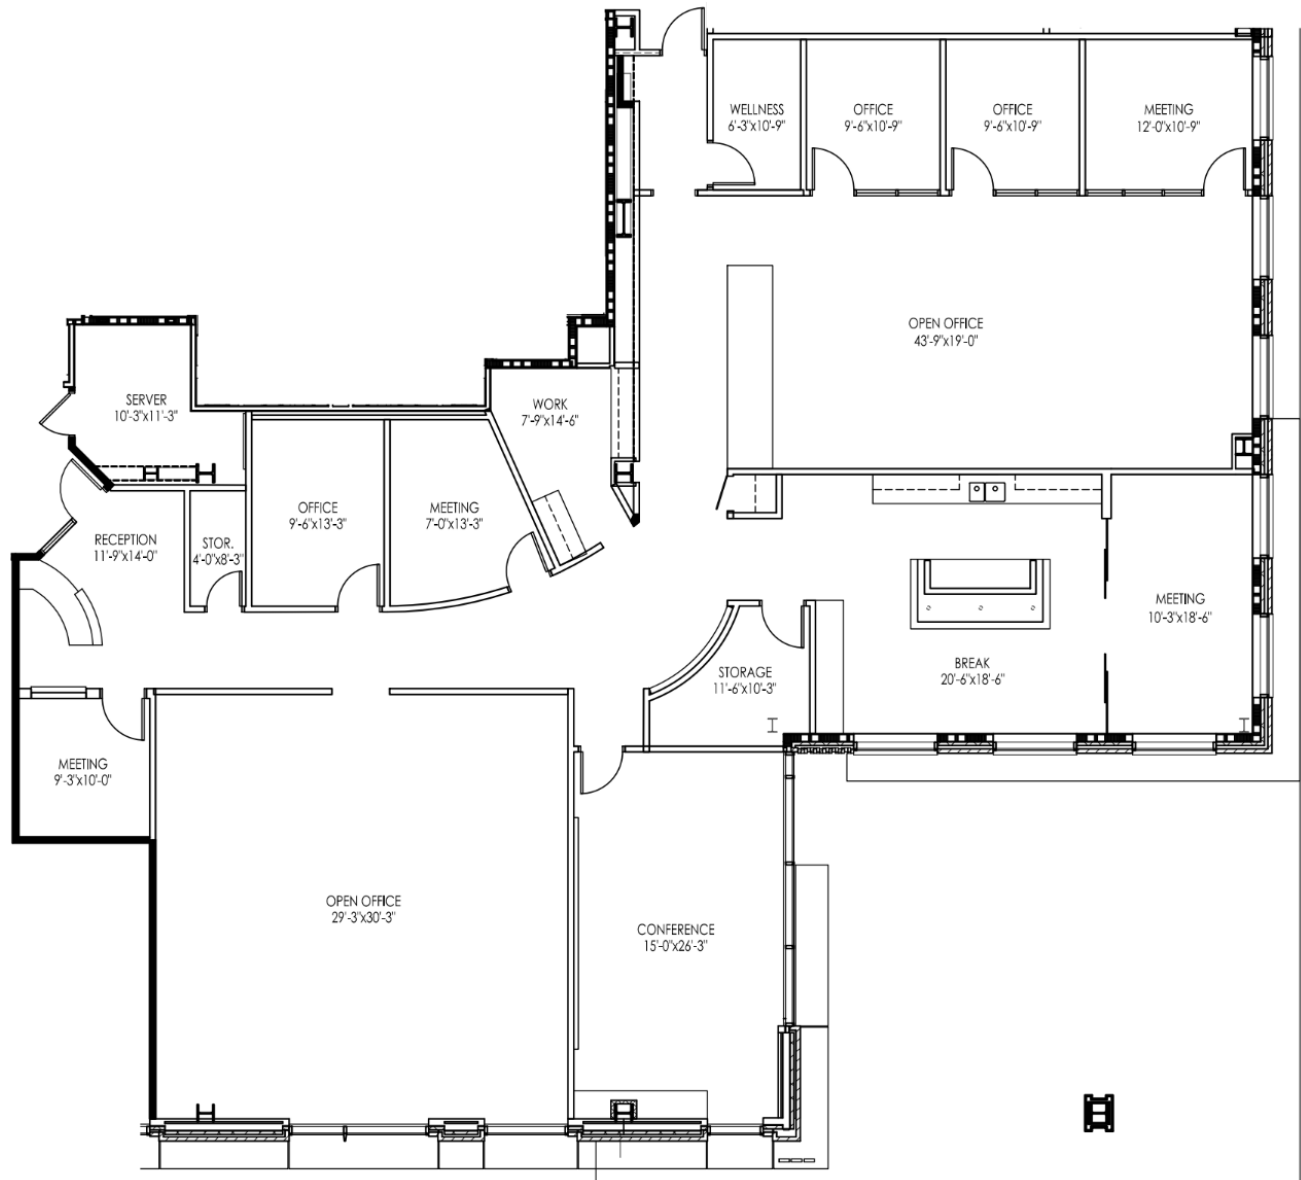

Suite 280

5,616 RSF | Class A Office Space

KEY PLAN

Suite 280

5,616 RSF | Class A Office Space

Durham ID
 300 Morris Street, Durham, NC

KEY PLAN

Suite 260 + 280

8,637 RSF | Class A Office Space

Durham ID
 300 Morris Street, Durham, NC