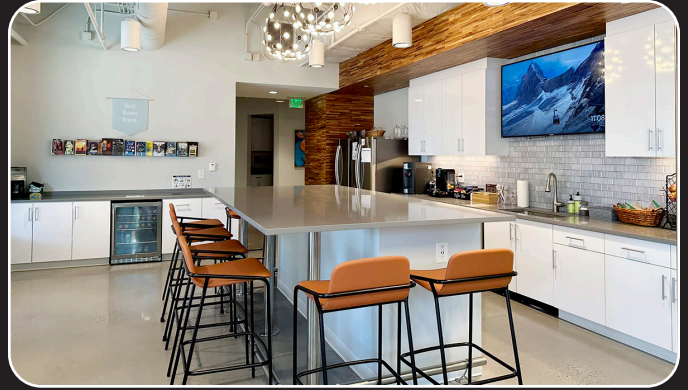

Suite 280

5,616 RSF | Class A Office Space

KEY PLAN

Suite 280

5,616 RSF | Class A Office Space

Durham ID
 300 Morris Street, Durham, NC

KEY PLAN

Suite 260 + 280