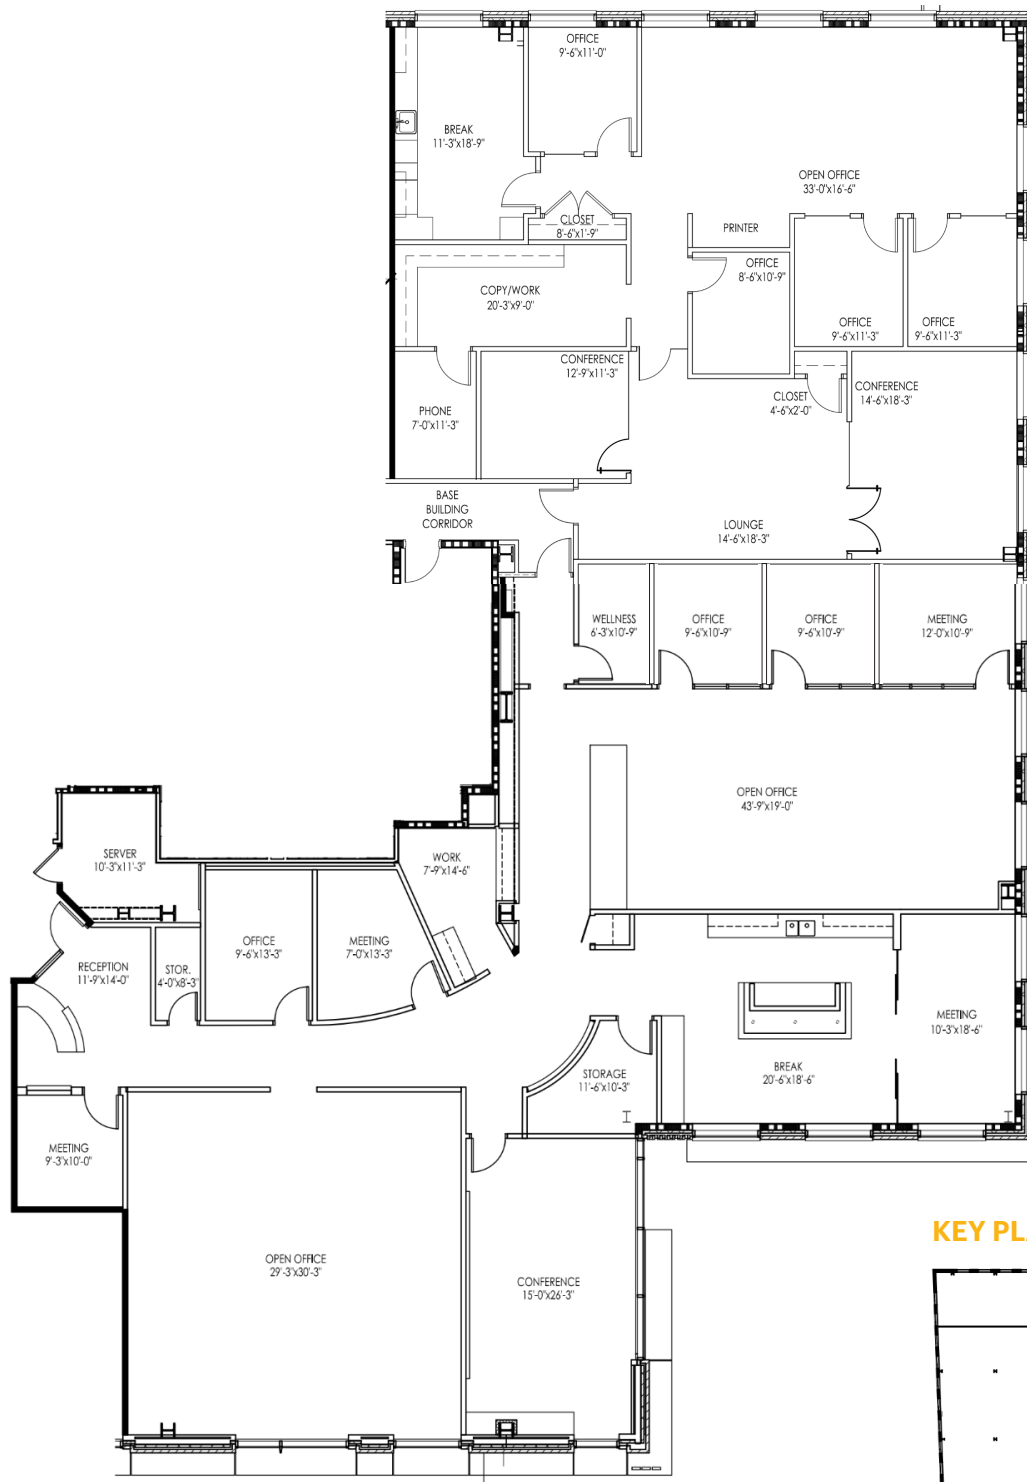

Suite 280

5,616 RSF | Class A Office Space

KEY PLAN

Suite 280

5,616 RSF | Class A Office Space

Durham ID
 300 Morris Street, Durham, NC

KEY PLAN

Suite 260 + 280

8,637 RSF | Class A Office Space

Durham ID
 300 Morris Street, Durham, NC