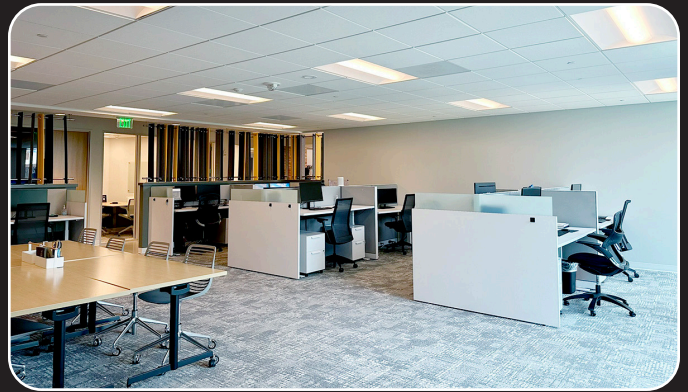

Suite 280

5,616 RSF | Class A Office Space

KEY PLAN

Suite 280

5,616 RSF | Class A Office Space

Durham ID
 300 Morris Street, Durham, NC

KEY PLAN

Suite 260 + 280