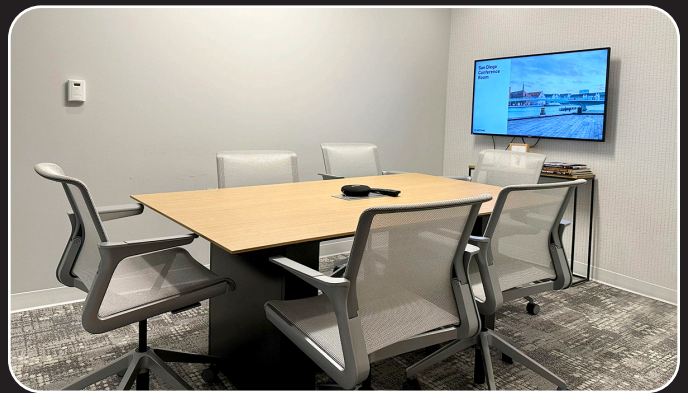

Suite 280

5,616 RSF | Class A Office Space

KEY PLAN

Suite 280

5,616 RSF | Class A Office Space

Durham ID
 300 Morris Street, Durham, NC

KEY PLAN

Suite 260 + 280