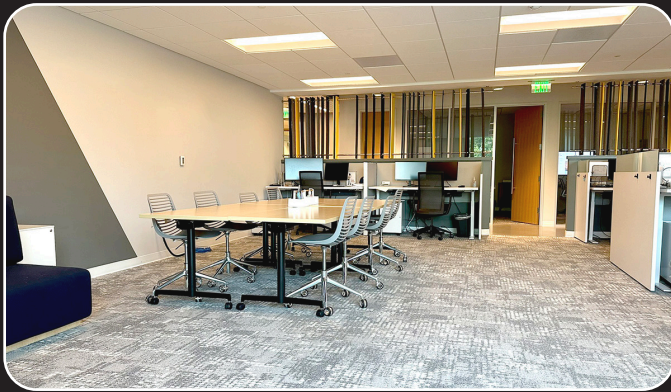

Suite 280

5,616 RSF | Class A Office Space

KEY PLAN

Suite 280

5,616 RSF | Class A Office Space

Durham ID
 300 Morris Street, Durham, NC

KEY PLAN

Suite 260 + 280